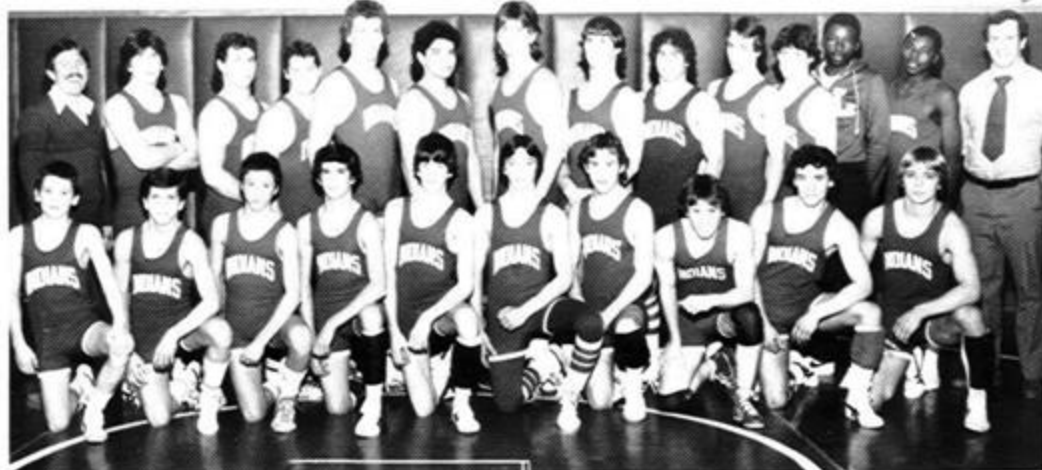

Legend, 1985
Letchworth Central School
Letchworth, NY

armdrag.com