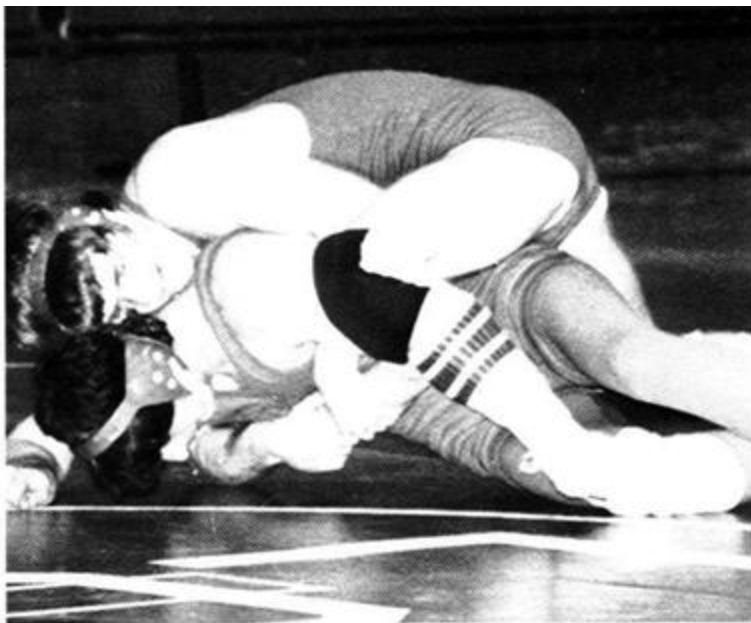

Time to crank up the power half. (Lance Bannister at 126)

Our "Rubberman" ties another knot. (John Szucs)

The 1984-85 Wrestling Team won the Livingston County Division II championship with a league record of 10-2. Overall the team won 13 and lost 3 with two of the losses by only 5 points. Athletes in grades 8-12 blended to form a machine that outscored opponents by a combined total of 802-252 points, including two shutouts. In 161 actual matches the Indians scored 65 pins to 19 for opponents.

Eighth grader Chris Bannister (91) and ninth grader Rick Shearing (105) went undefeated in dual meet competition. In the 24-team Genesee Valley Tournament Lance Bannister won first-place crown at 112, Matt Todaro (98) finished 3rd, Kevin Brant (145) took 5th, and Ron Ikeler (119) and Chris Bannister took 6ths.

In the Livingston County Tournament L.C.S. placed third as a team and won three championships with Lance Bannister, Chris Bannister and Rick Shearing. Kevin Brant finished 2nd and Matt Todaro and Ron Ikeler 4th.

In the Class "C" sectionals Matt Todaro won a 2nd at 98, Chris and Lance Bannister 3rds and Ron Ikeler 4th. All advanced to the supersectionals.

The team lost only five seniors, but all were important to the successful season. Lance Bannister and Ron Ikeler were four-year veterans and Kevin Brant a three-year grappler. First-year seniors Steve Burger and Tom Maxian provided the team with respectable appearances at 177 and 215, but more importantly their spirit and dedication were a welcome addition.