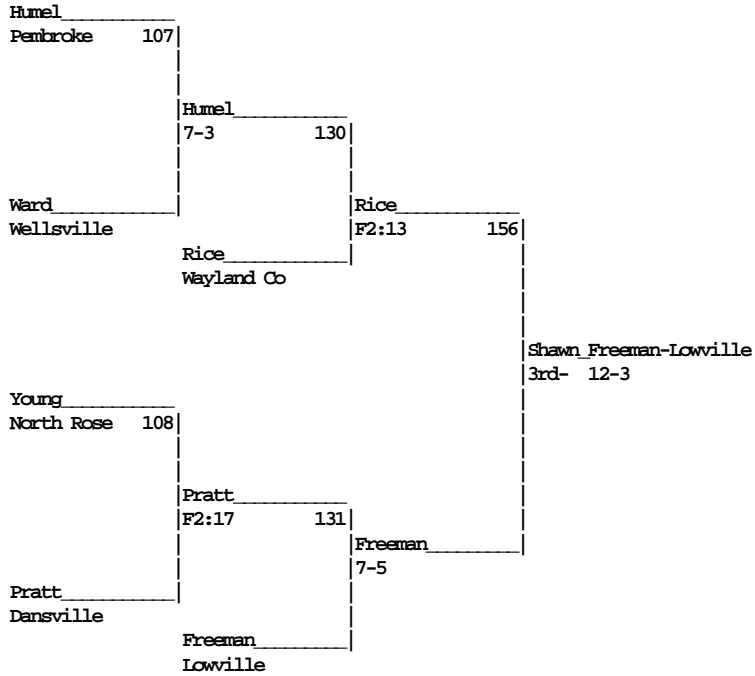

125 Geneseo Holiday Classic - Class B	
(1)J.R. Roberts	Medina	J.R. Roberts			
Matt Ward	Wellsville	F2:38	61	Roberts	
Shawn Freeman	Lowville	Shawn Freeman	F1:04		1st-J.R. Roberts
(4)Scott Humel	Pembroke	F1:02			87
(3)Jason Pratt	Dansville	Matt Rice			Medina-T20-4
Matt Rice	Wayland Cohoc	T15-0;5:55	62	Treat	
Jake Young	North Rose-Wo	Brandon Treat	F3:23		
(2)Brandon Treat	Letchworth	F3:45