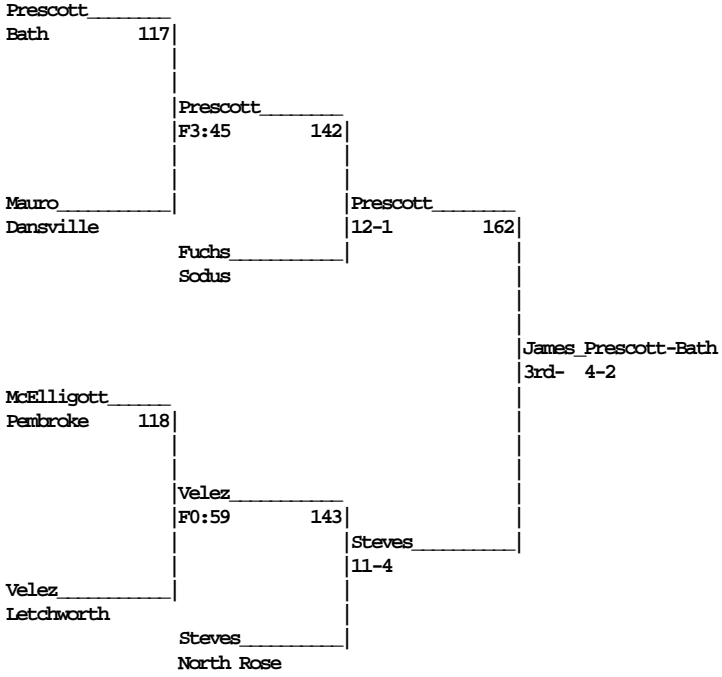

(1) Tyler Fahey	Lowville		Tyler Fahey		
Josh Mauro	Dansville	38	F2:29	73	Fahey
Brian Steves	North Rose-Wo		Brian Steves		6-2
(4) James Prescott	Bath	39	10-5		93
(3) J.J. Bujalski	Medina		J.J. Bujalski		Medina-2-0
Joe Velez	Letchworth	40	F3:08	74	Bujalski
Justin McElligott	Pembroke		Tom Fuchs		6-0
(2) Tom Fuchs	Sodus	41	12-1