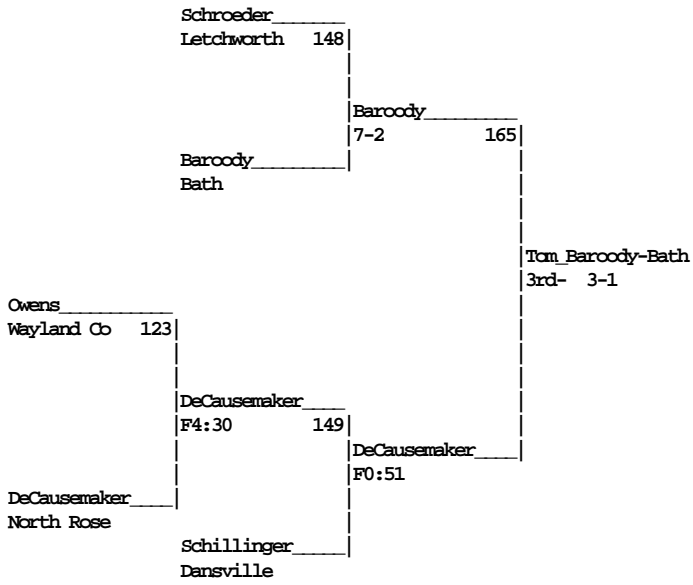

215 Geneseo Holiday Classic - Class B

(1)Tin Schroeder	Letchworth		Jared Ransom		
Jared Ransom	Livonia	50	F5:33	79	Ransom
			(4)Matt Schillinger	F0:58	1st-James Tee
			Dansville		96
(3)Jeremy DeCausemaker	North Rose-Wo		Tom Baroody		Medina-7-0
Tom Baroody	Bath	51	7-6	80	Tee
Doug Owens	Wayland Cohoc		James Tee		2-1;tb
(2)James Tee	Medina	52	F4:33