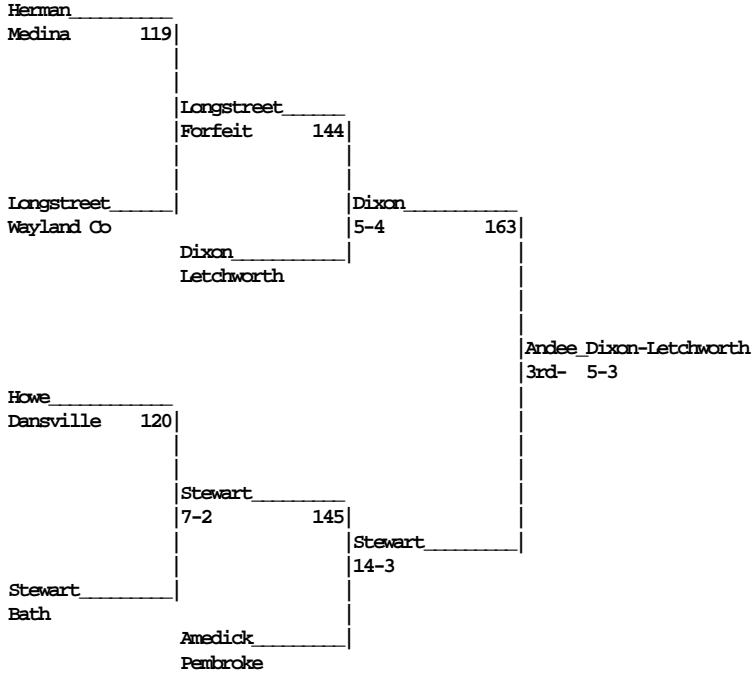

171 Geneseo Holiday Classic - Class B

(1) Toran Gordinier	North Rose-Wo	Toran Gordinier			
James Longstreet	Wayland Cohoc	42	F3:25	75	Gordinier
Nick Herman	Medina				F3:39
(4) Jason Amedick	Pembroke	43	F1:57		94
(3) Andee Dixon	Letchworth				North Rose-Wo-F3:23
Justin Stewart	Bath	44	19-5	76	Drumm
Andy Howe	Dansville				F3:30
(2) Ken Drumm	Wellsville	45	F2:19