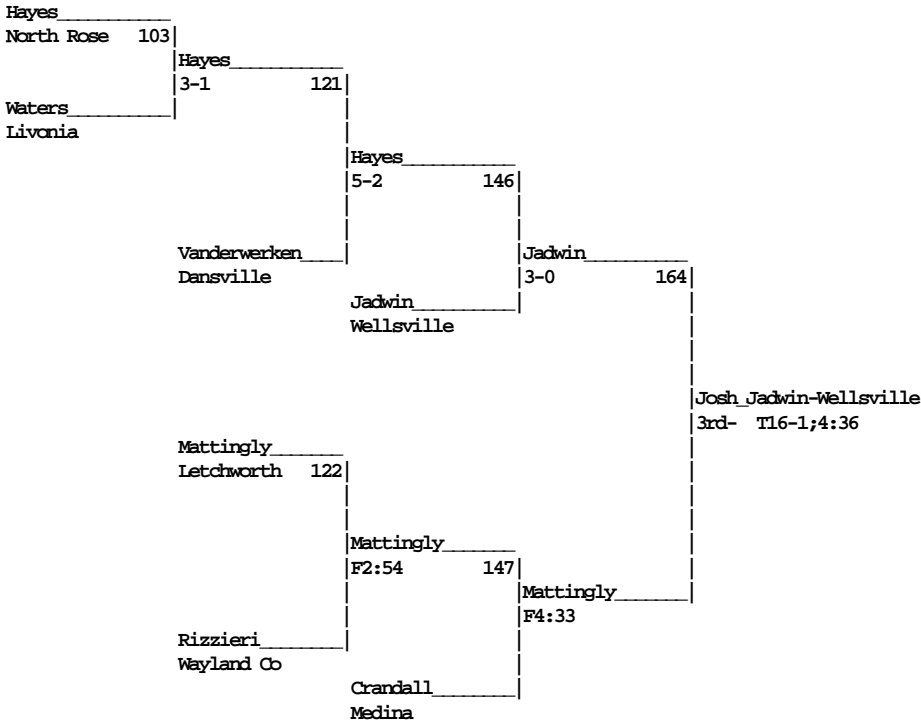

189 Geneseo Holiday Classic - Class B