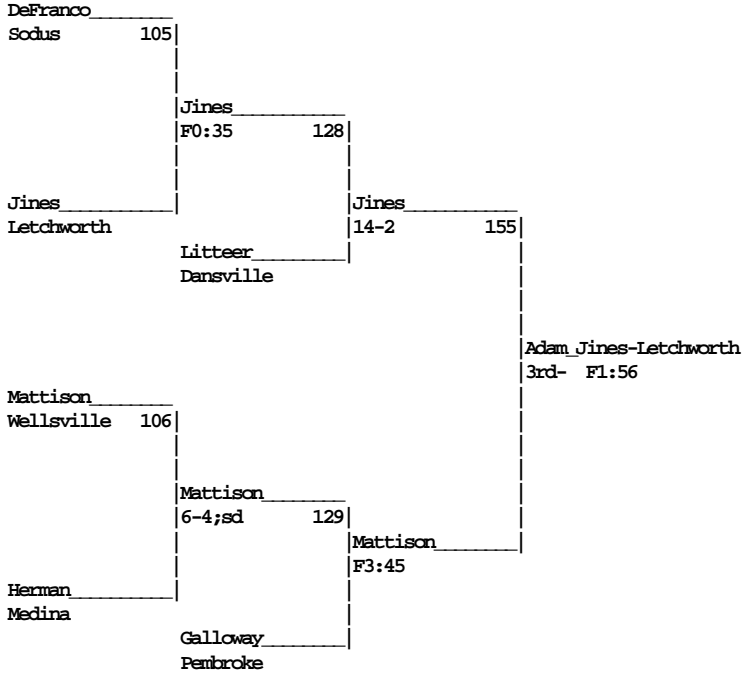

(1)Taylor Malone	Lowville		Taylor Malone		
Adam Jines	Letchworth	12	11-2	59	Malone
Mario DeFranco	Sodus		Adam Galloway		F3:30
(4)Adam Galloway	Pembroke	13	F0:54		86
(3)Steve Litter	Dansville		Steve Litter		Lowville-18-6
Andy Herman	Medina	14	7-4	60	Steves
Steve Mattison	Wellsville		Chad Steves		F1:15
(2)Chad Steves	North Rose-Wo	15	9-0