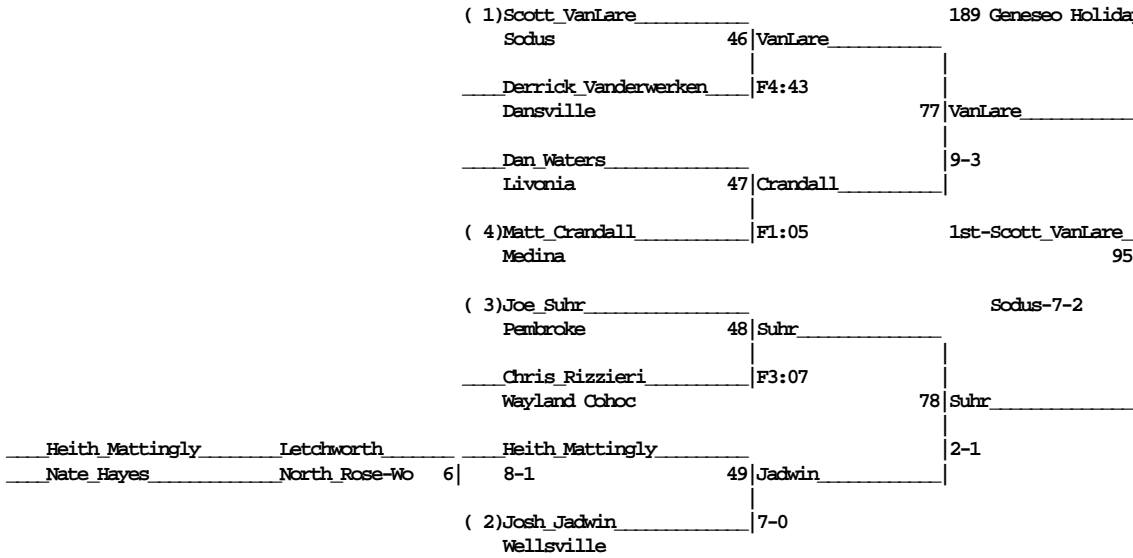

189 Geneseo Holiday Classic - Class B