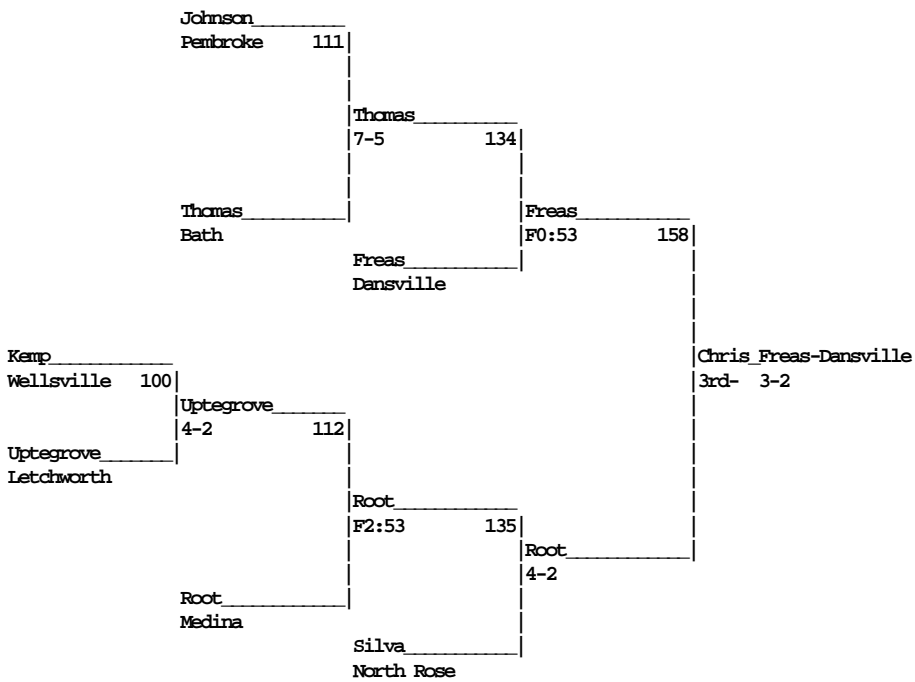

135 Geneseo Holiday Classic - Class B

		(1)Josh Herzig				
		Lowville	24	Herzig		
		Zach Thomas		F0:19		
		Bath			65	Herzig
Adam Silva	North Rose-Wo	Adam Silva				6-4
Josh Kemp	Wellsville	3| Fl:08	25	Silva		
		(4)Clay Johnson		F2:53		1st-Josh Herzig
		Pembroke				89
		(3)Matt Root				Lowville-13-2
		Medina	26	Freas		
		Chris Freas		3-1;sd		
		Dansville			66	Dutton
		Josh Uptegrove				T19-3;4:41
		Letchworth	27	Dutton		
		(2)Dan Dutton		F2:46		
		Livonia