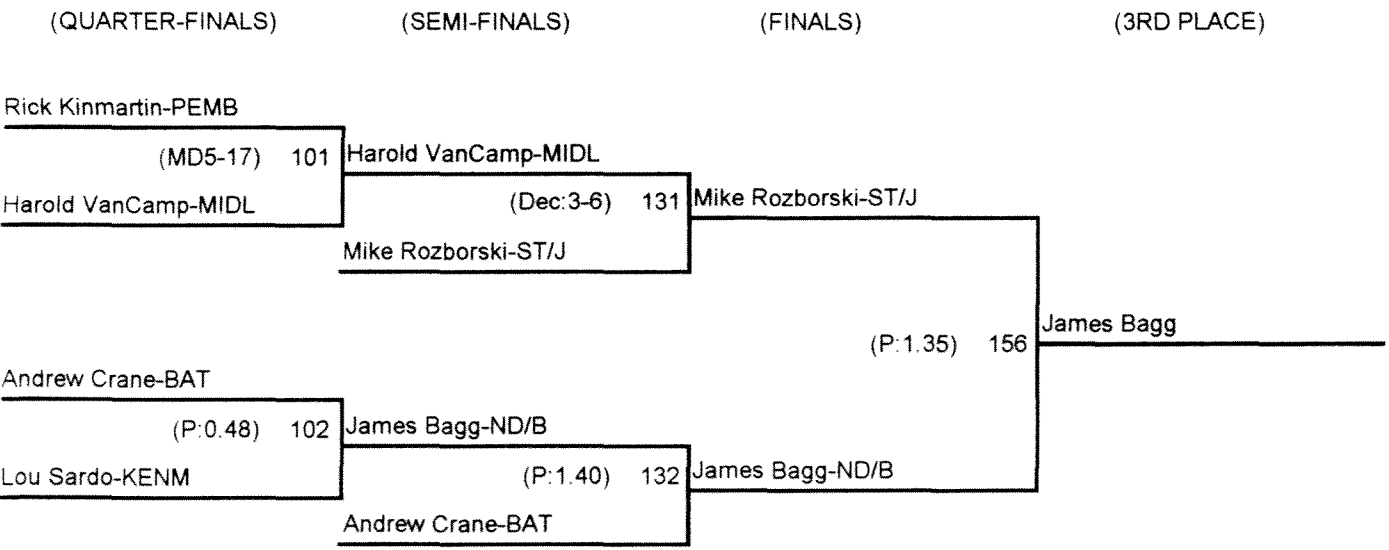

125 Pounds

28th Annual Batavia Christmas Tournament

Championship Bracket

130 Pounds

Consolation Bracket

130 Pounds

28th Annual Batavia Christmas Tournament

Championship Bracket