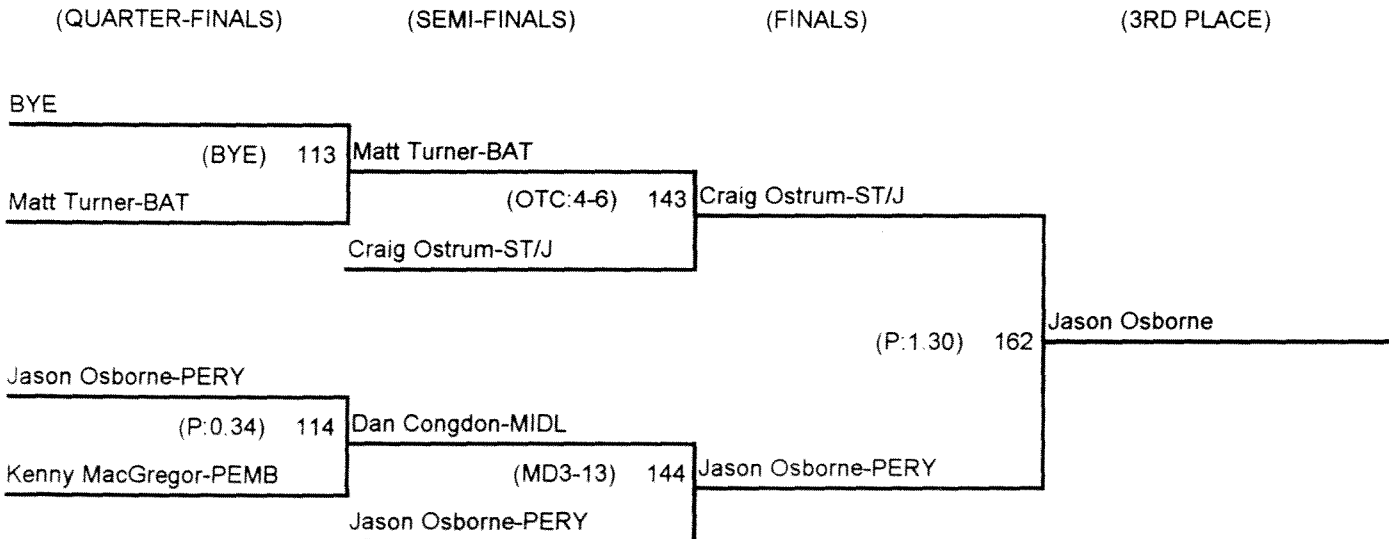

Consolation Bracket

171 Pounds