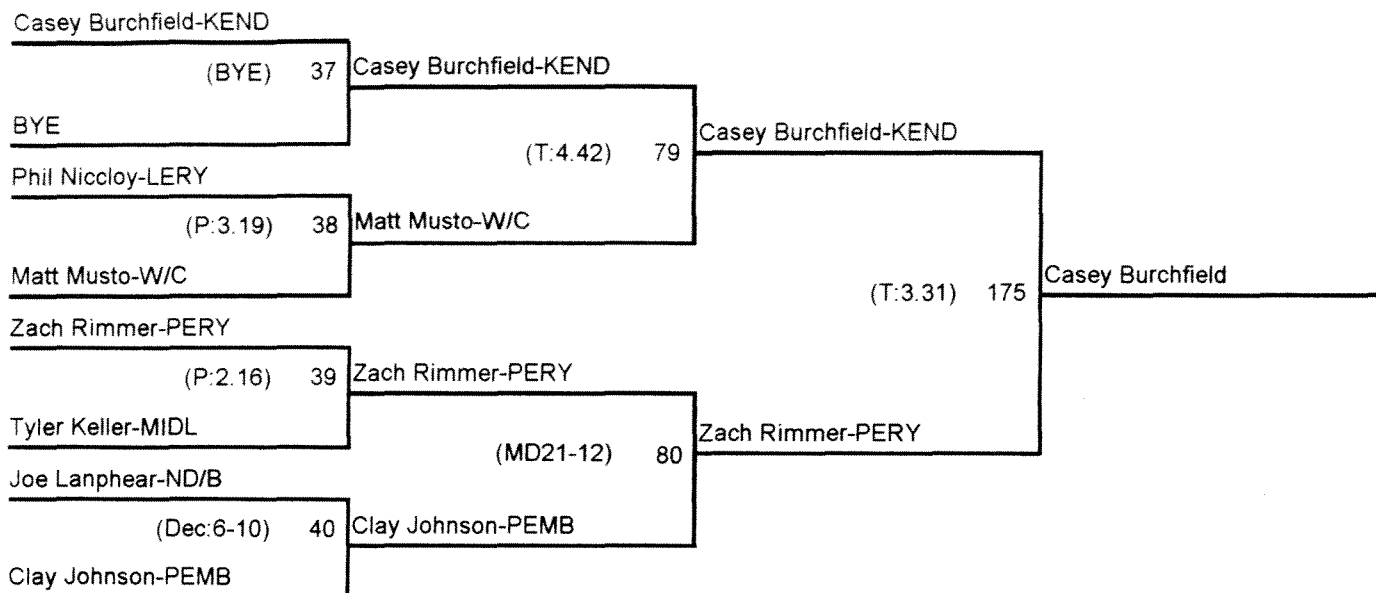

28th Annual Batavia Christmas Tournament

Championship Bracket

152 Pounds

(QUARTER-FINALS)

(SEMI-FINALS)

(FINALS)

(CHAMPION)