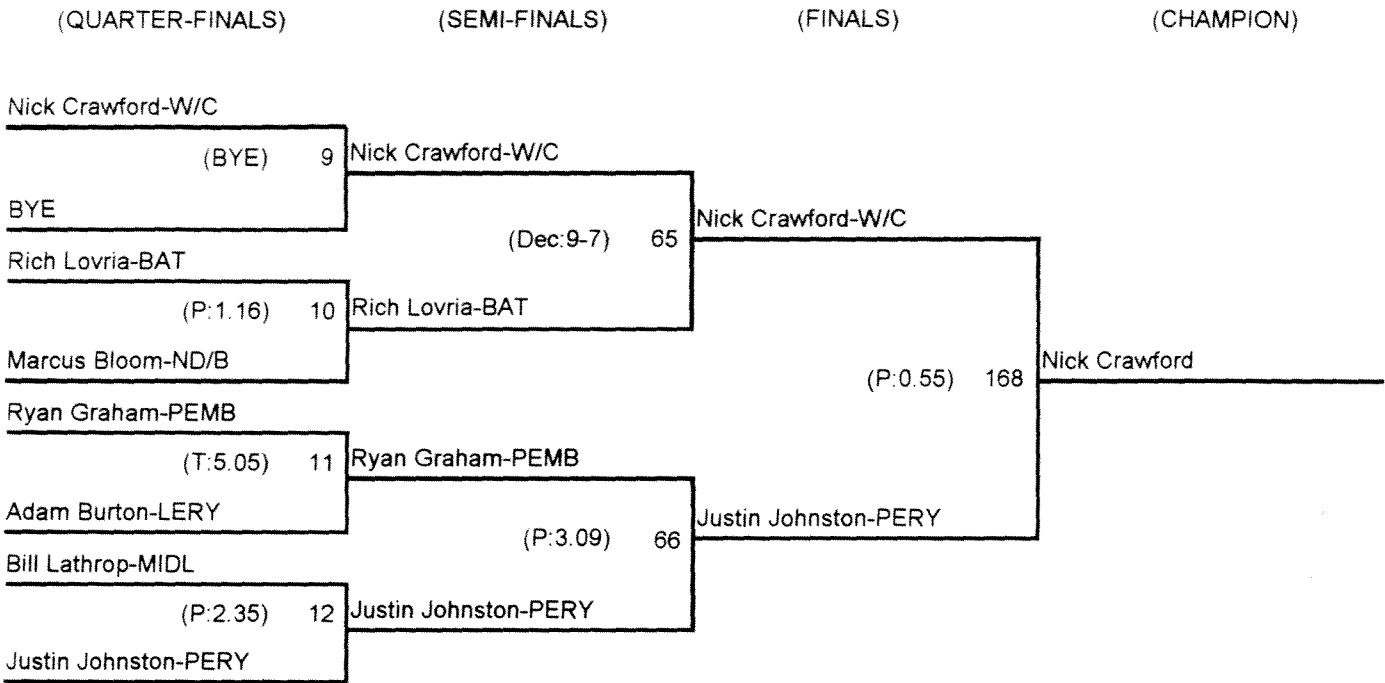

Consolation Bracket

103 Pounds

28th Annual Batavia Christmas Tournament

Championship Bracket

112 Pound

Consolation Bracket

112 Pounds

28th Annual Batavia Christmas Tournament