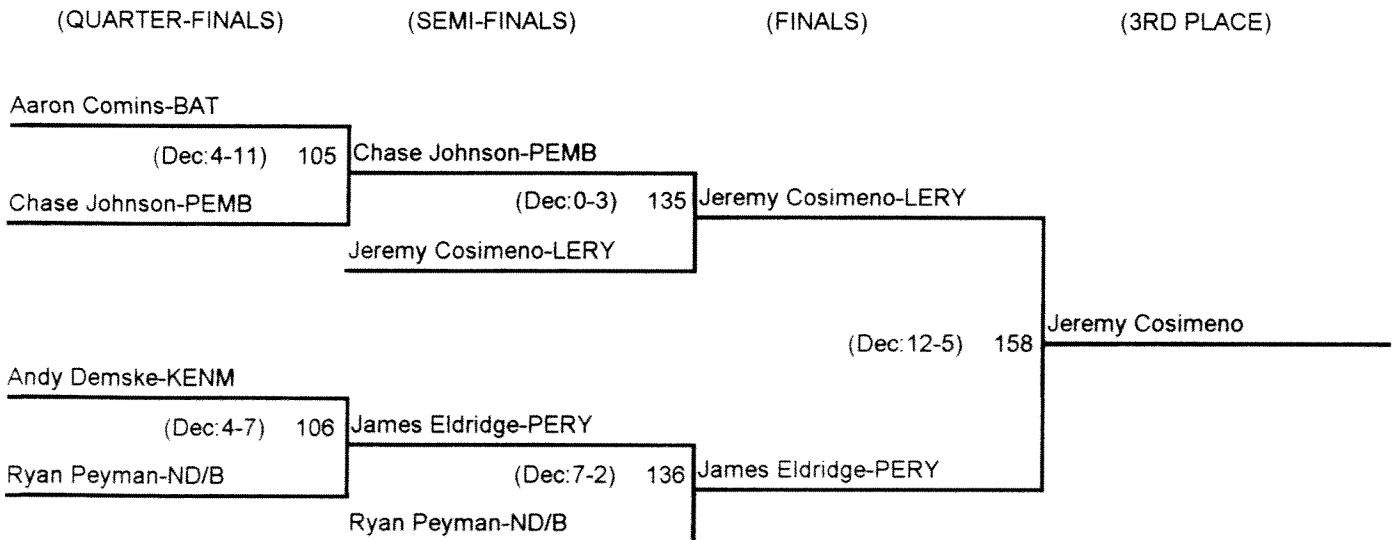

(FINALS)

(3RD PLACE)

28th Annual Batavia Christmas Tournament

Championship Bracket

140 Pounds

Consolation Bracket

140 Pounds

28th Annual Batavia Christmas Tournament