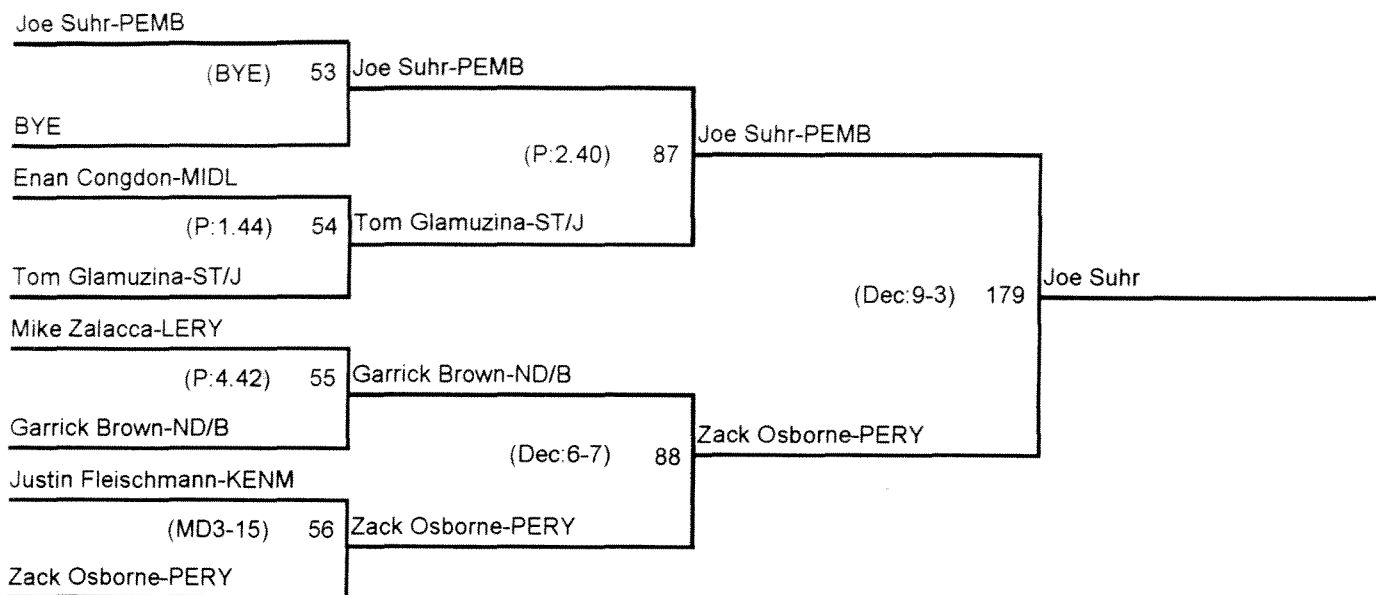

28th Annual Batavia Christmas Tournament

Championship Bracket

215 Pounds

(QUARTER-FINALS)

(SEMI-FINALS)

(FINALS)

(CHAMPION)

Consolation Bracket