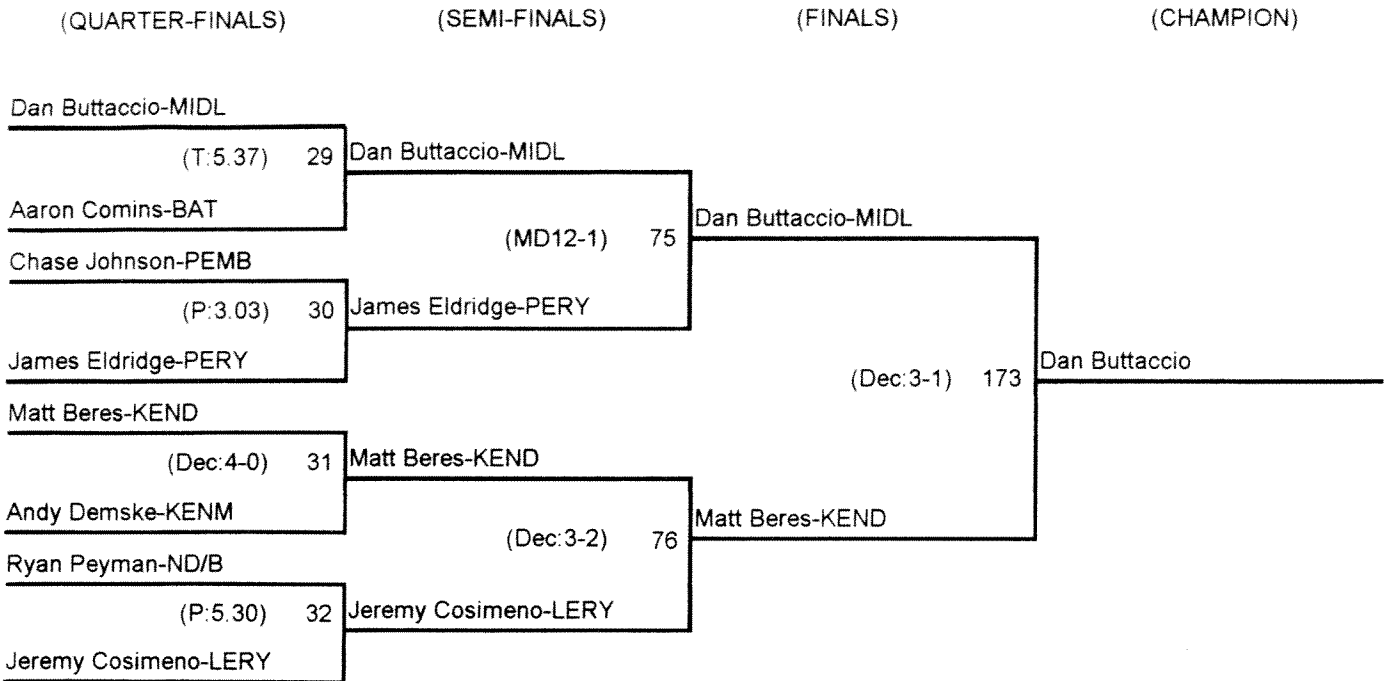

(FINALS)

(3RD PLACE)

28th Annual Batavia Christmas Tournament

Championship Bracket

140 Pounds

Consolation Bracket

140 Pounds

28th Annual Batavia Christmas Tournament