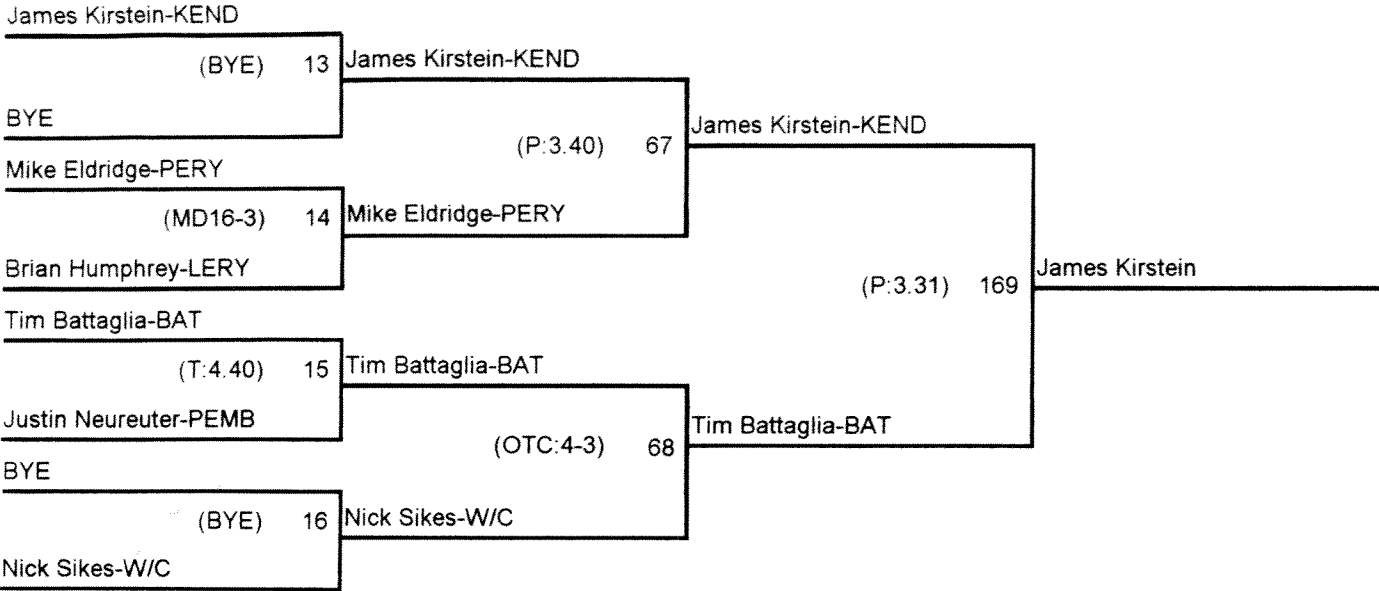

Championship Bracket

119 Pounds

(QUARTER-FINALS)

(SEMI-FINALS)

(FINALS)

(CHAMPION)

Consolation Bracket

119 Pounds

(QUARTER-FINALS)

(SEMI-FINALS)

(FINALS)

(3RD PLACE)

28th Annual Batavia Christmas Tournament

Championship Bracket

125 Pound

Consolation Bracket