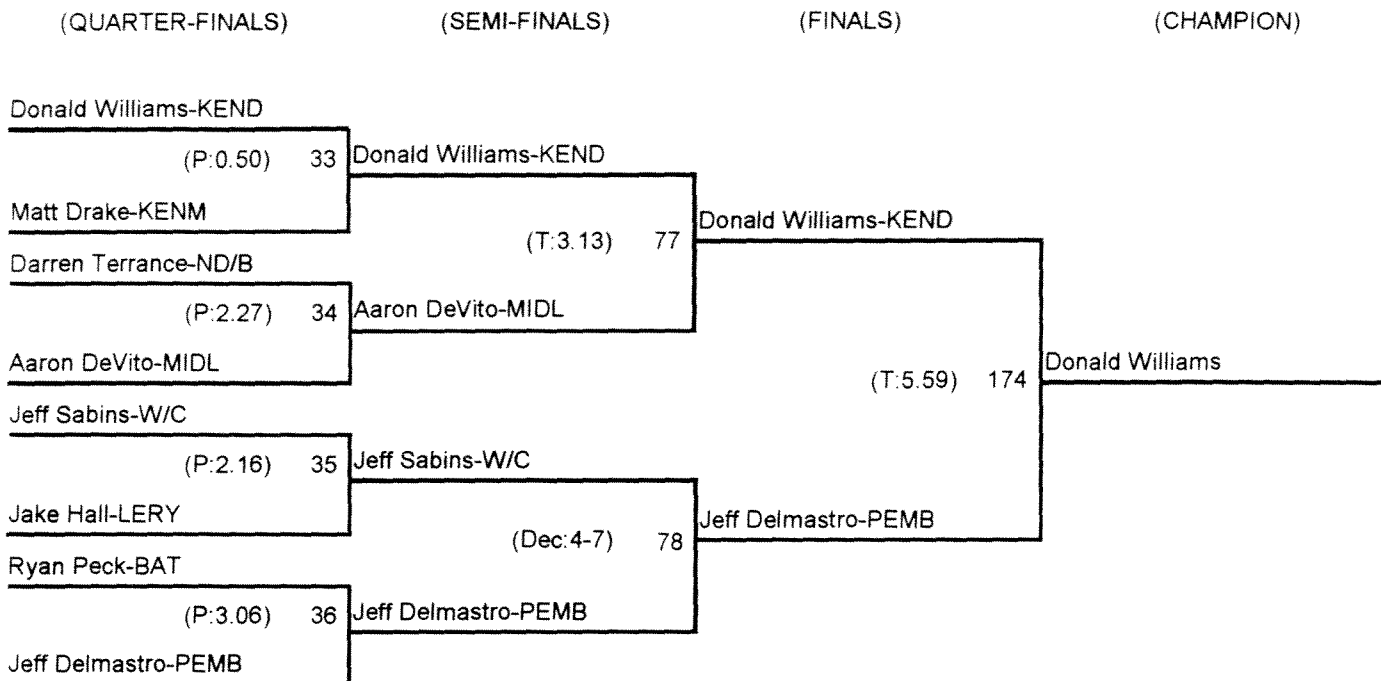

28th Annual Batavia Christmas Tournament

Championship Bracket

145 Pounds