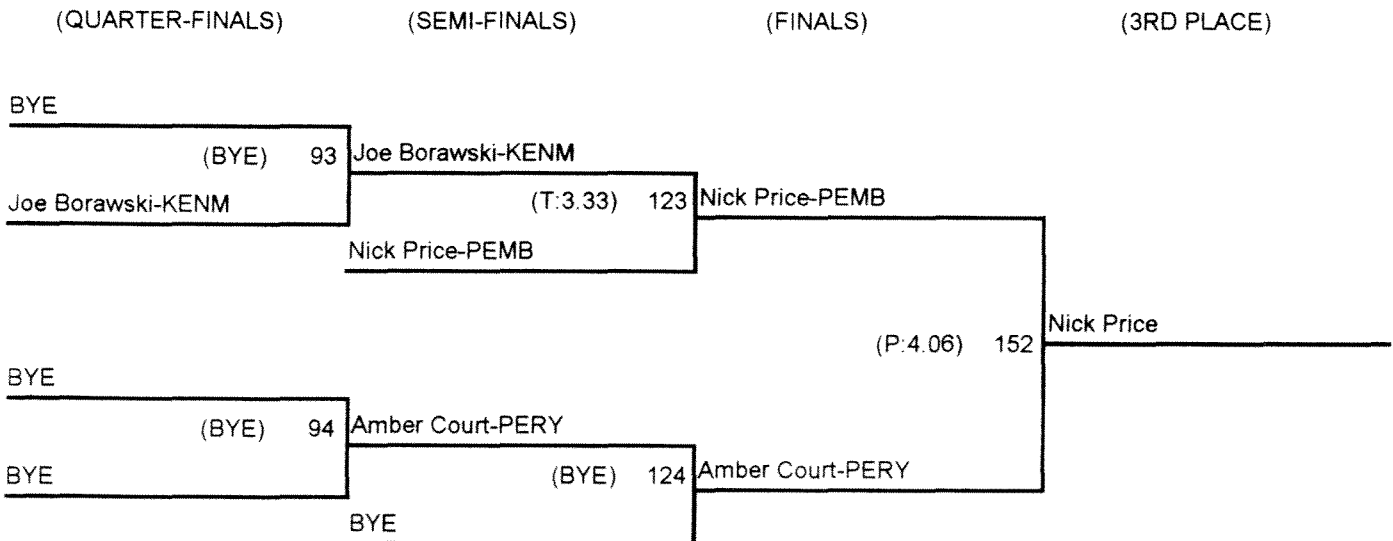

Consolation Bracket

103 Pounds