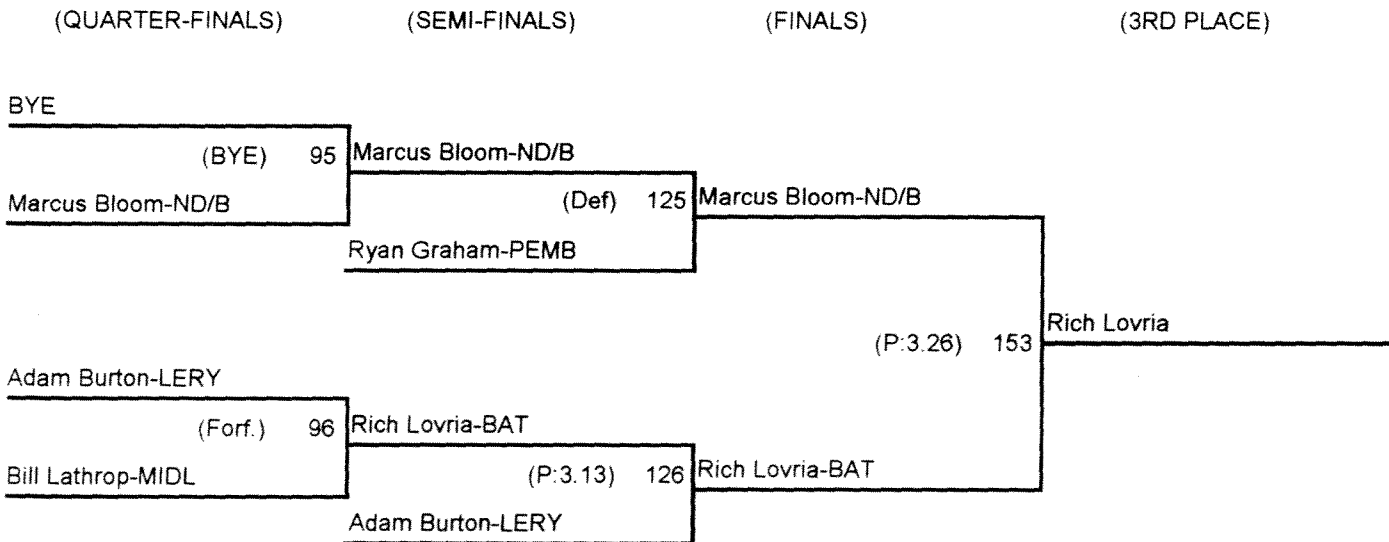

Consolation Bracket

103 Pounds

28th Annual Batavia Christmas Tournament

Championship Bracket

112 Pound

Consolation Bracket

112 Pounds

28th Annual Batavia Christmas Tournament