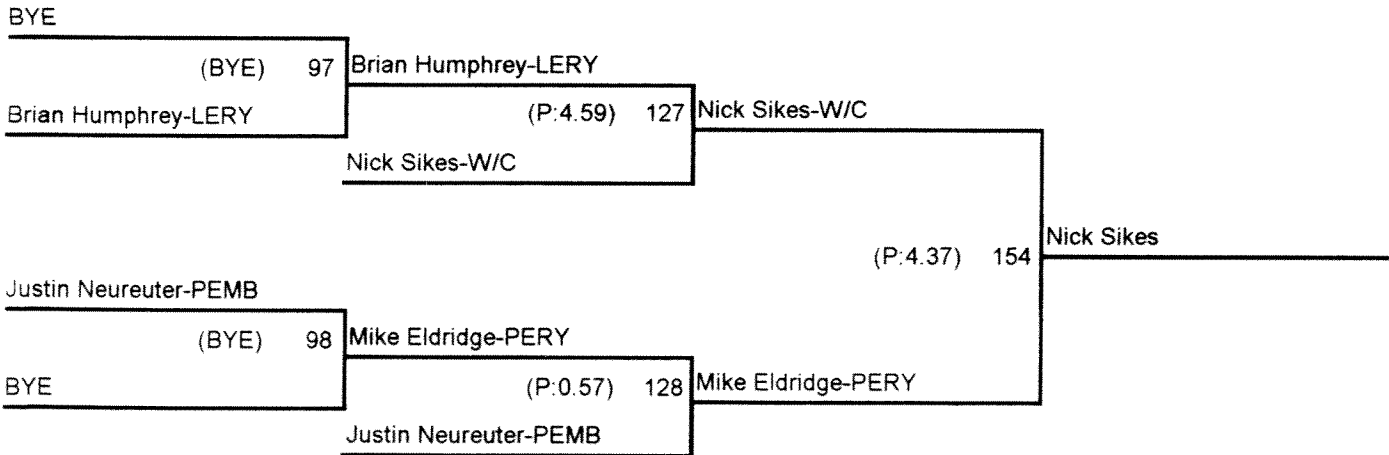

Championship Bracket

119 Pounds

(QUARTER-FINALS)

(SEMI-FINALS)

(FINALS)

(CHAMPION)

Consolation Bracket

119 Pounds

(QUARTER-FINALS)

(SEMI-FINALS)

(FINALS)

(3RD PLACE)

28th Annual Batavia Christmas Tournament

Championship Bracket

125 Pound

Consolation Bracket