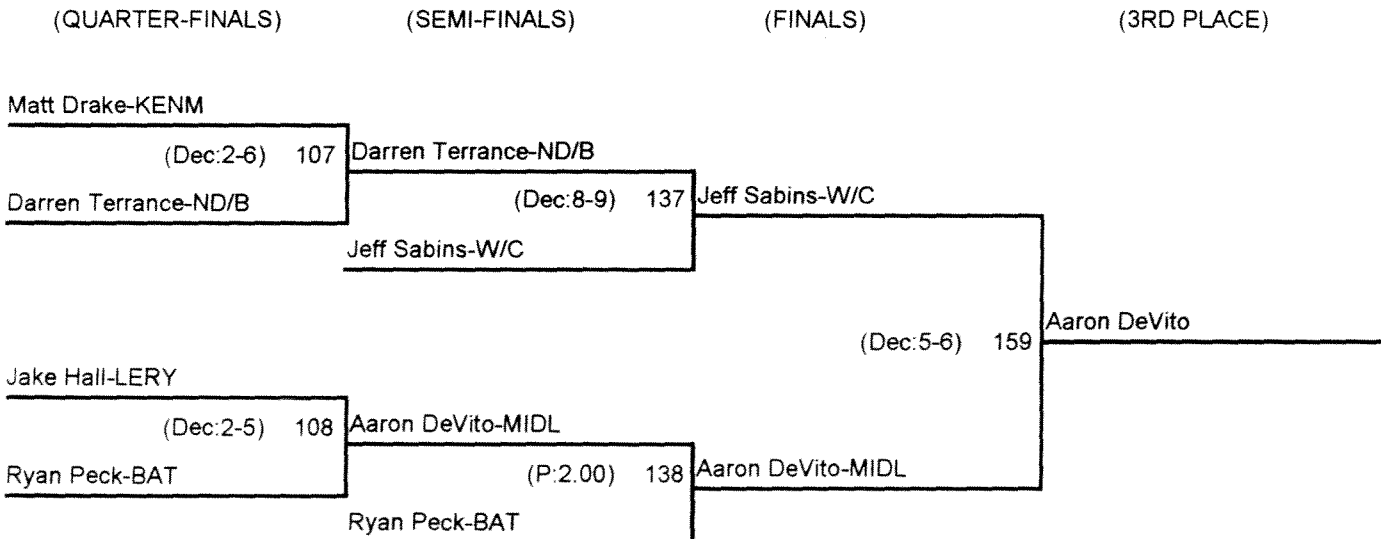

Consolation Bracket

145 Pounds