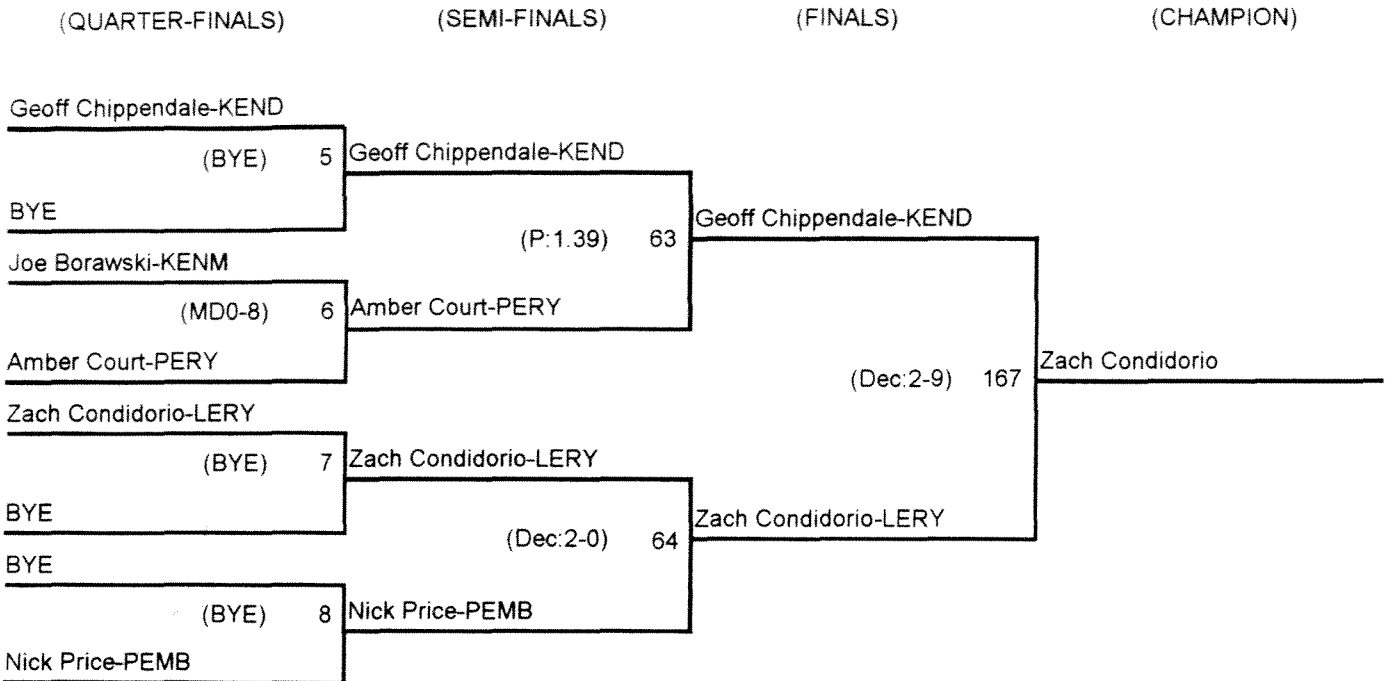

28th Annual Batavia Christmas Tournament

Championship Bracket

96 Pound:

Consolation Bracket

96 Pounds

28th Annual Batavia Christmas Tournament

Championship Bracket

103 Pounds