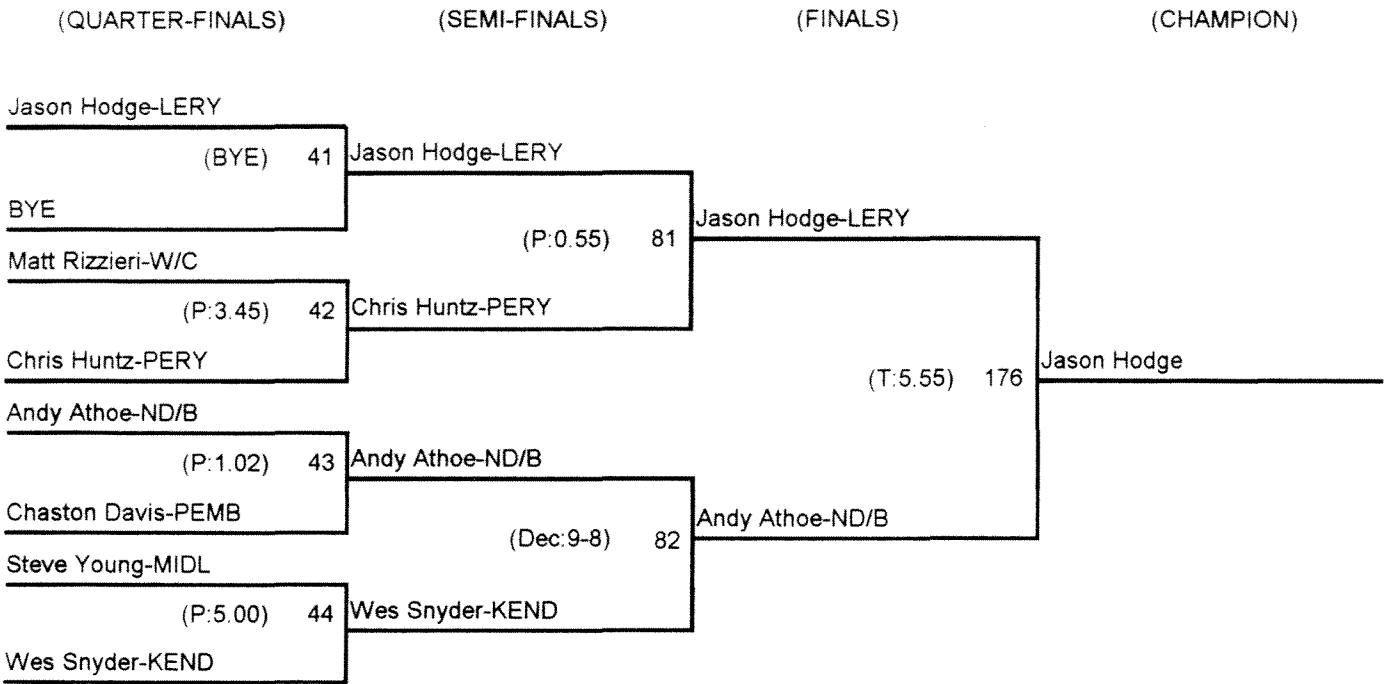

28th Annual Batavia Christmas Tournament

Championship Bracket

160 Pounds