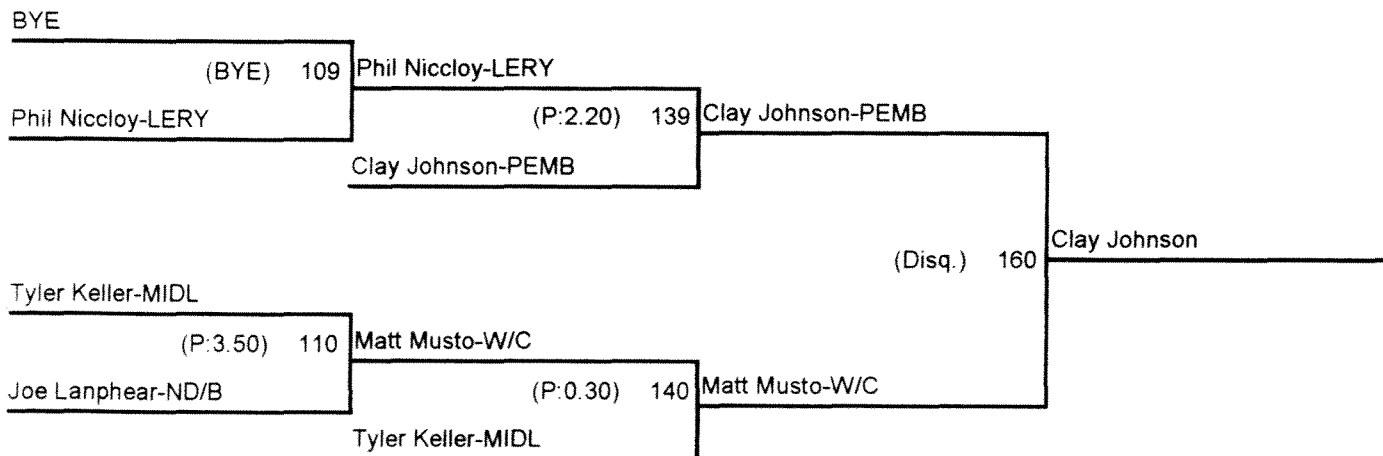

Consolation Bracket

152 Pounds

(QUARTER-FINALS)

(SEMI-FINALS)

(FINALS)

(3RD PLACE)