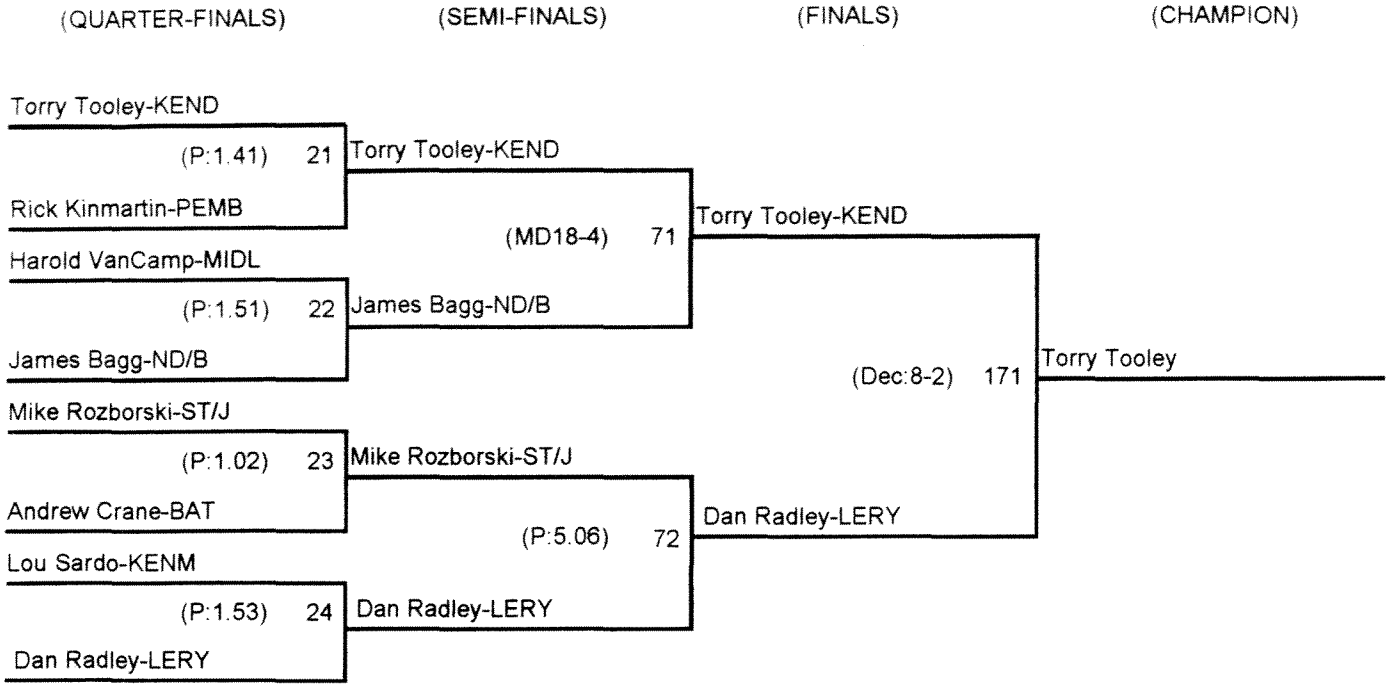

28th Annual Batavia Christmas Tournament

Championship Bracket

130 Pounds