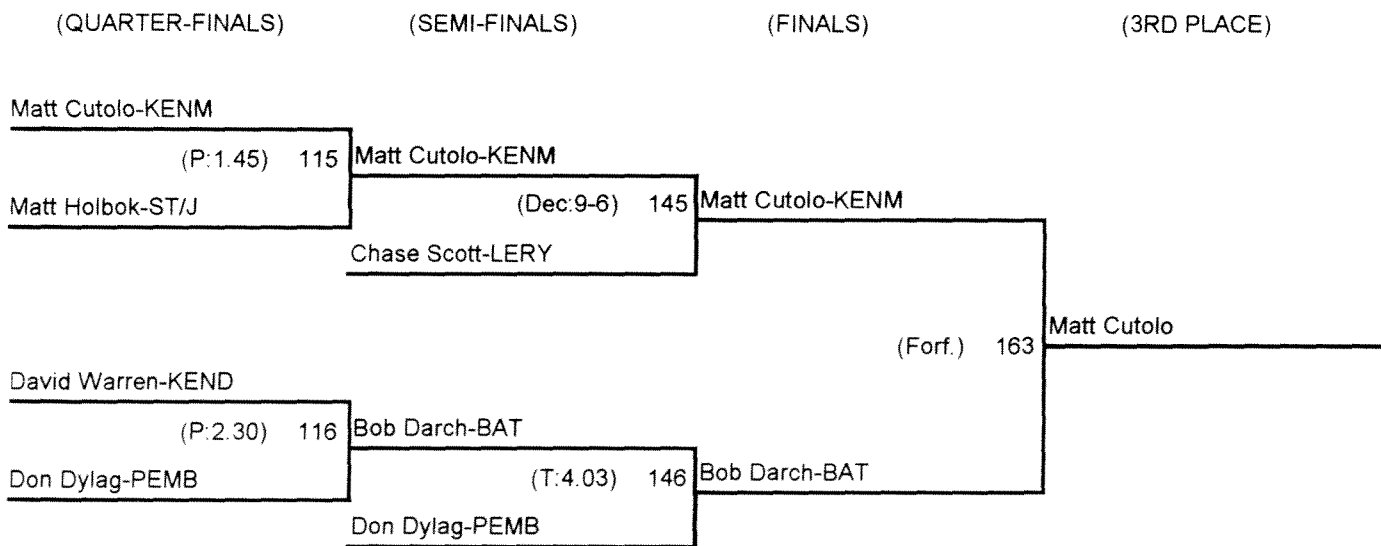

171 Pounds

Consolation Bracket

171 Pounds

28th Annual Batavia Christmas Tournament

Championship Bracket

189 Pounds

Consolation Bracket

189 Pounds