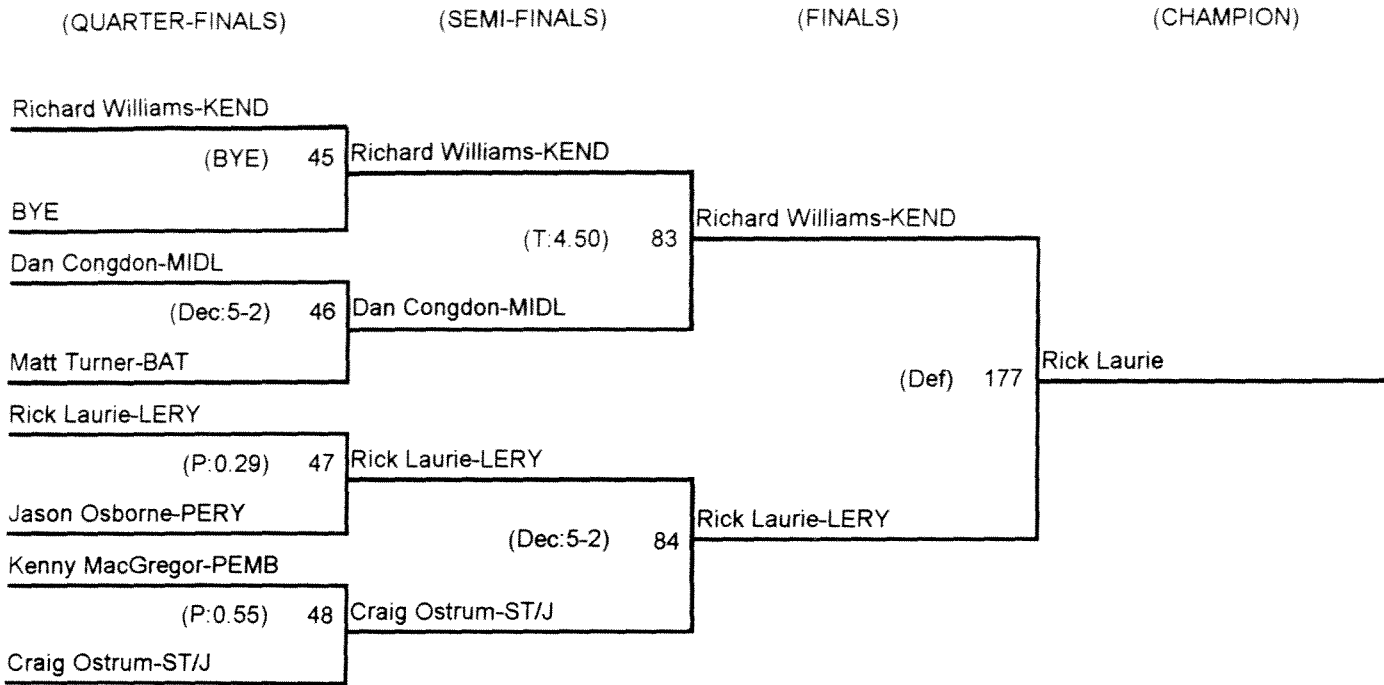

28th Annual Batavia Christmas Tournament

Championship Bracket

171 Pounds