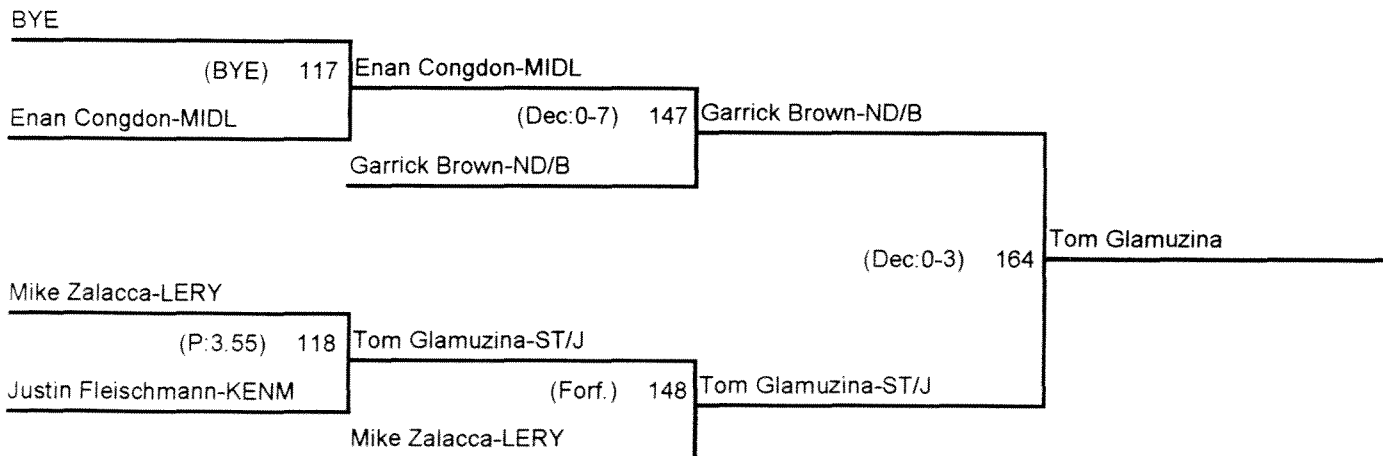

Consolation Bracket

215 Pounds

(QUARTER-FINALS)

(SEMI-FINALS)

(FINALS)

(3RD PLACE)