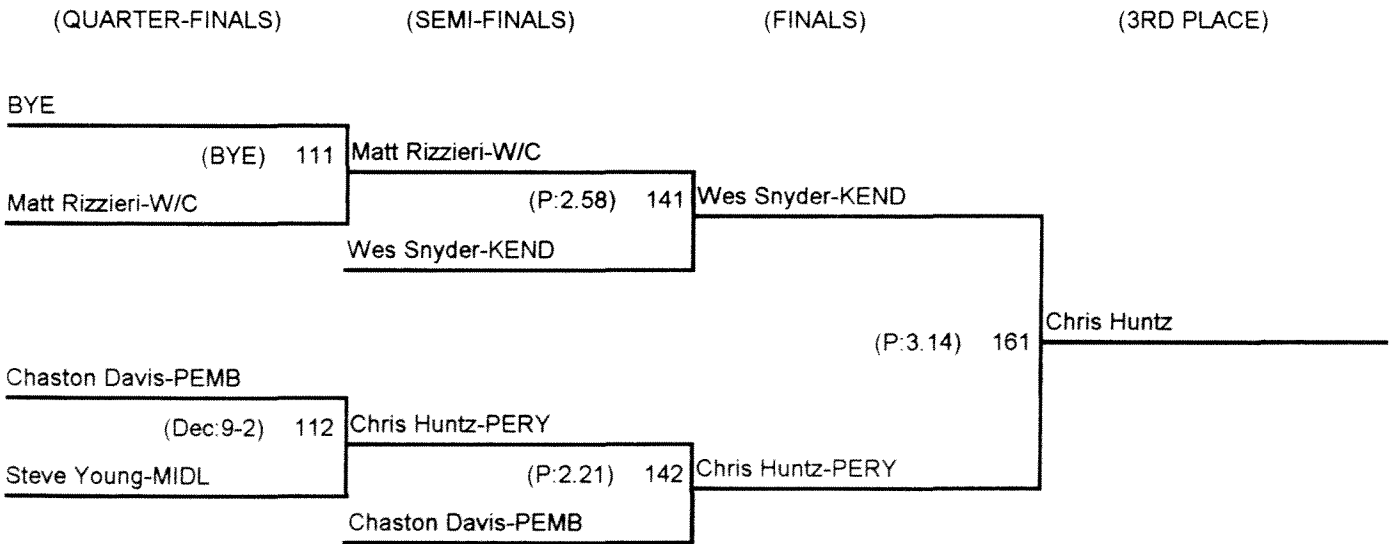

(3RD PLACE)

28th Annual Batavia Christmas Tournament

Championship Bracket

160 Pounds

Consolation Bracket

160 Pounds

28th Annual Batavia Christmas Tournament

Championship Bracket