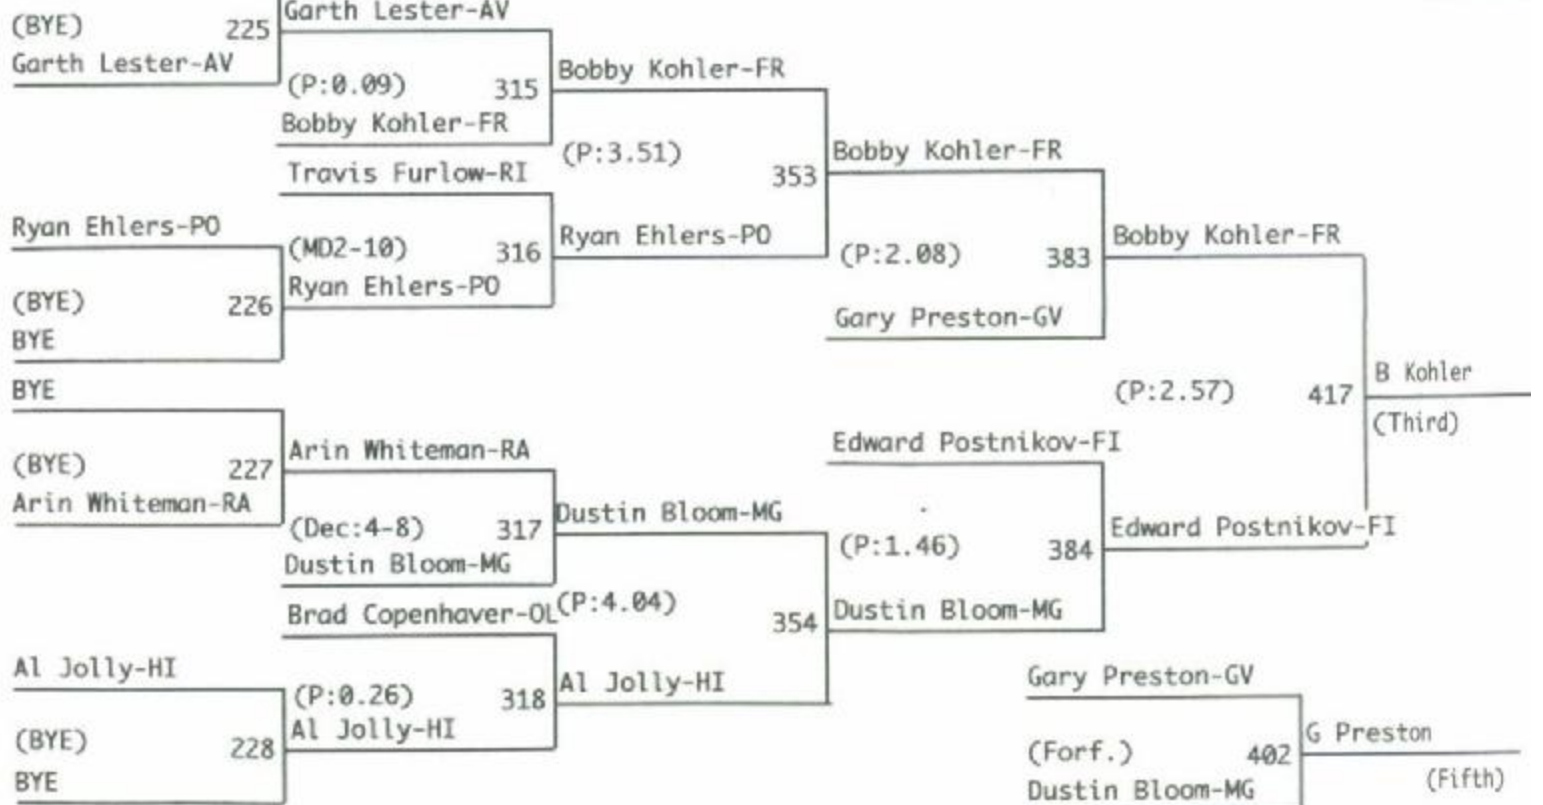

Consolation Bracket
171 Pounds