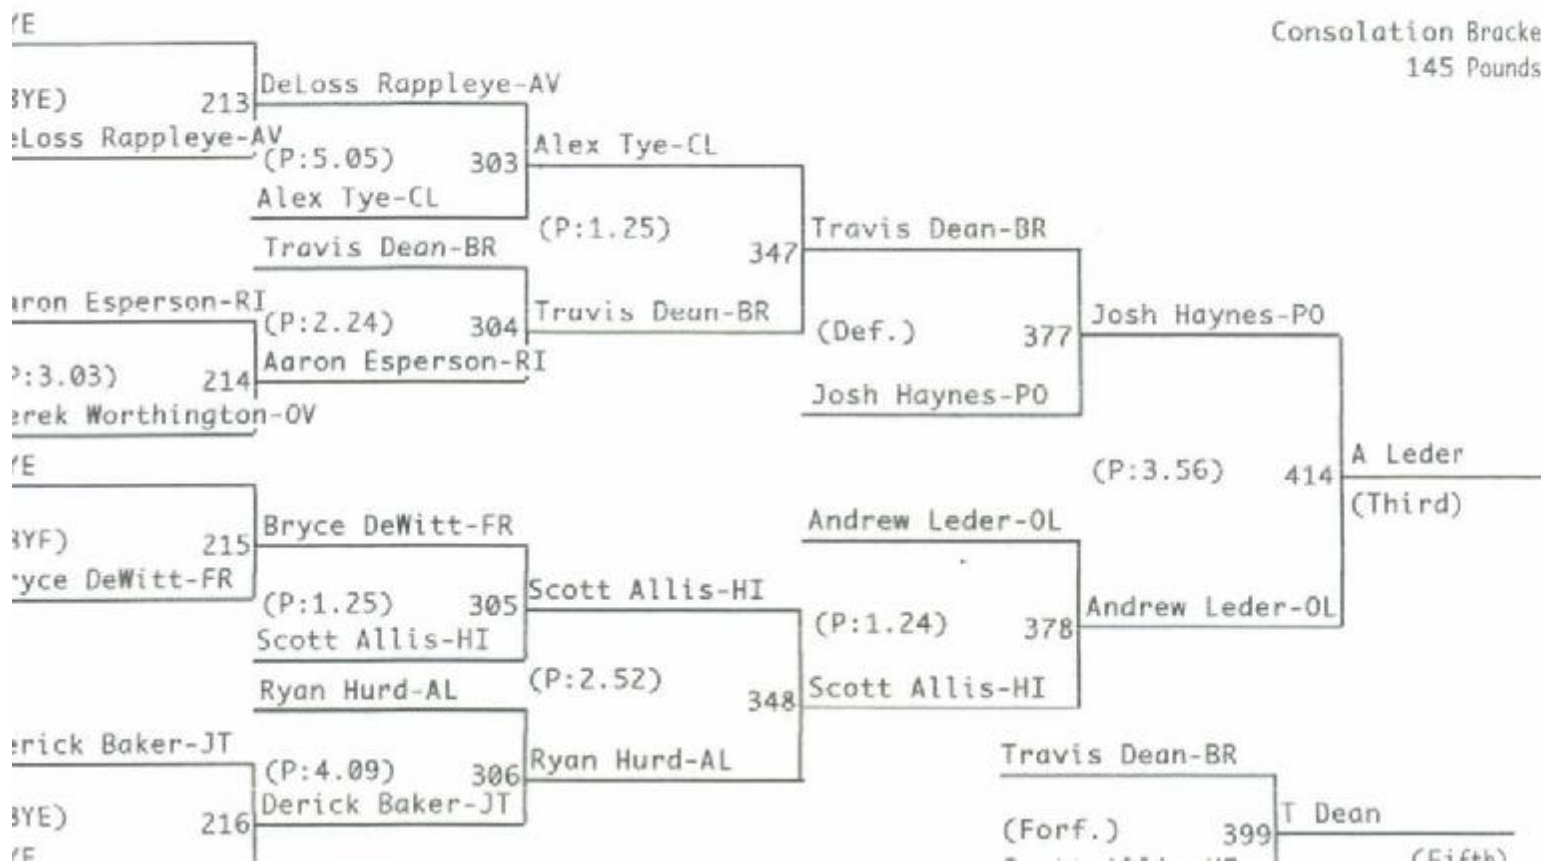

Portville Invitational 2003

Championship Bracket
140 Pounds

Consolation Bracket
140 Pounds

Portville Invitational 2003

Championship Bracket
145 Pounds

Consolation Bracket
145 Pounds

Portville Invitational 2003

Championship Bracket
152 Pounds

Consolation Bracket
152 Pounds

Portville Invitational 2003

Championship Bracket
160 Pounds

Consolation Bracket
160 Pounds

Gary Preston-GV

FOR THE TITLE

Championship Bracket
171 Pounds