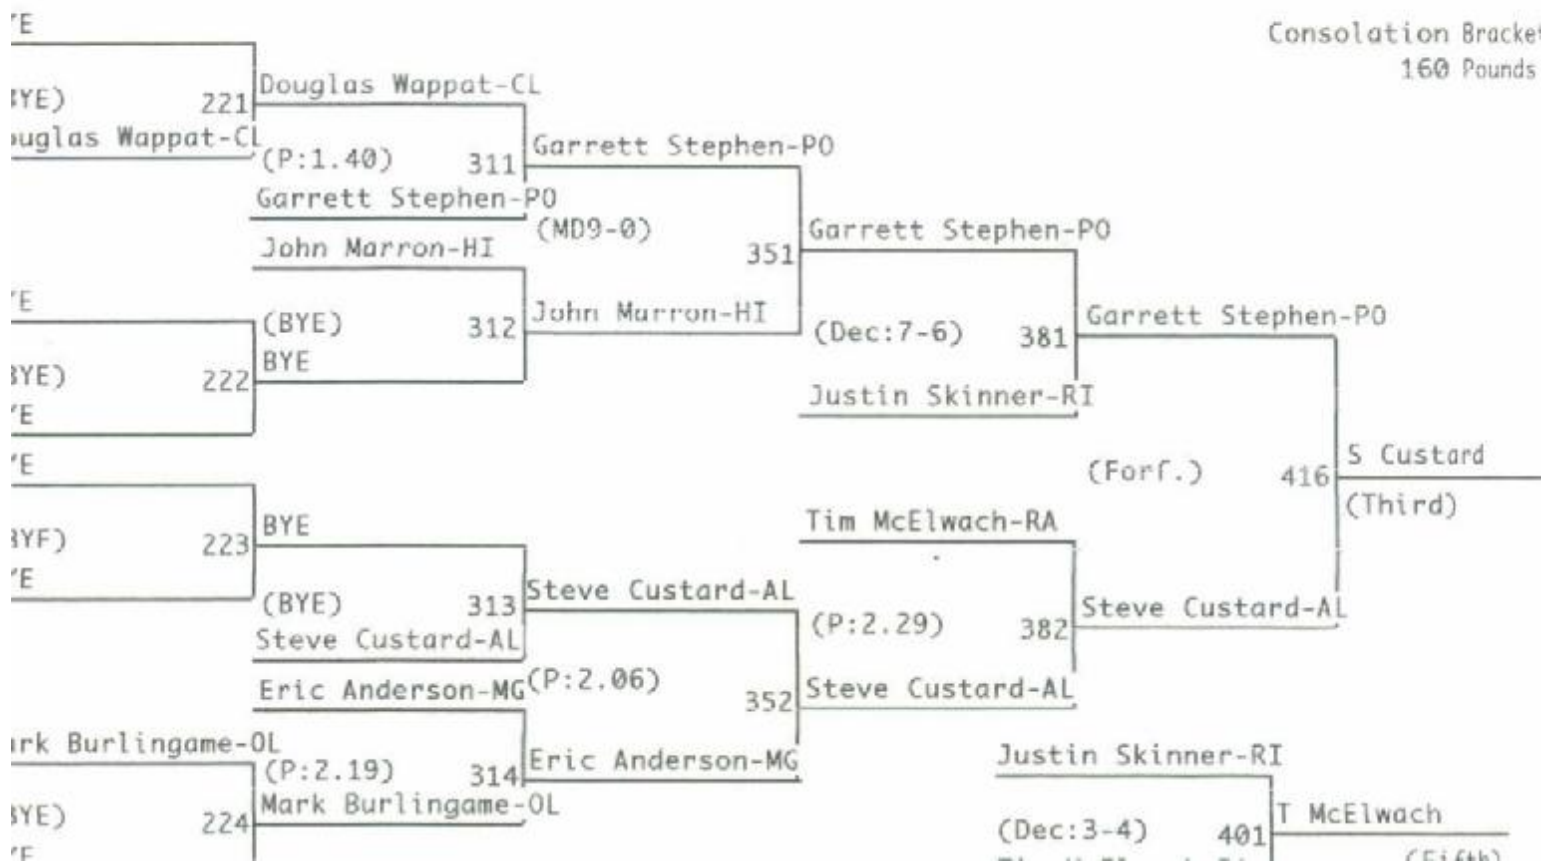

Championship Bracket
152 Pounds

Consolation Bracket
152 Pounds

Portville Invitational 2003

Championship Bracket
160 Pounds

Consolation Bracket
160 Pounds

Gary Preston-GV

FOR THE TITLE

Championship Bracket
171 Pounds