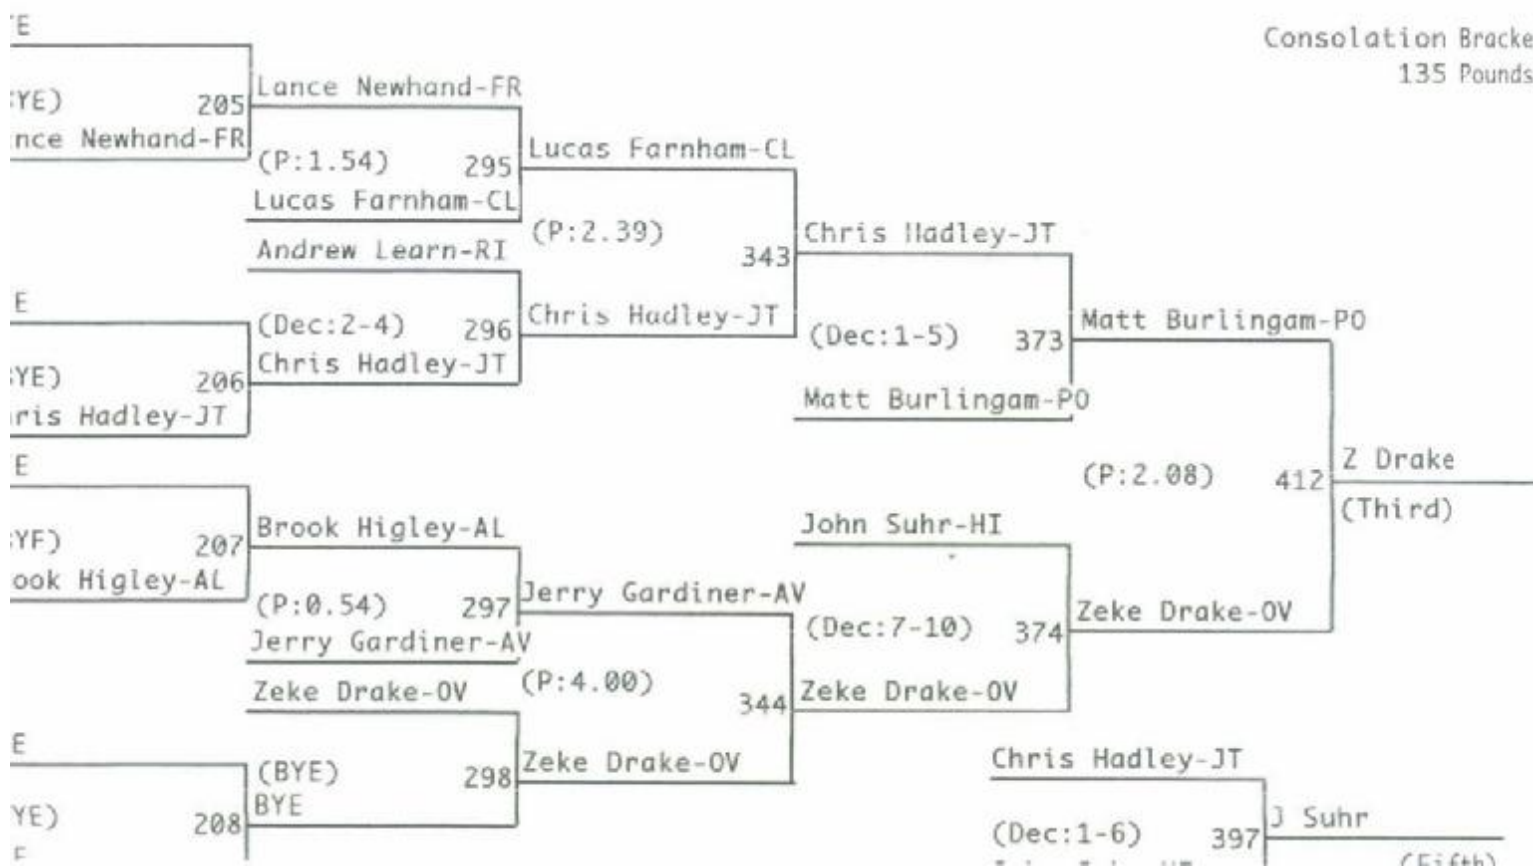

Consolation Bracket
125 Pounds

Portville Invitational 2003

Championship Bracket
130 Pounds

Consolation Bracket
130 Pounds

Portville Invitational 2003

Championship Bracket
135 Pounds

Consolation Bracket
135 Pounds