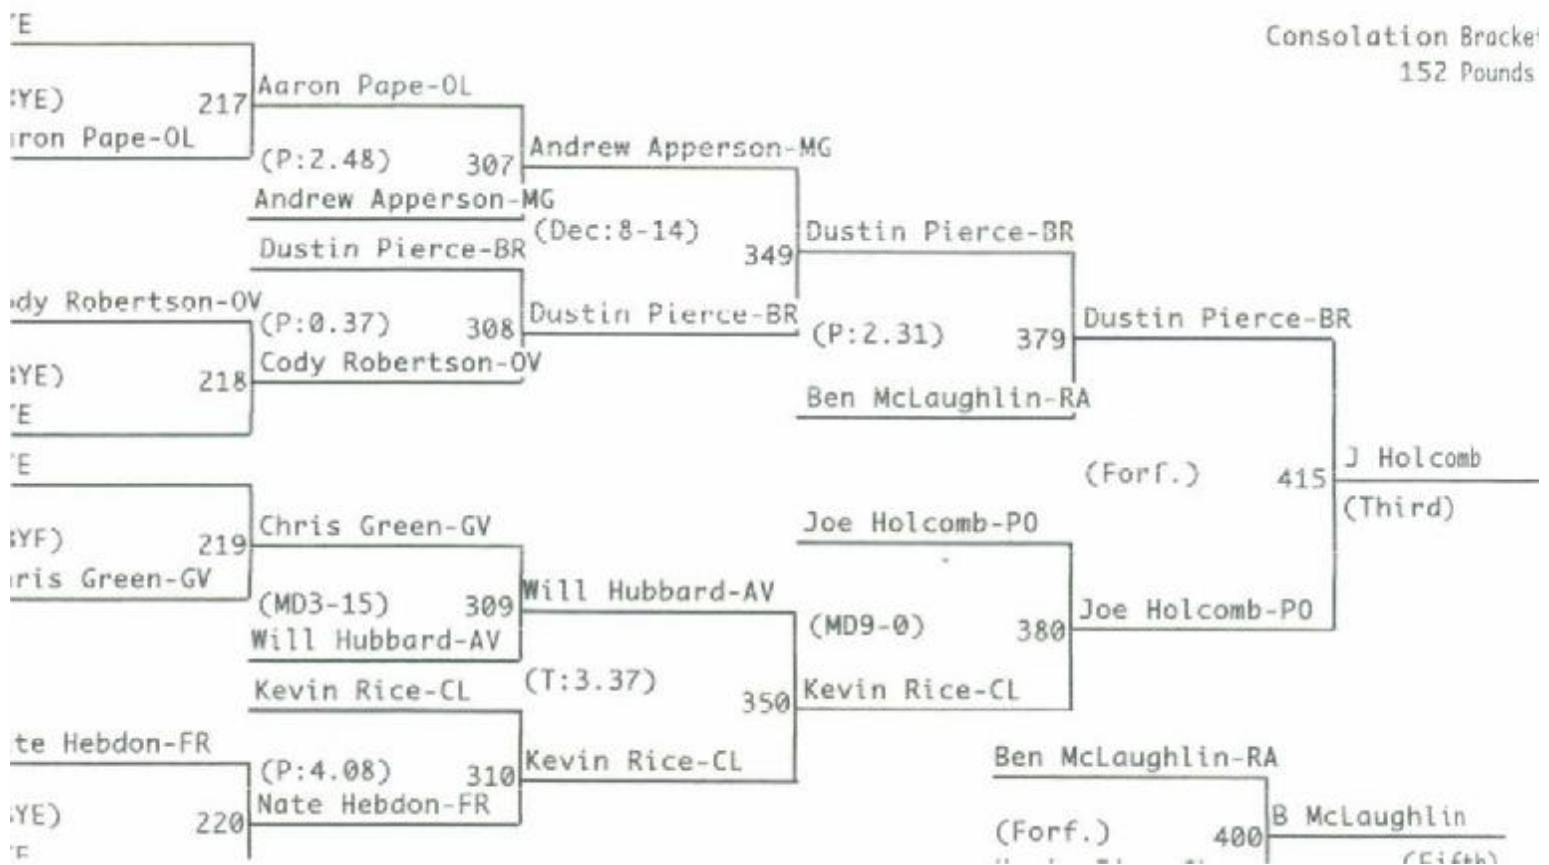

Championship Bracket
152 Pounds

Consolation Bracket
152 Pounds

Portville Invitational 2003

Championship Bracket
160 Pounds

Consolation Bracket
160 Pounds

Gary Preston-GV

FOR THE TITLE

Championship Bracket
171 Pounds