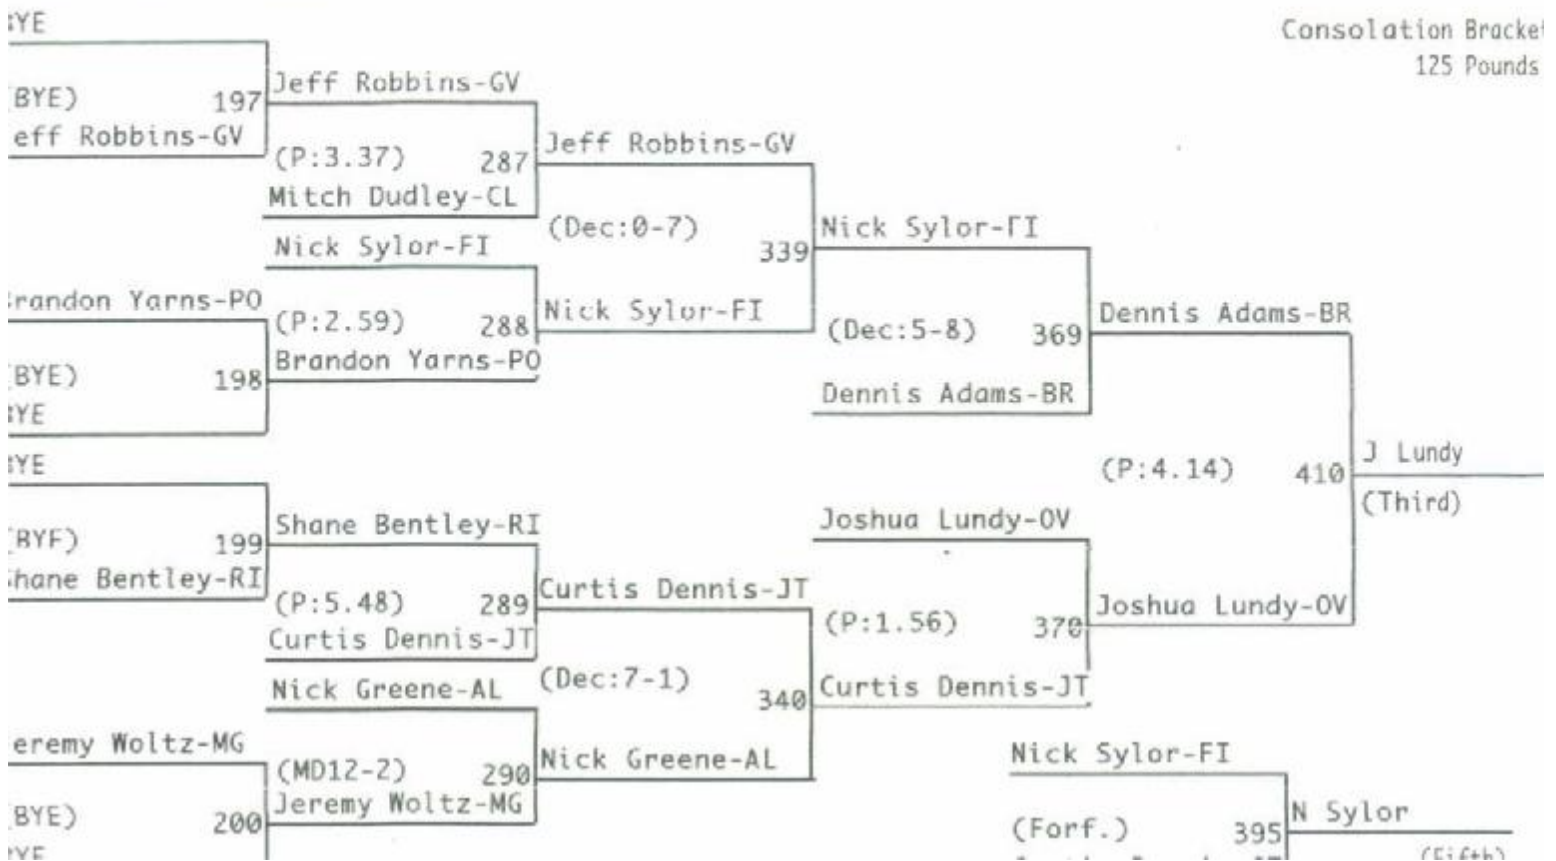

Consolation Bracket
125 Pounds