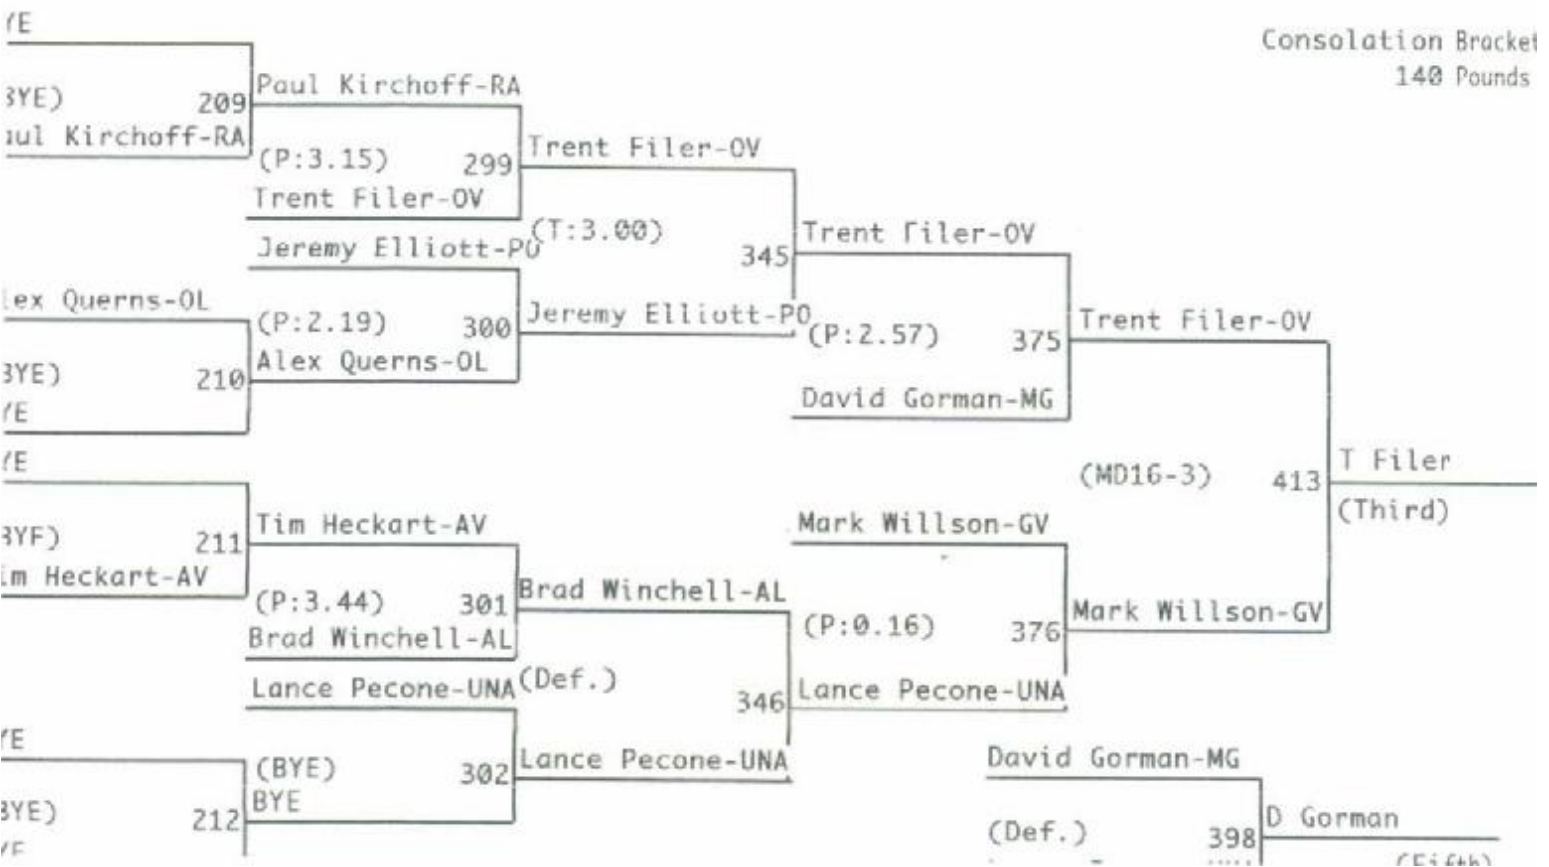

Consolation Bracket
140 Pounds