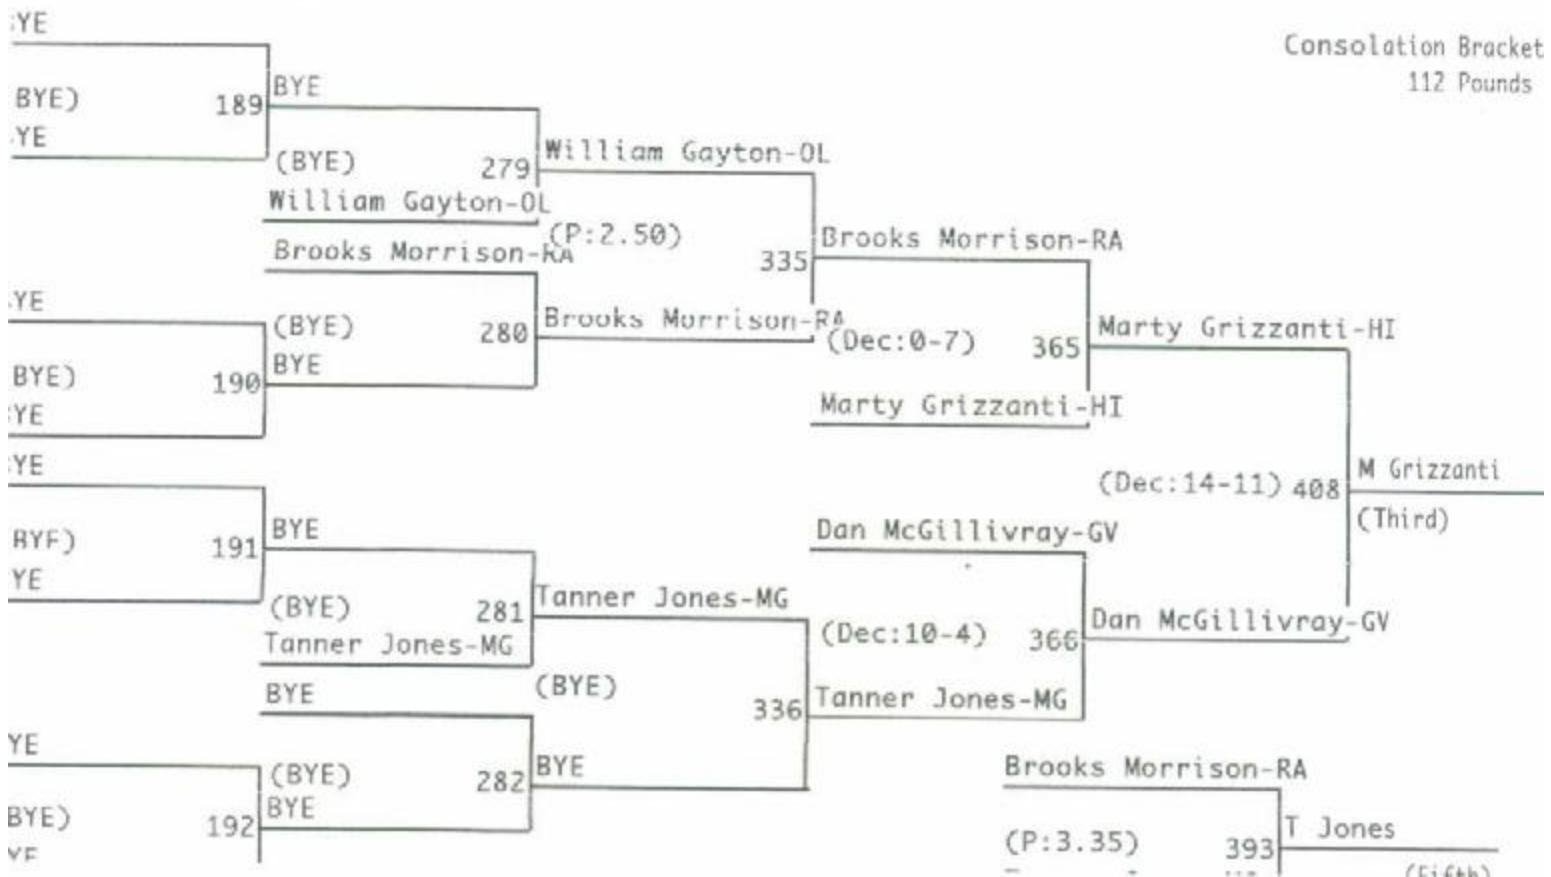

Consolation Bracket
112 Pounds