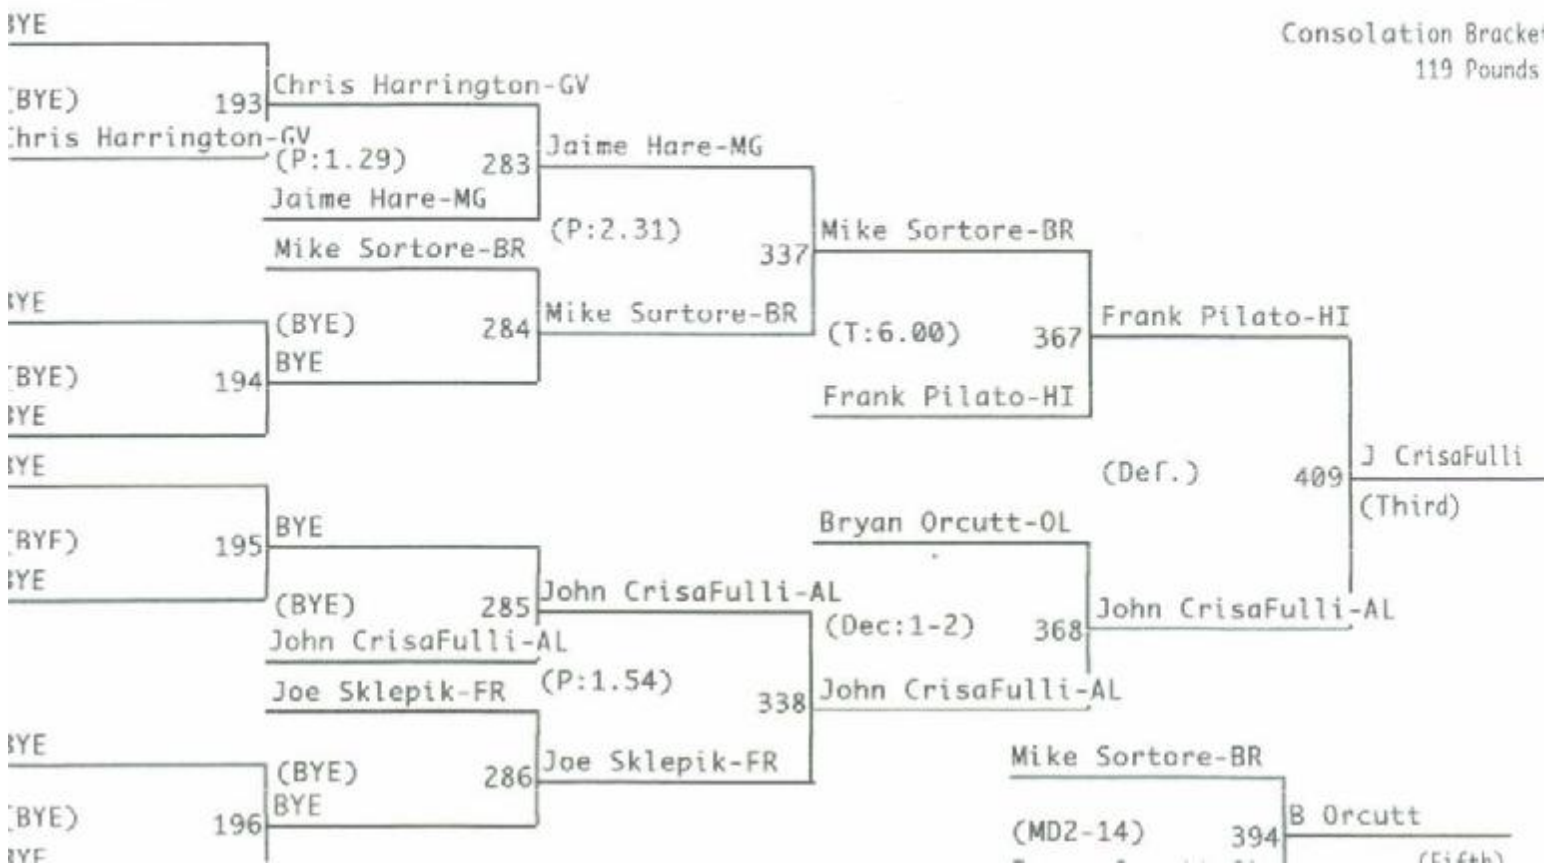

Championship Bracket
112 Pounds

Consolation Bracket
112 Pounds

Portville Invitational 2003

Championship Bracket
119 Pounds

Consolation Bracket
119 Pounds

Portville Invitational 2003

Championship Bracket
125 Pounds