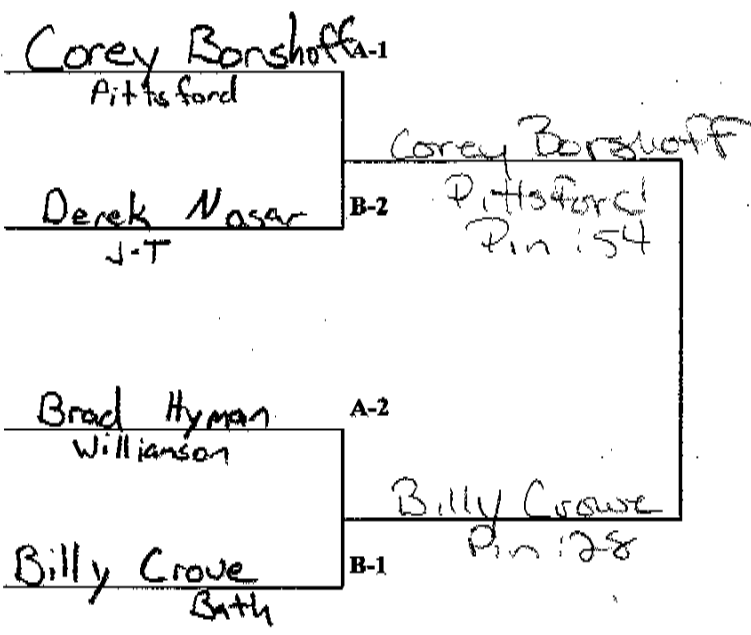

WALT PETERSON INVITATIONAL WRESTLING TOURNAMENT

WEIGHT CLASS 96

Corey Borshoff 1ST
Pittsford
Pin 5:05

Billy Crowe 2ND
Beth

Brad Hyman 3RD
Williamson
Pin 1:50

Derek Nasar 4TH
J-T

_____ 5TH

_____ 6TH