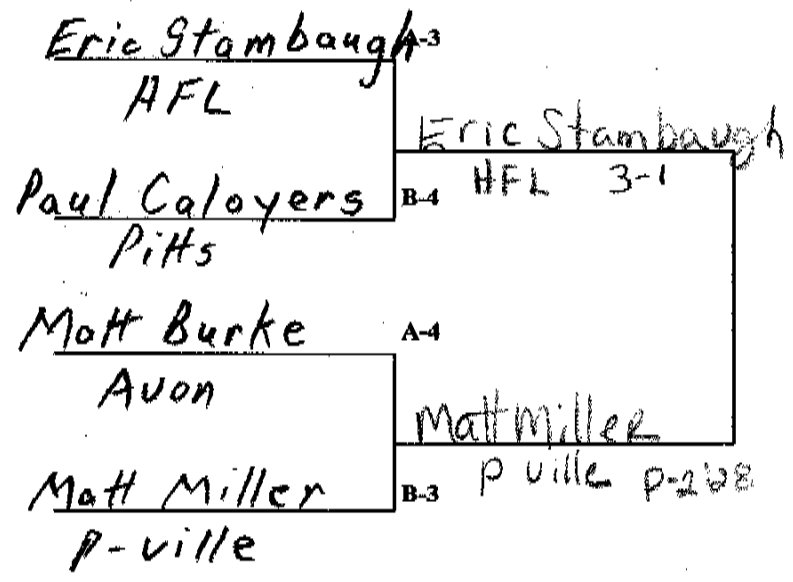

Eric Stambaugh 5TH
AFL
6-3

Matt Miller 6TH
Portville