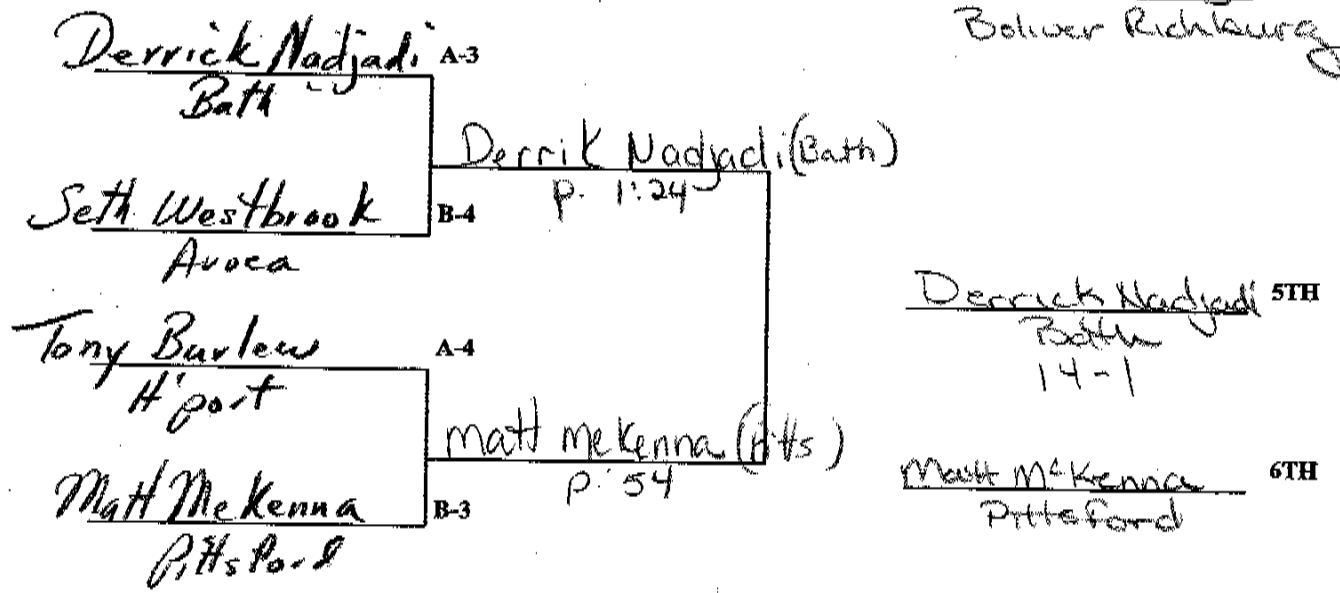

Dennis Adams 4TH
Boliver Richburg