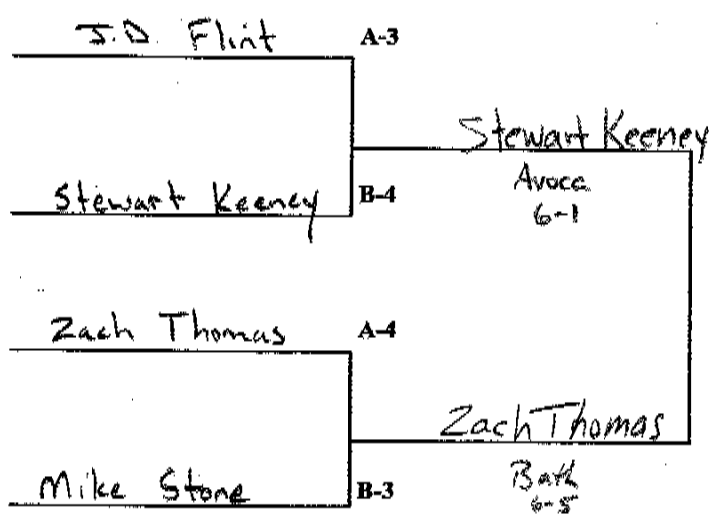

WALT PETERSON INVITATIONAL WRESTLING TOURNAMENT

WEIGHT CLASS 160

Tony Viselli 1ST
 Bath
 Pin 3:16
Anthony Galton 2ND
 Dausville

Josh Kune 3RD
 Newark
 11-1
Dan Leitten 4TH
 Perry

Kelley Quinlan 5TH
 Canisto
 8-5
Jordan Bean 6TH
 Williamson

WALT PETERSON INVITATIONAL WRESTLING TOURNAMENT

WEIGHT CLASS 171

Brandon Hamm 1ST
 Penn Yan
 Pin 5:39

Nick Clark 2ND
 Canistero

Dan Beck 3RD
 HFL
 Pin 5:28

Alex Lavell 4TH
 Pittsford

Zach Thomas 5TH
 Bark
 12-0