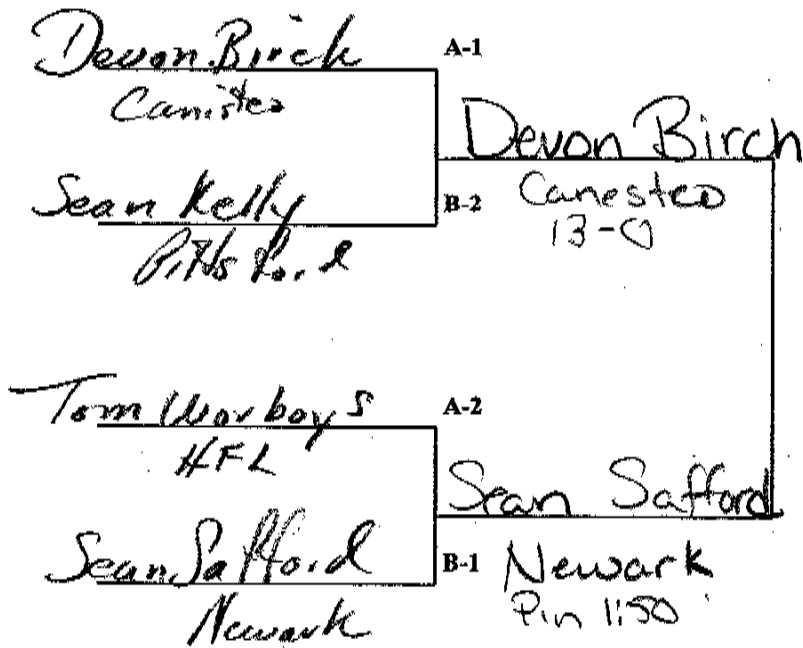

WALT PETERSON INVITATIONAL WRESTLING TOURNAMENT

WEIGHT CLASS 152

Devon Birch 1ST
Canister
8-5

Sean Safford 2ND
Newark