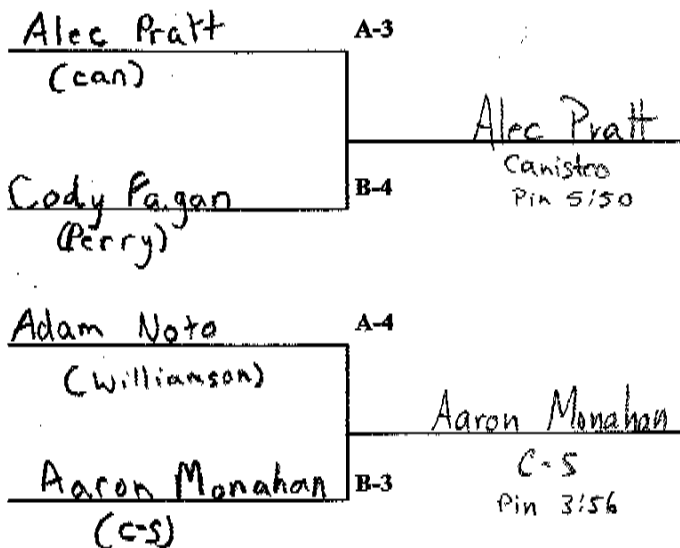

Alec Pratt
Canistro
Pin 5:50

Aaron Monahan

C-S
Pin 3:56

Alec Pratt 5TH
Canistro
dbl OT

Aaron Monahan 6TH
C-S