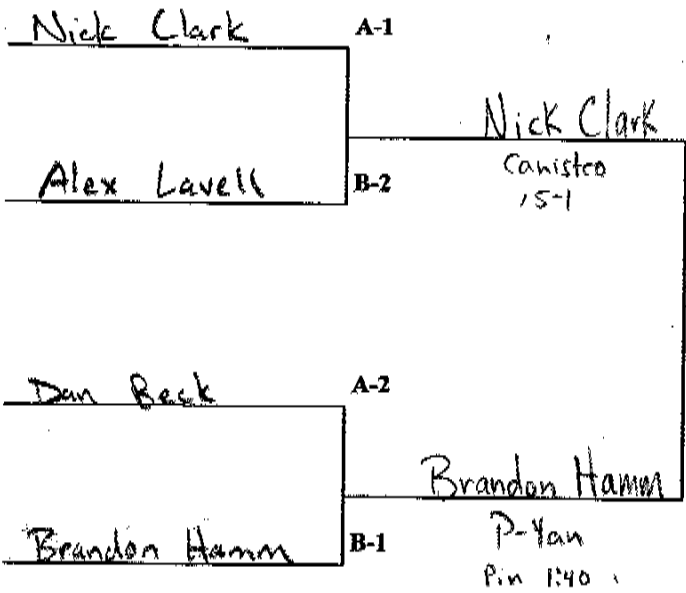

WALT PETERSON INVITATIONAL WRESTLING TOURNAMENT

WEIGHT CLASS 171

Brandon Hamm 1ST
Penn Yan
Pin 5:39

Nick Clark 2ND
Canistero