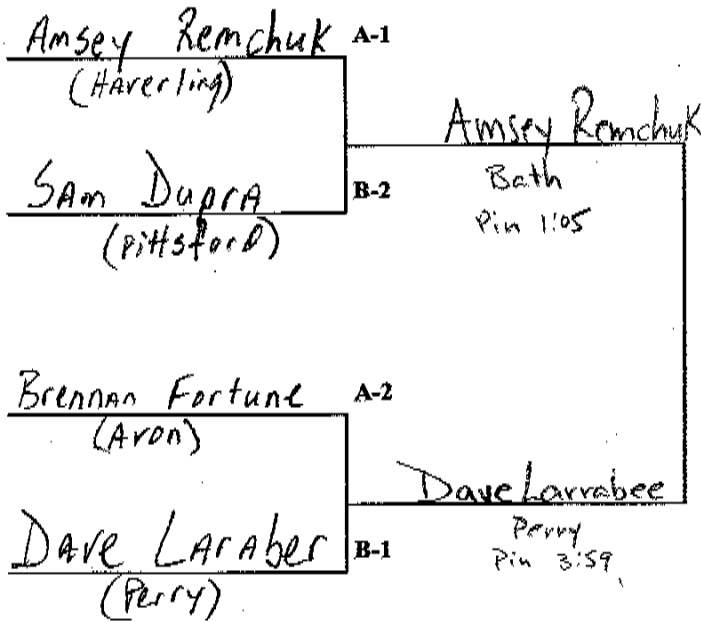

Ross DeGoller

Portville Pin 2:45

Ben Rice 5TH
Perry
DA

Ross DeGoller 6TH
Portville

WALT PETERSON INVITATIONAL WRESTLING TOURNAMENT

WEIGHT CLASS 215

Pat Prescott 1ST
Bath
Pin 1:44

James Detaeye 2ND
Newark

Kyle Heitmann 3RD
Penn Yan
Pin 1:53

Craig Irving 4TH
J-T

Eric Stambaugh 5TH
AFL
6-3

Matt Miller 6TH
Portville

WALT PETERSON INVITATIONAL WRESTLING TOURNAMENT

WEIGHT CLASS 275

Amsey Remchuk 1ST
Bath
9-5

Dave Larrabee 2ND
Perry