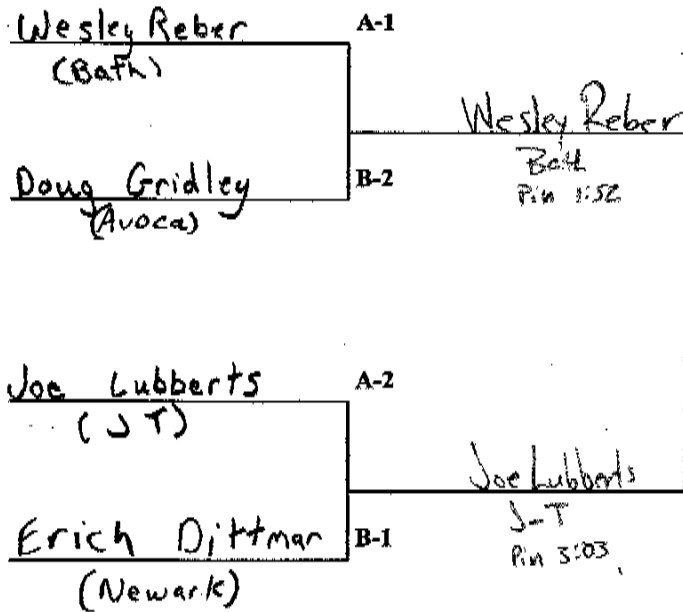

WALT PETERSON INVITATIONAL WRESTLING TOURNAMENT

WEIGHT CLASS 125

Dennis Adams 4TH
Boliver Richburg

WALT PETERSON INVITATIONAL WRESTLING TOURNAMENT

WEIGHT CLASS 130

Wesley Reber
Bath
Pin 1:52

Joe Lubberts
J-T
Pin 3:03