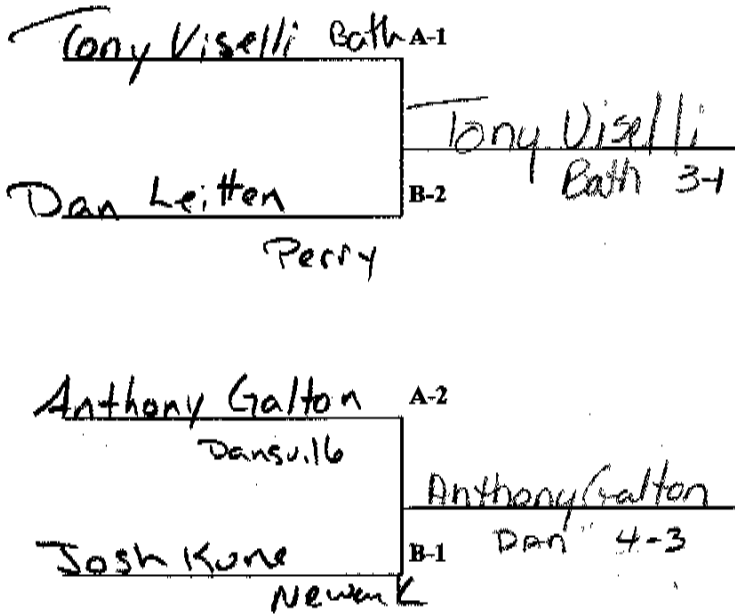

WALT PETERSON INVITATIONAL WRESTLING TOURNAMENT

WEIGHT CLASS 160

Tony Viselli 1ST
Bath
Pin 3:16
Anthony Galton 2ND
Dausville