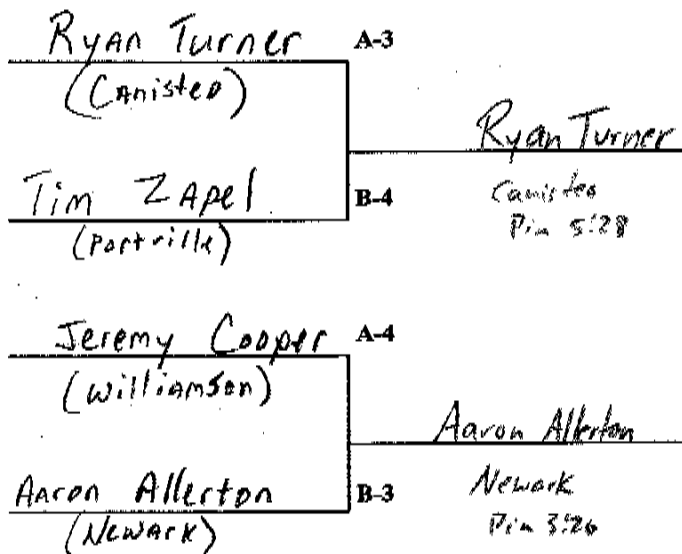

Ryan Turner 5TH
Canisted
Pin 4:36

Aaron Allerton 6TH
Newark