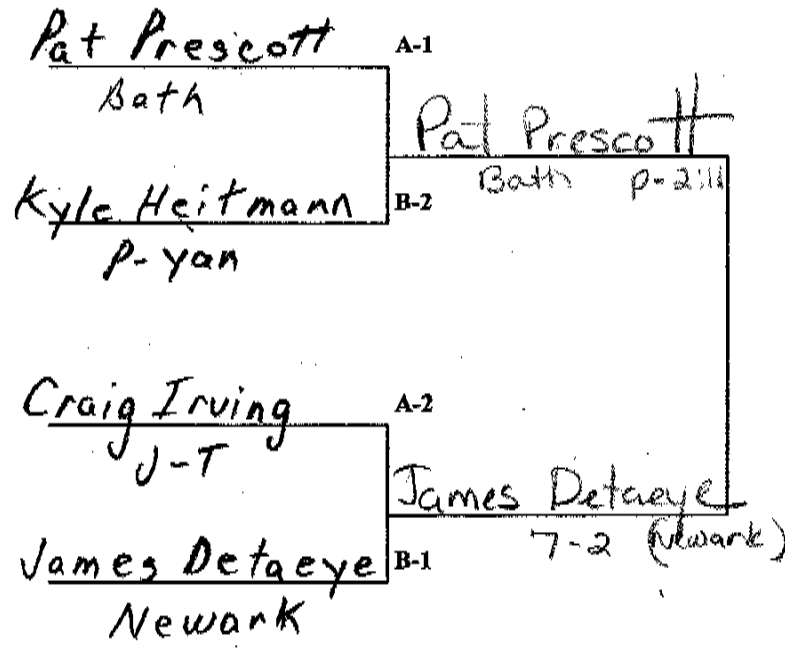

Ross DeGoller

Portville Pin 2:45

Ben Rice 5TH
Perry
DA

Ross DeGoller 6TH
Portville

WALT PETERSON INVITATIONAL WRESTLING TOURNAMENT

WEIGHT CLASS 215

Pat Prescott 1ST
Bath
Pin 1:44

James Detaeye 2ND
Newark