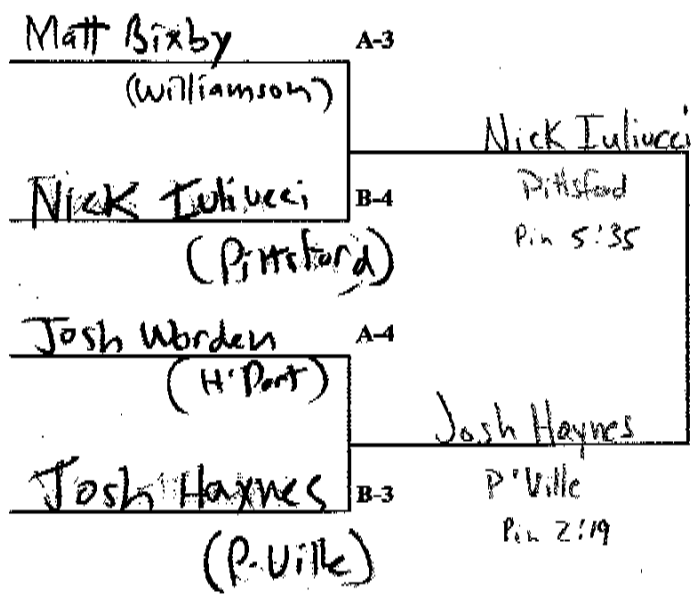

6TH

Dansville

WALT PETERSON INVITATIONAL WRESTLING TOURNAMENT

WEIGHT CLASS 175

- Nate Swift 1ST
Bath
Forfeit
- Travis Dean 2ND
Boliver Richburg

- Chris Bowles 3RD
Newark
- Owen Farrell 4TH
HFL

- Josh Haynes 5TH
Pottsville
Pin 4:24
- Nick Iulivucci 6TH
Pittsford

WALT PETERSON INVITATIONAL WRESTLING TOURNAMENT

WEIGHT CLASS 152

Devon Birch 1ST
Canister
8-5

Sean Safford 2ND
Newark

Tom Worboys 3RD
HFL
Pin 5:30

Sean Kelly 4TH
Pittsford

Dave Lock 5TH
Perry
11-8

Joe Holcomb 6TH
Portville