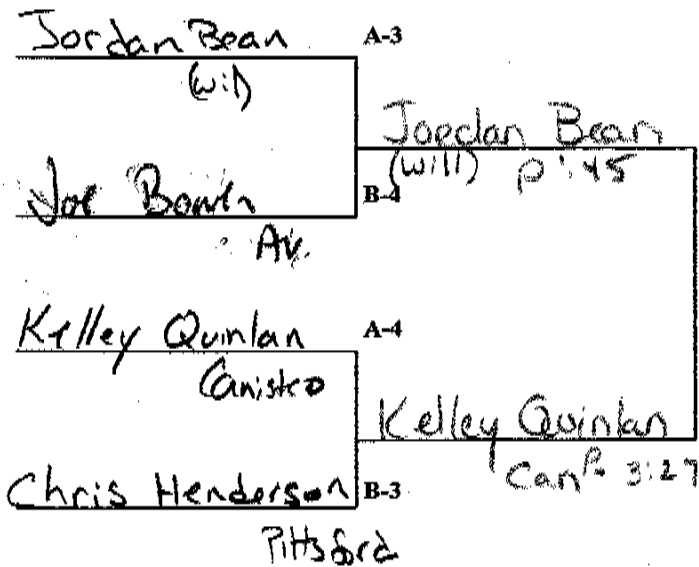

WALT PETERSON INVITATIONAL WRESTLING TOURNAMENT

WEIGHT CLASS 160

Tony Viselli 1ST
 Bath
 Pin 3:16
Anthony Galton 2ND
 Dausville

Josh Kune 3RD
 Newark
 11-1
Dan Leitten 4TH
 Perry

Kelley Quinlan 5TH
 Canisto
 8-5
Jordan Bean 6TH
 Williamson