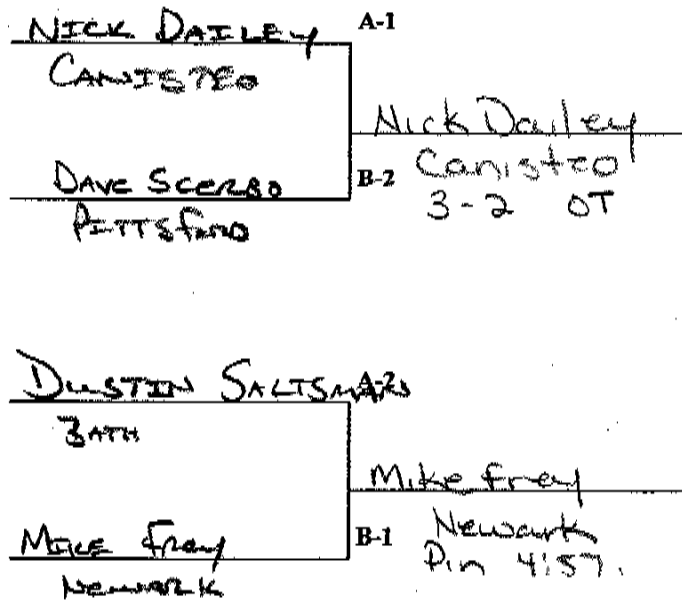

WALT PETERSON INVITATIONAL WRESTLING TOURNAMENT

WEIGHT CLASS 135