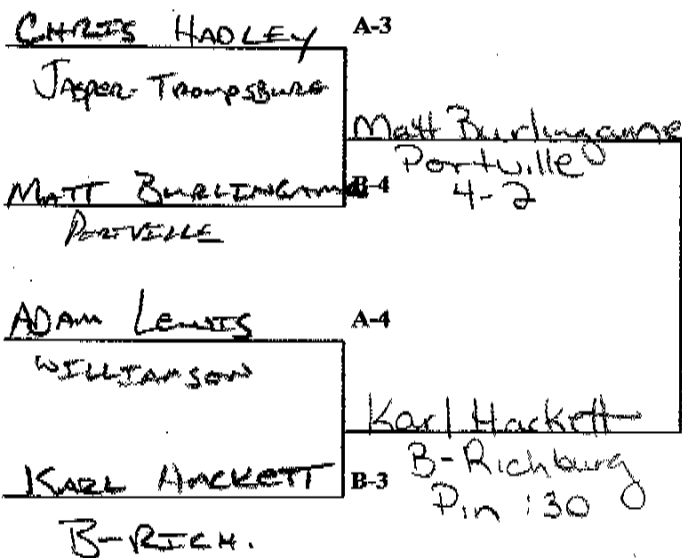

WALT PETERSON INVITATIONAL WRESTLING TOURNAMENT

WEIGHT CLASS 135