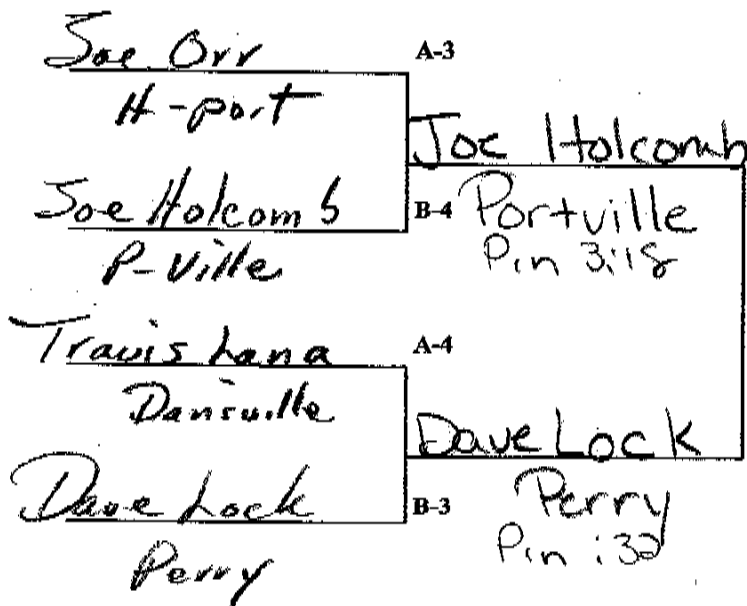

6TH

Dansville

WALT PETERSON INVITATIONAL WRESTLING TOURNAMENT

WEIGHT CLASS 175

- Nate Swift 1ST
Bath
Forfeit
- Travis Dean 2ND
Boliver Richburg

- Chris Bowles 3RD
Newark
- Owen Farrell 4TH
HFL

- Josh Haynes 5TH
Pottsville
Pin 4:24
- Nick Iulivucci 6TH
Pittsford

WALT PETERSON INVITATIONAL WRESTLING TOURNAMENT

WEIGHT CLASS 152

Devon Birch 1ST
Canister
8-5

Sean Safford 2ND
Newark

Tom Worboys 3RD
HFL
Pin 5:30

Sean Kelly 4TH
Pittsford

Dave Lock 5TH
Perry
11-8

Joe Holcomb 6TH
Portville