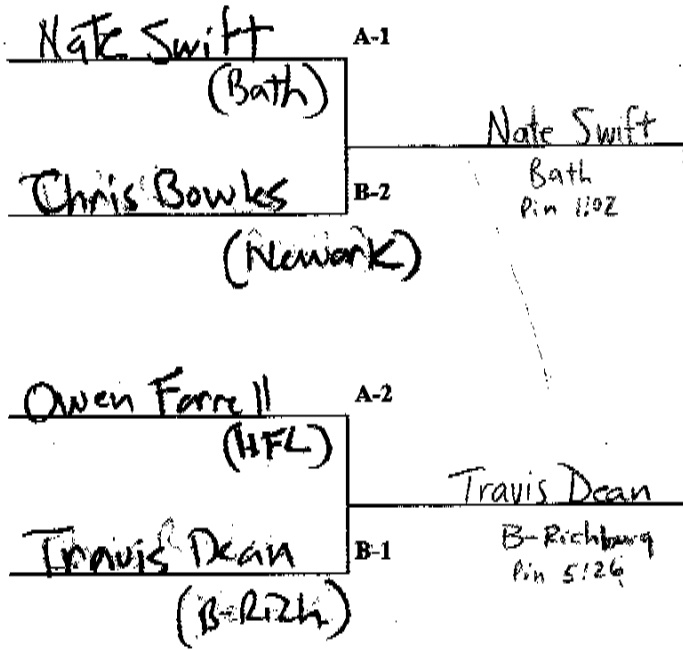

Nate Close (Dan)

P-1:38

Brad Rutherford

(P-Yan)

Brad Rutherford

5TH

Pennington
Pin 1:51

Nate Close

6TH

Dansville

WALT PETERSON INVITATIONAL WRESTLING TOURNAMENT

WEIGHT CLASS 175

- Nate Swift 1ST
Bath
Forfeit
- Travis Dean 2ND
Boliver Richburg

- Chris Bowles 3RD
Newark
- Owen Farrell 4TH
HFL

- Josh Haynes 5TH
Pottsville
Pin 4:24
- Nick Iulivucci 6TH
Pittsford