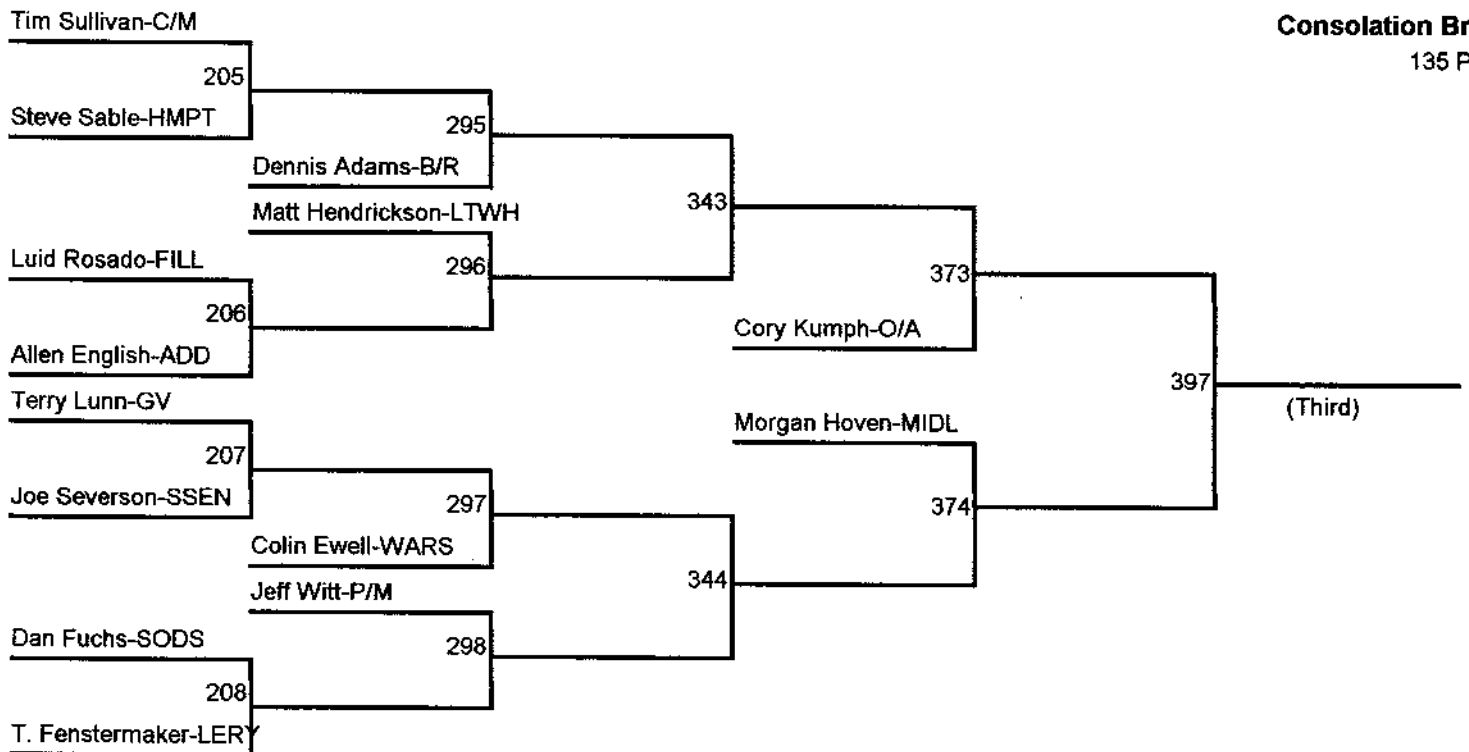

Consolation Bracket

135 Pound