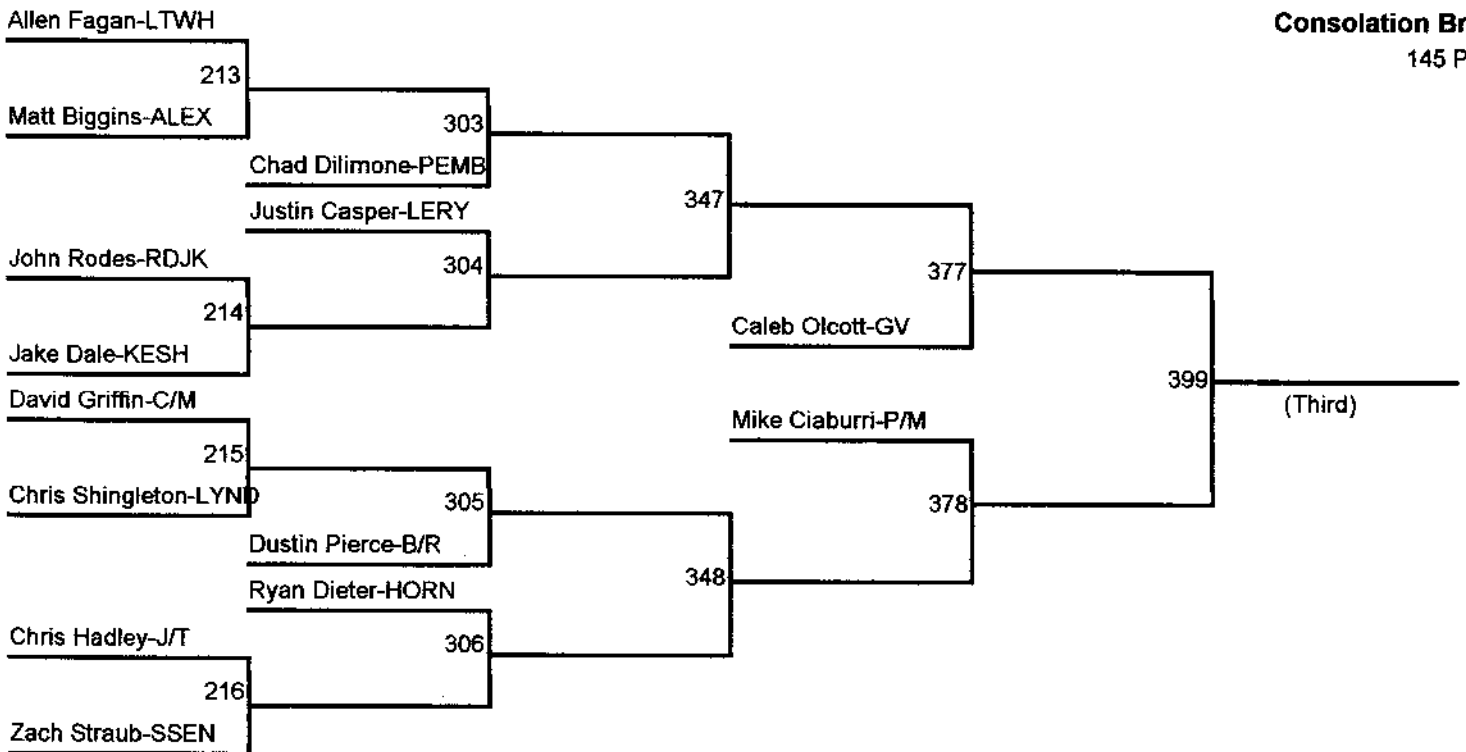

Consolation Bracket

145 Pounds