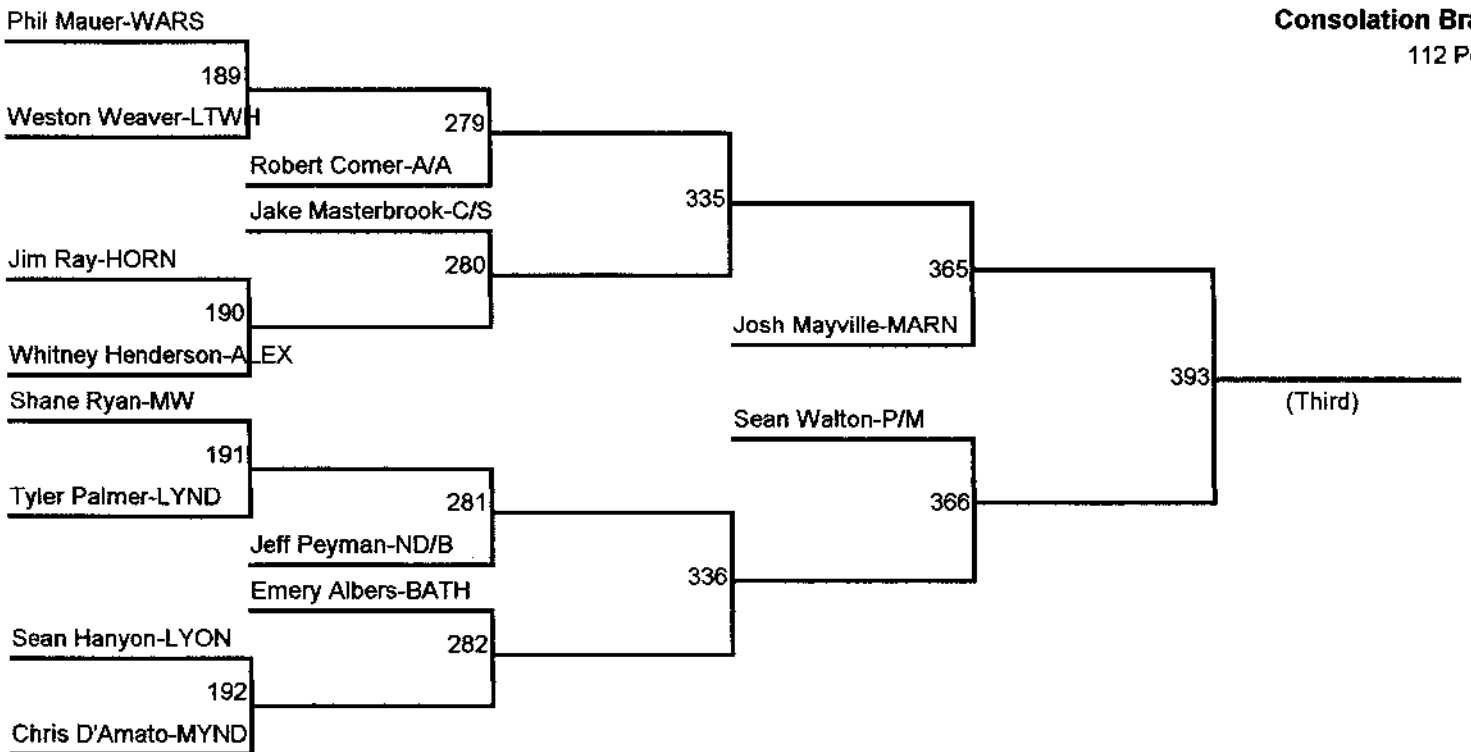

Consolation Bracket

112 Pound