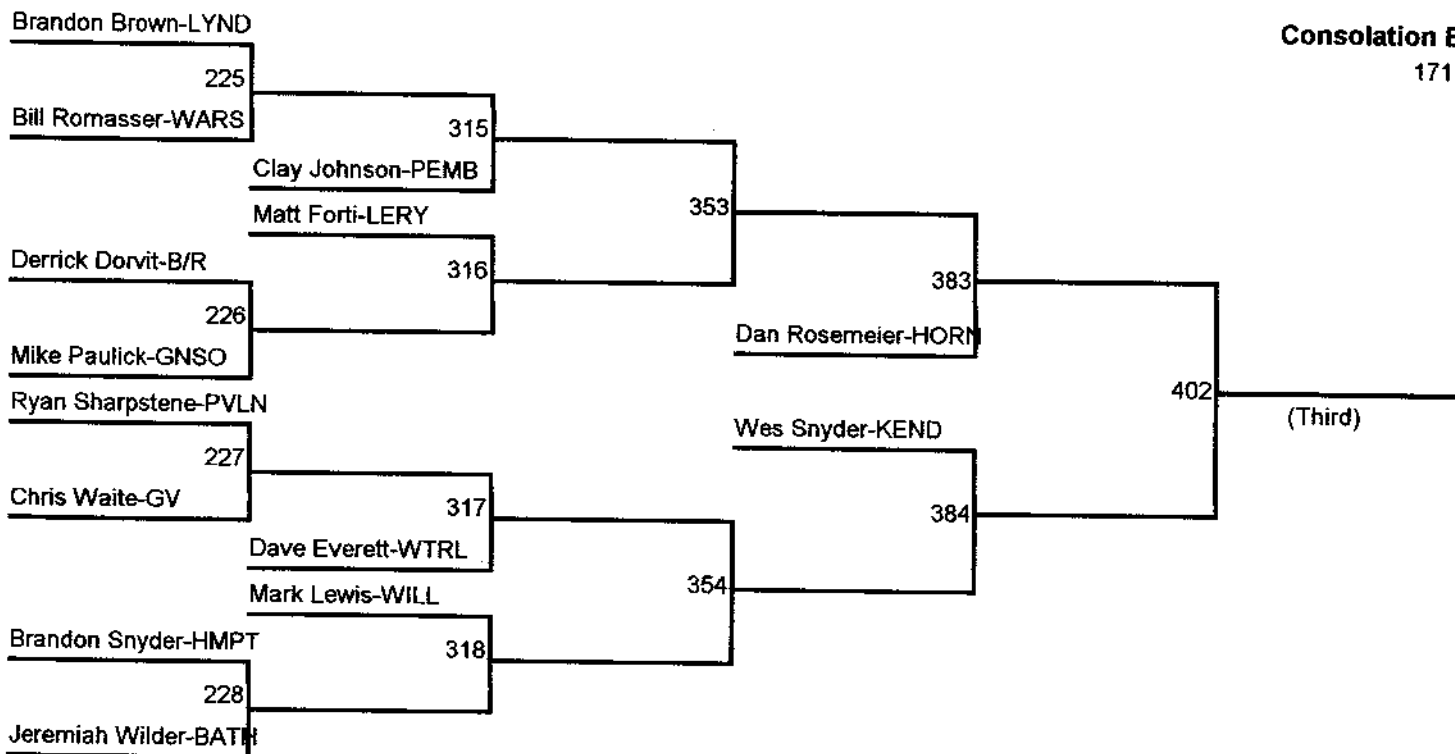

Consolation Bracket

171 Pound