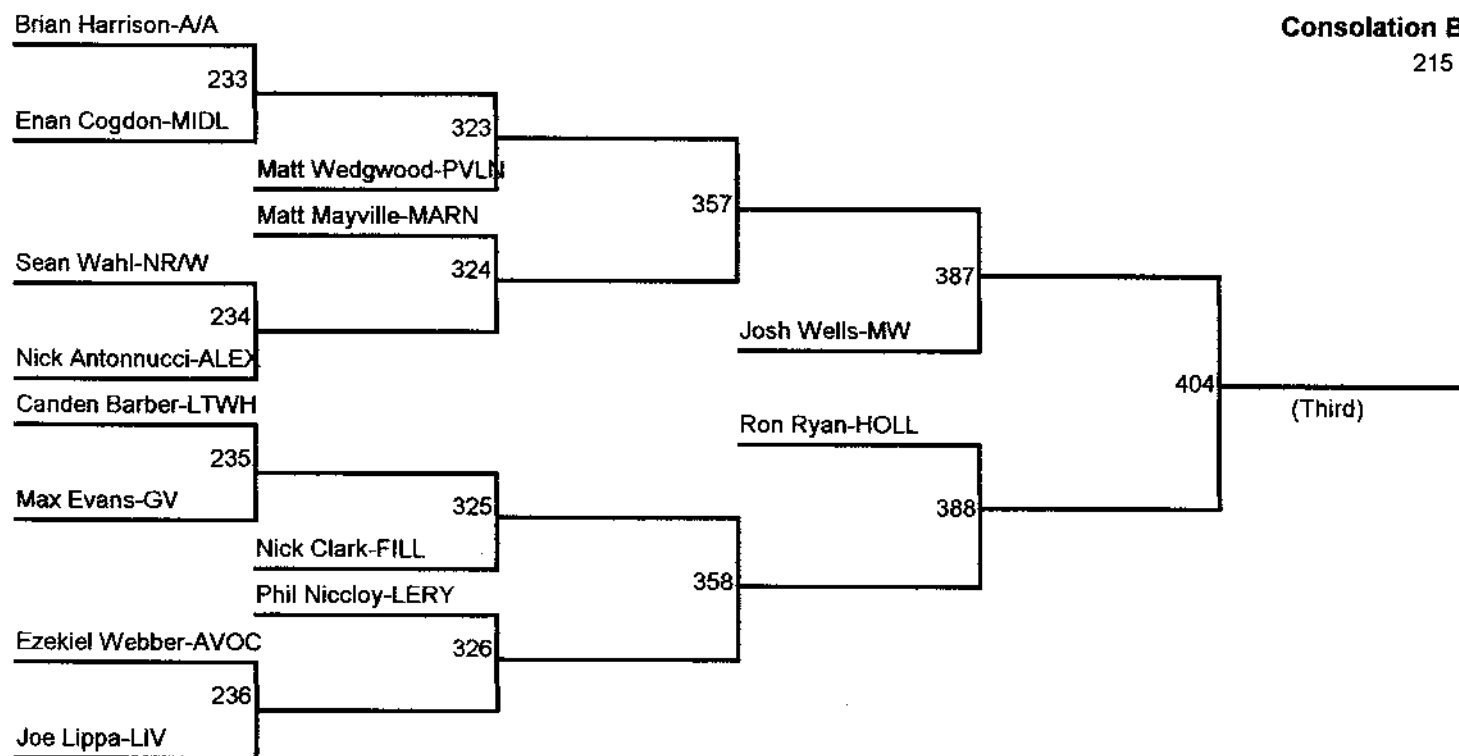

Consolation Bracket

215 Pounds