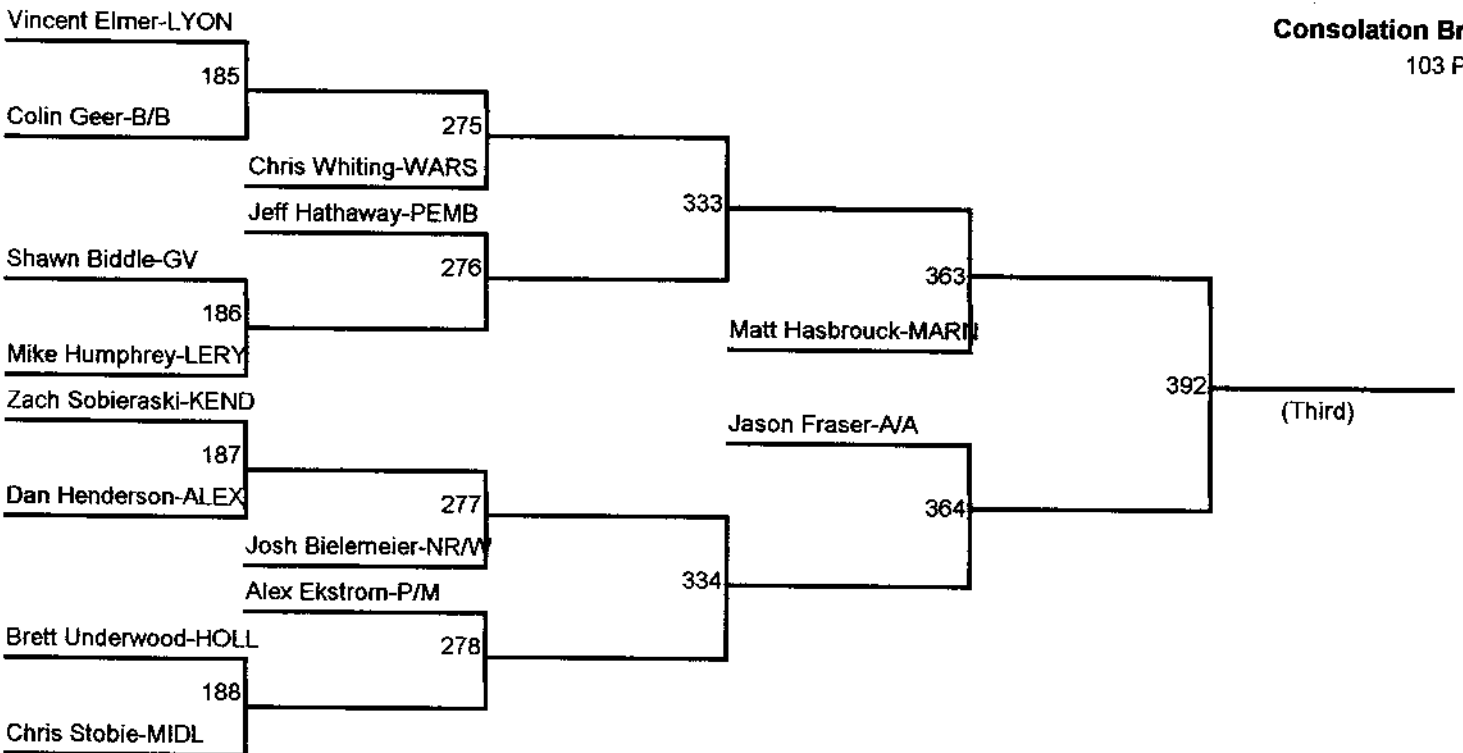

Consolation Bracket

103 Pound