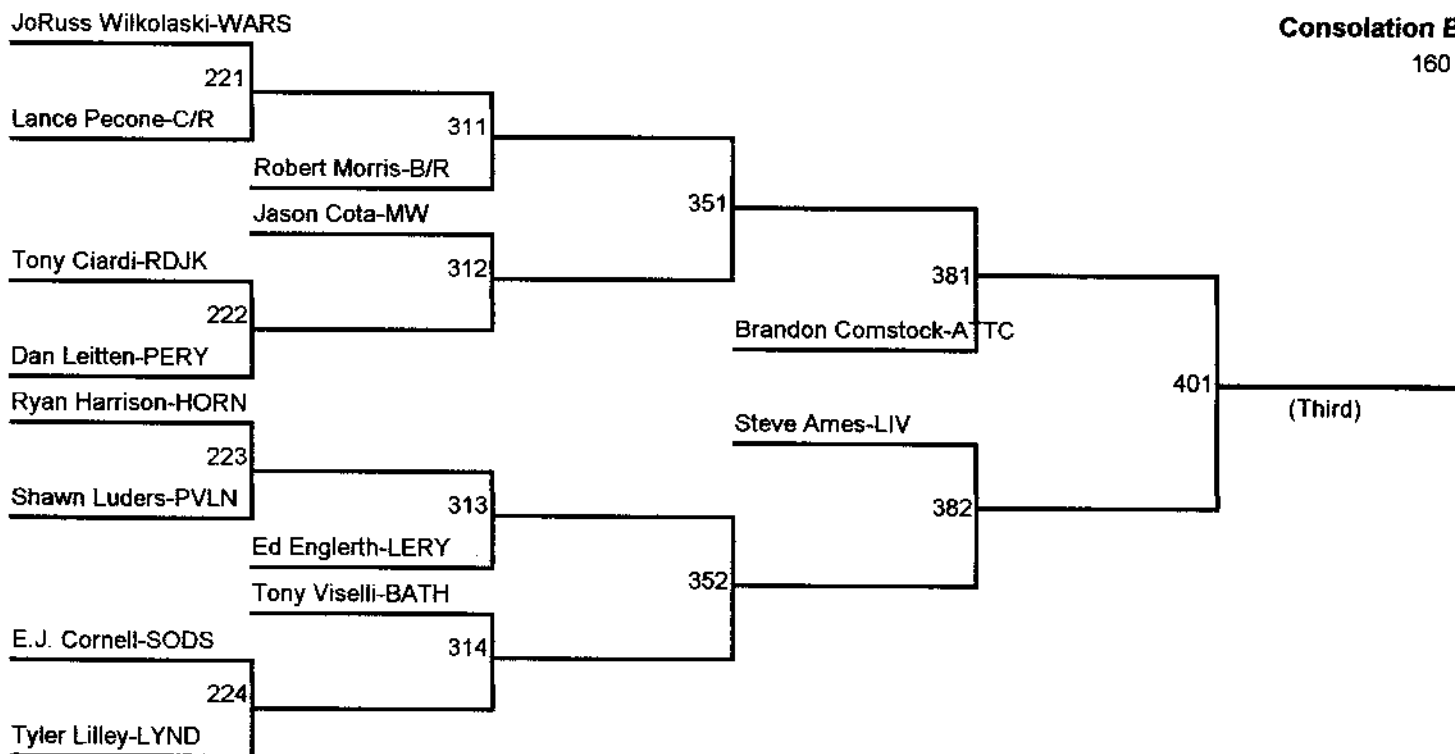

Consolation Bracket

160 Pound