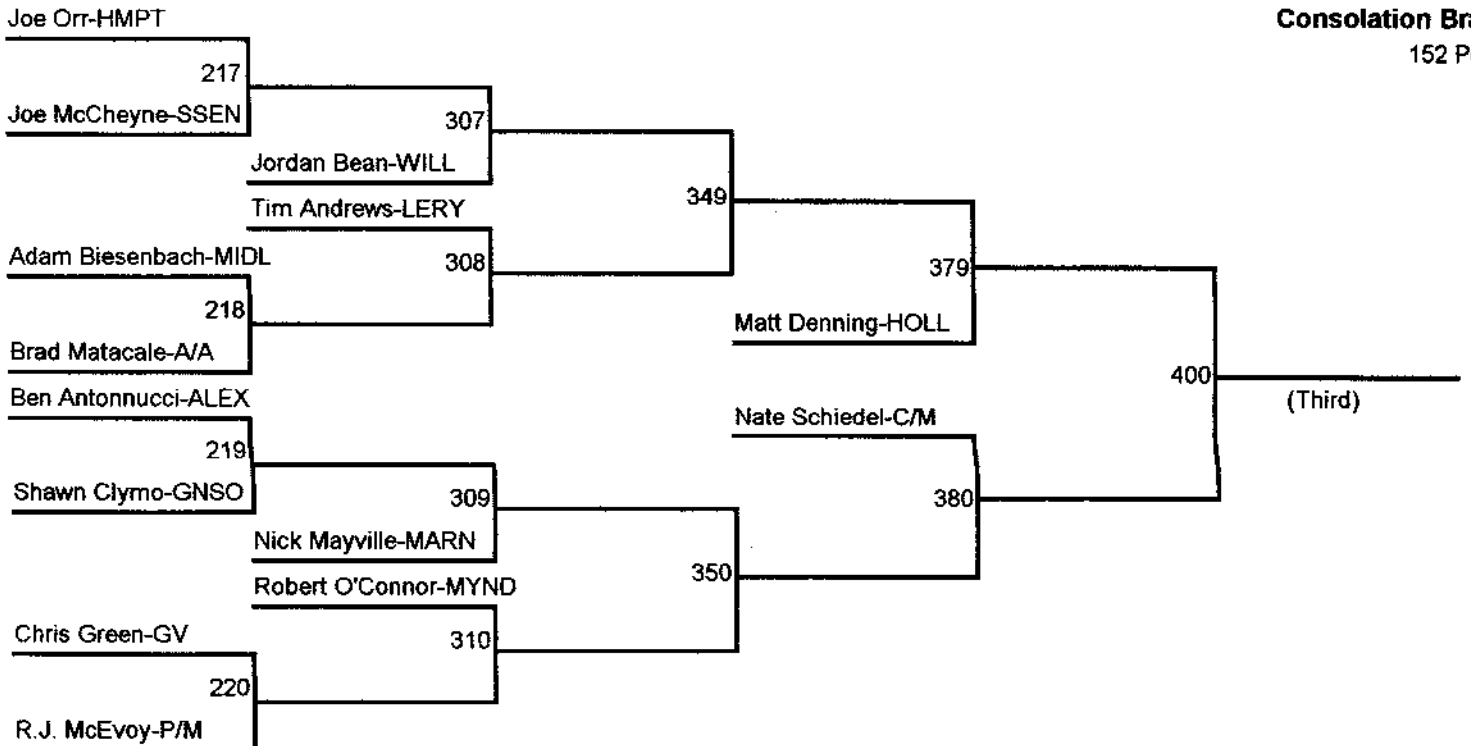

Consolation Bracket

152 Pound