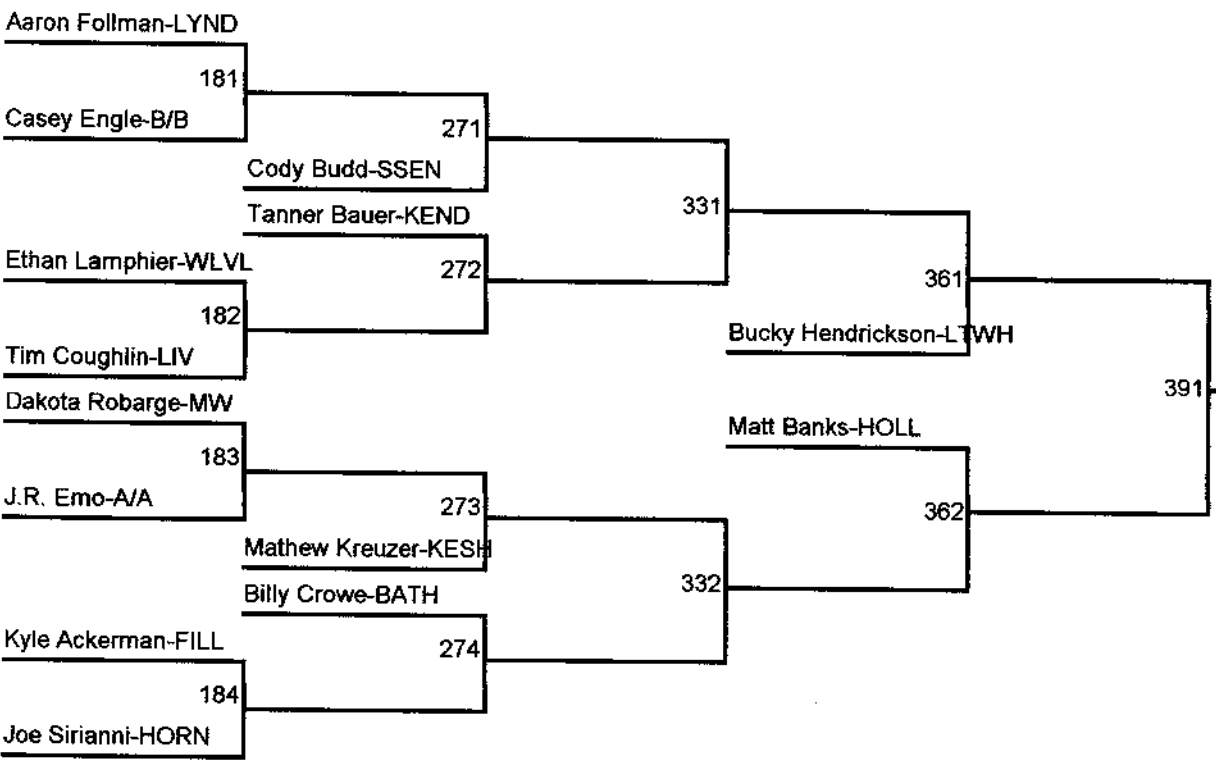

2005 SuperSectionals - Division

Championship Brack
96 Poun

IAN PADDOCK
(Champion)
14-0

Consolation Brack
96 Poun

(Third)