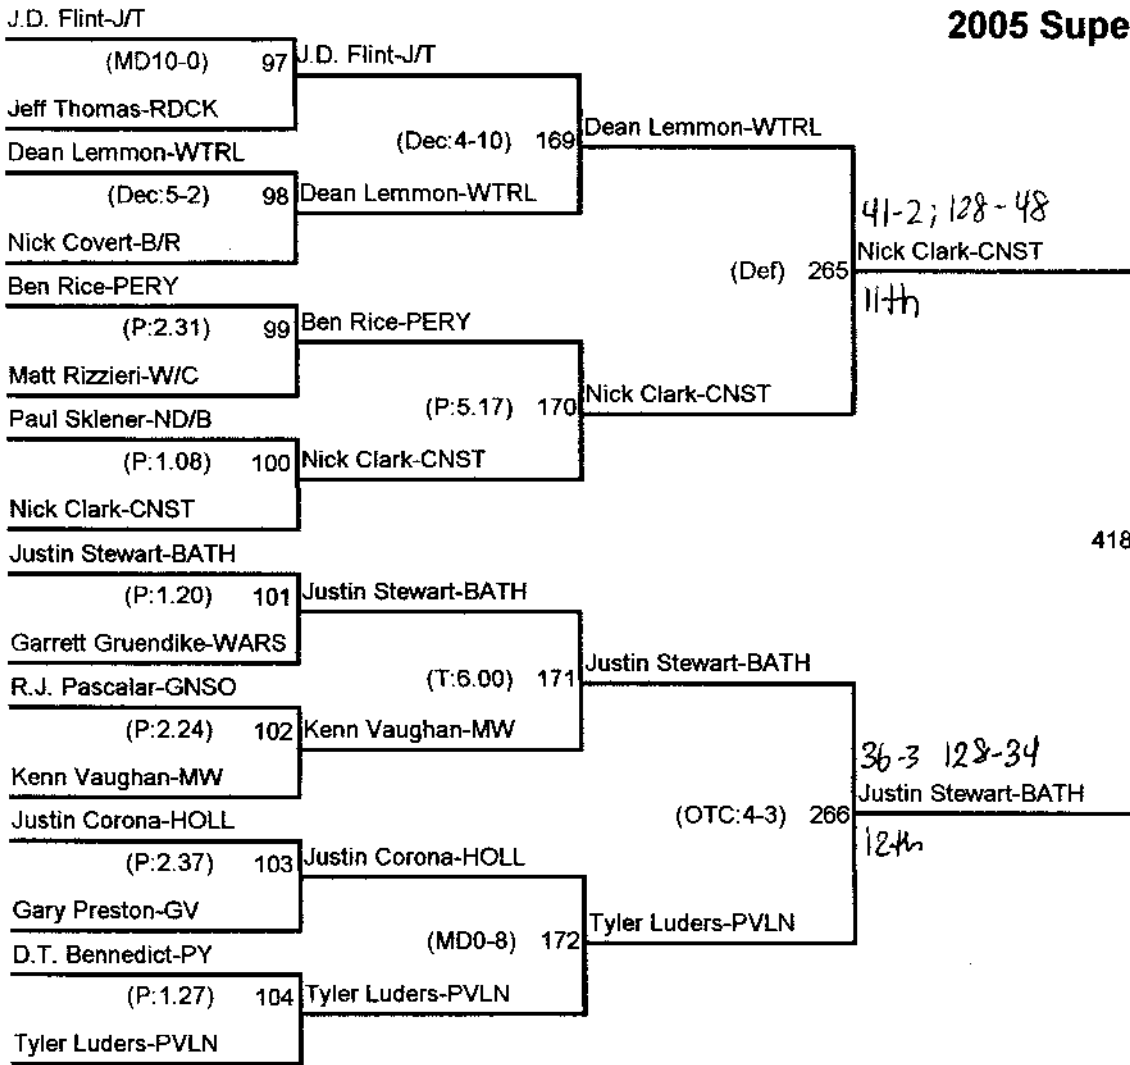

2005 SuperSectionals - Division 2

Championship Bracket

189 Pounds