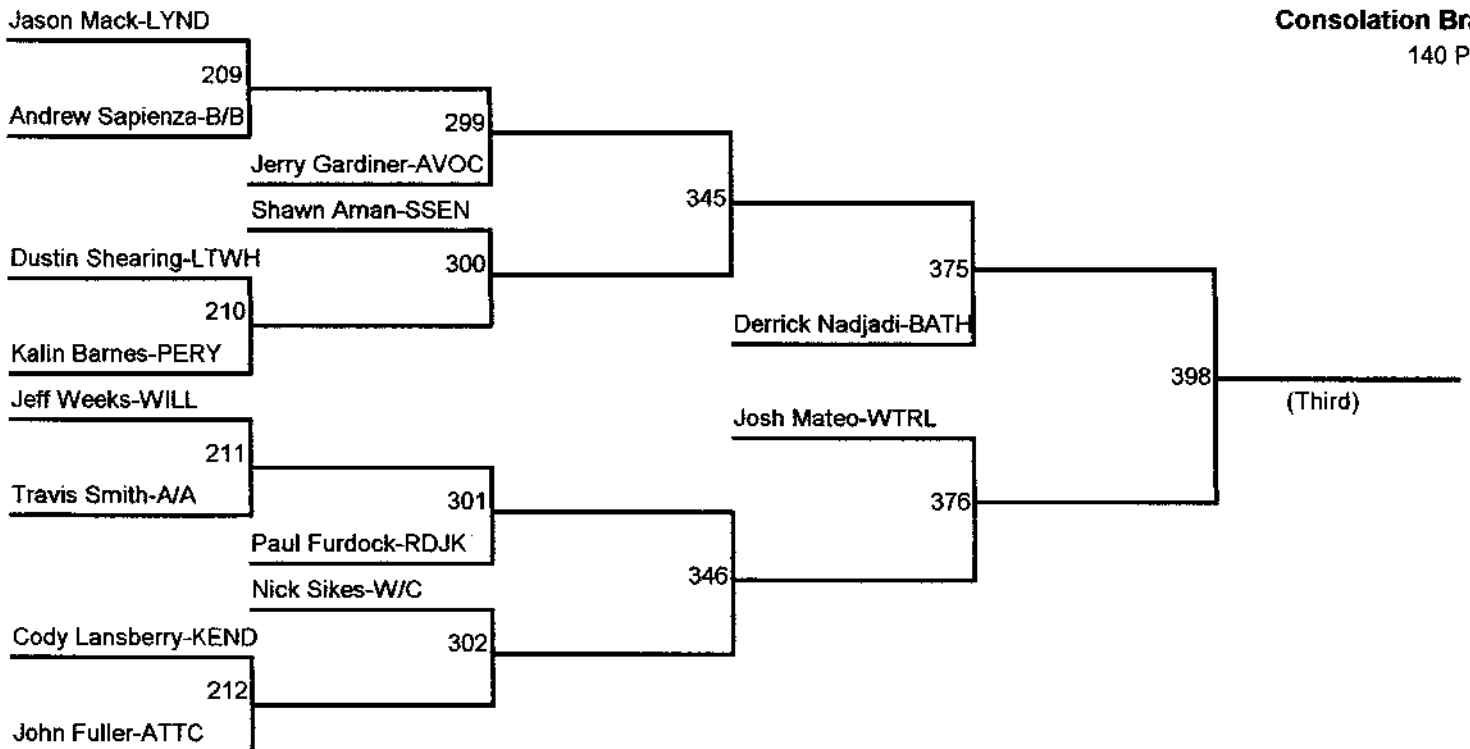

Consolation Bracket

140 Pound