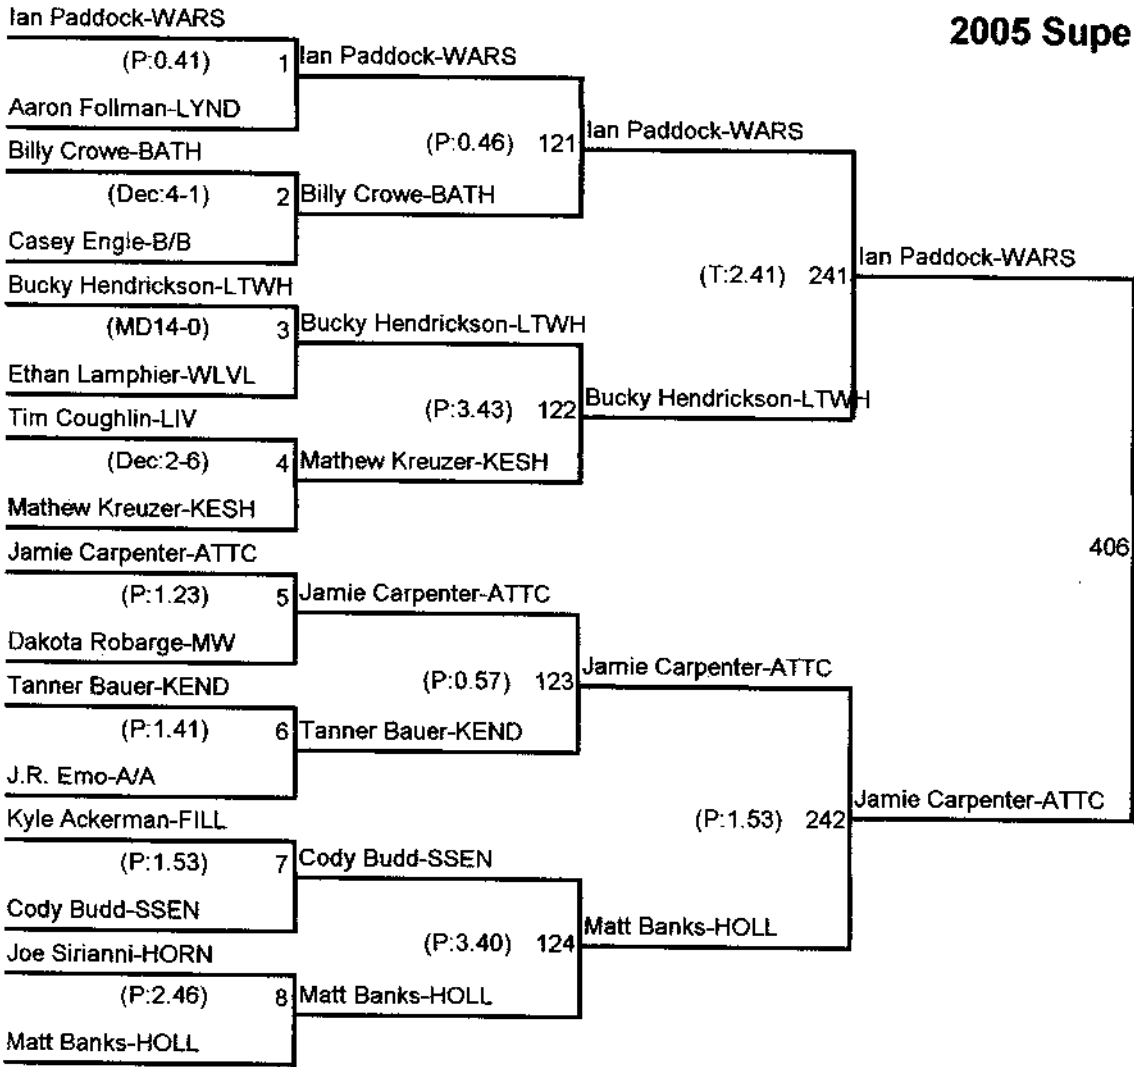

# 2005 SuperSectionals - Division

Championship Brack  
96 Poun

**IAN PADDOCK**  
(Champion)  
14-0

Consolation Brack  
96 Poun

(Third)