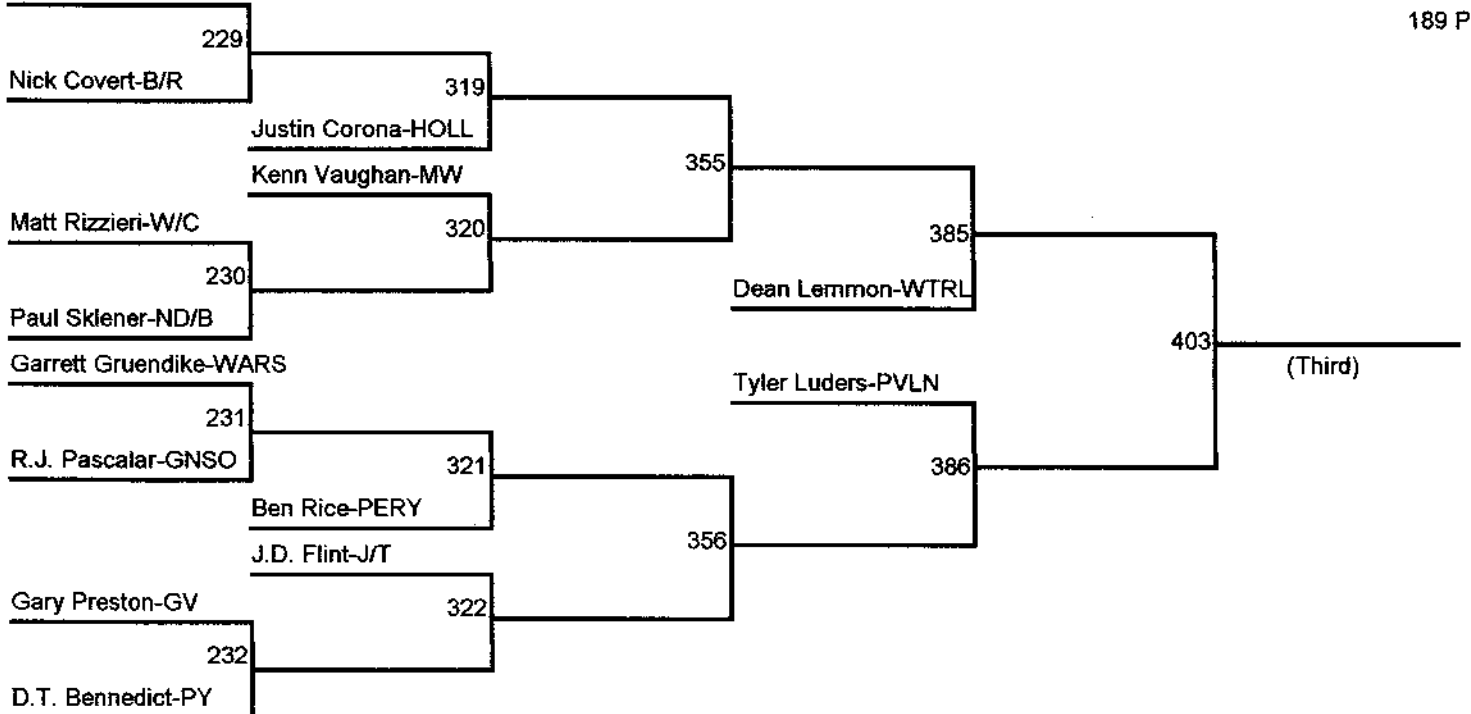

Nick CLARK

(Champion)

11-3

36-3 128-34

Justin Stewart-BATH

12th

Jeff Thomas-RDCK

Consolation Bracket

189 Pound