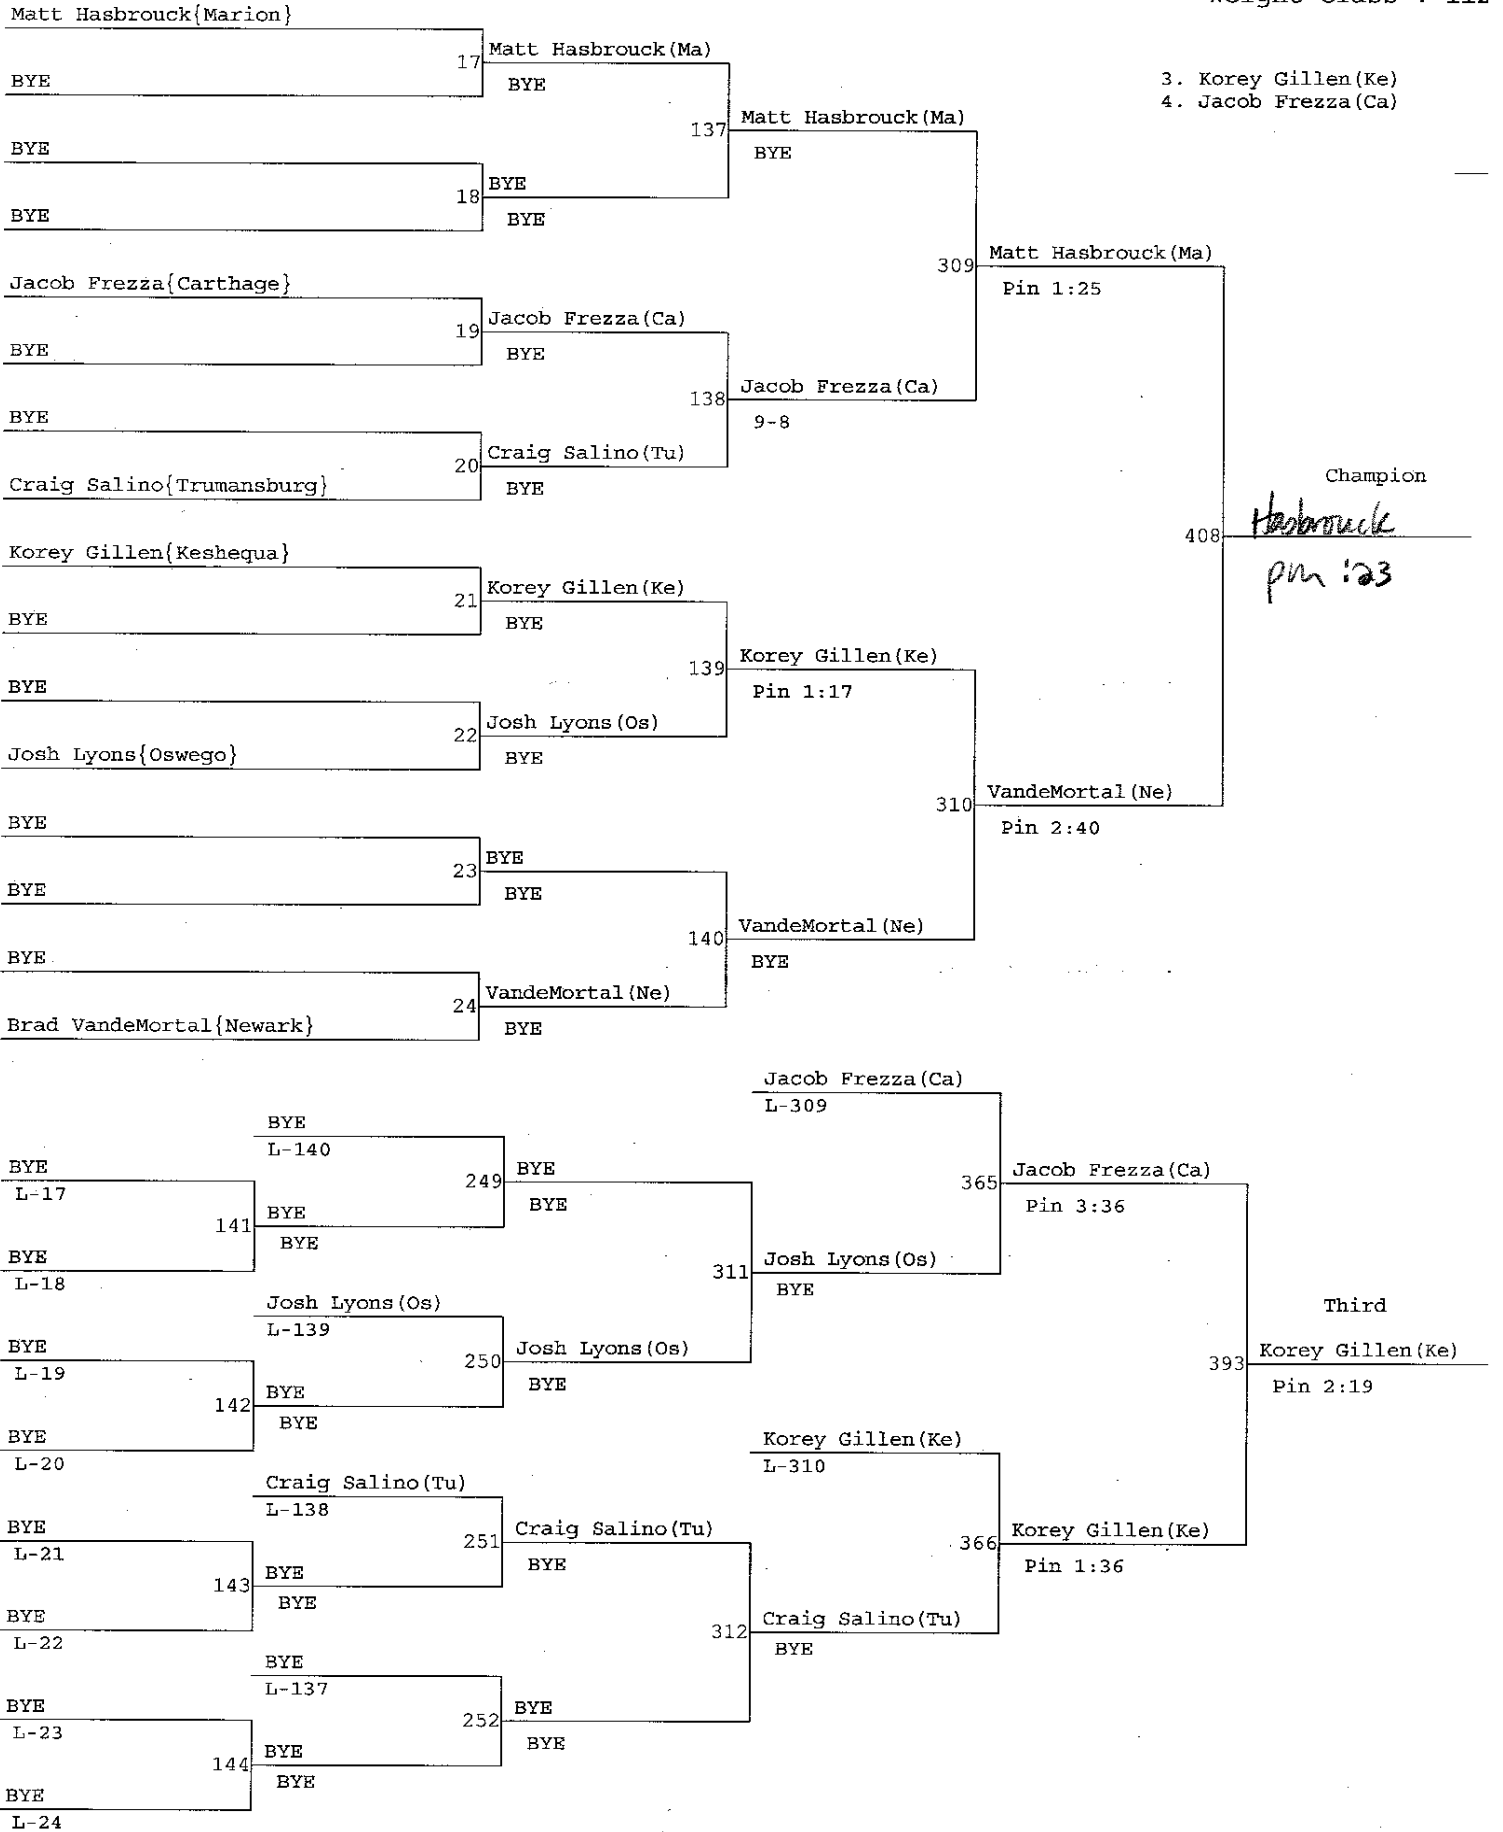

32nd Annual Newark Wrestling Tournament - 2006

Weight Class : 112