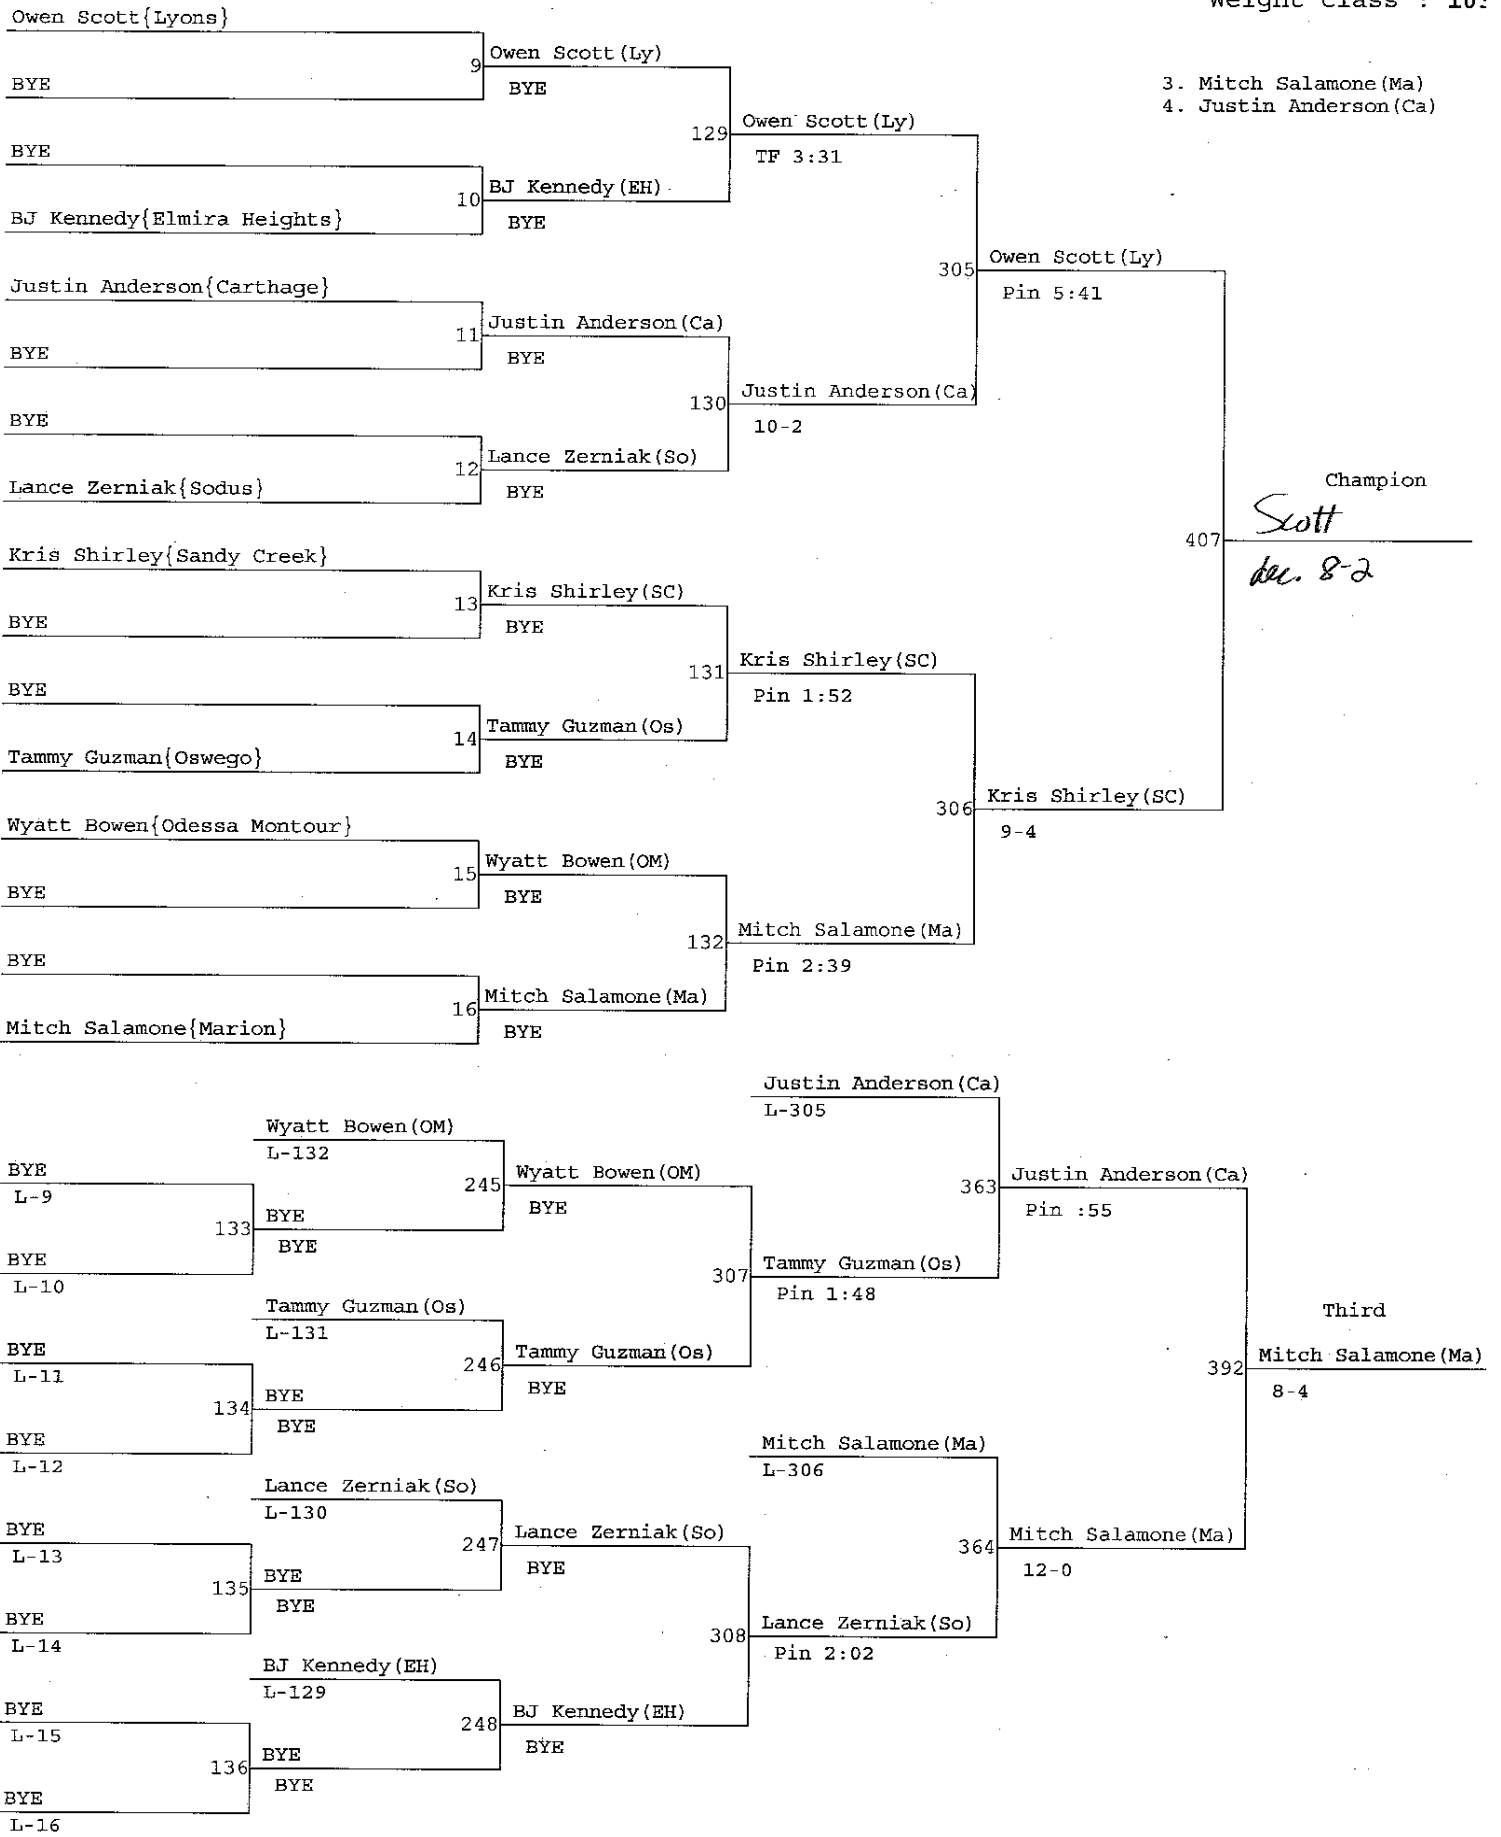

32nd Annual Newark Wrestling Tournament - 2006

Weight Class : 103