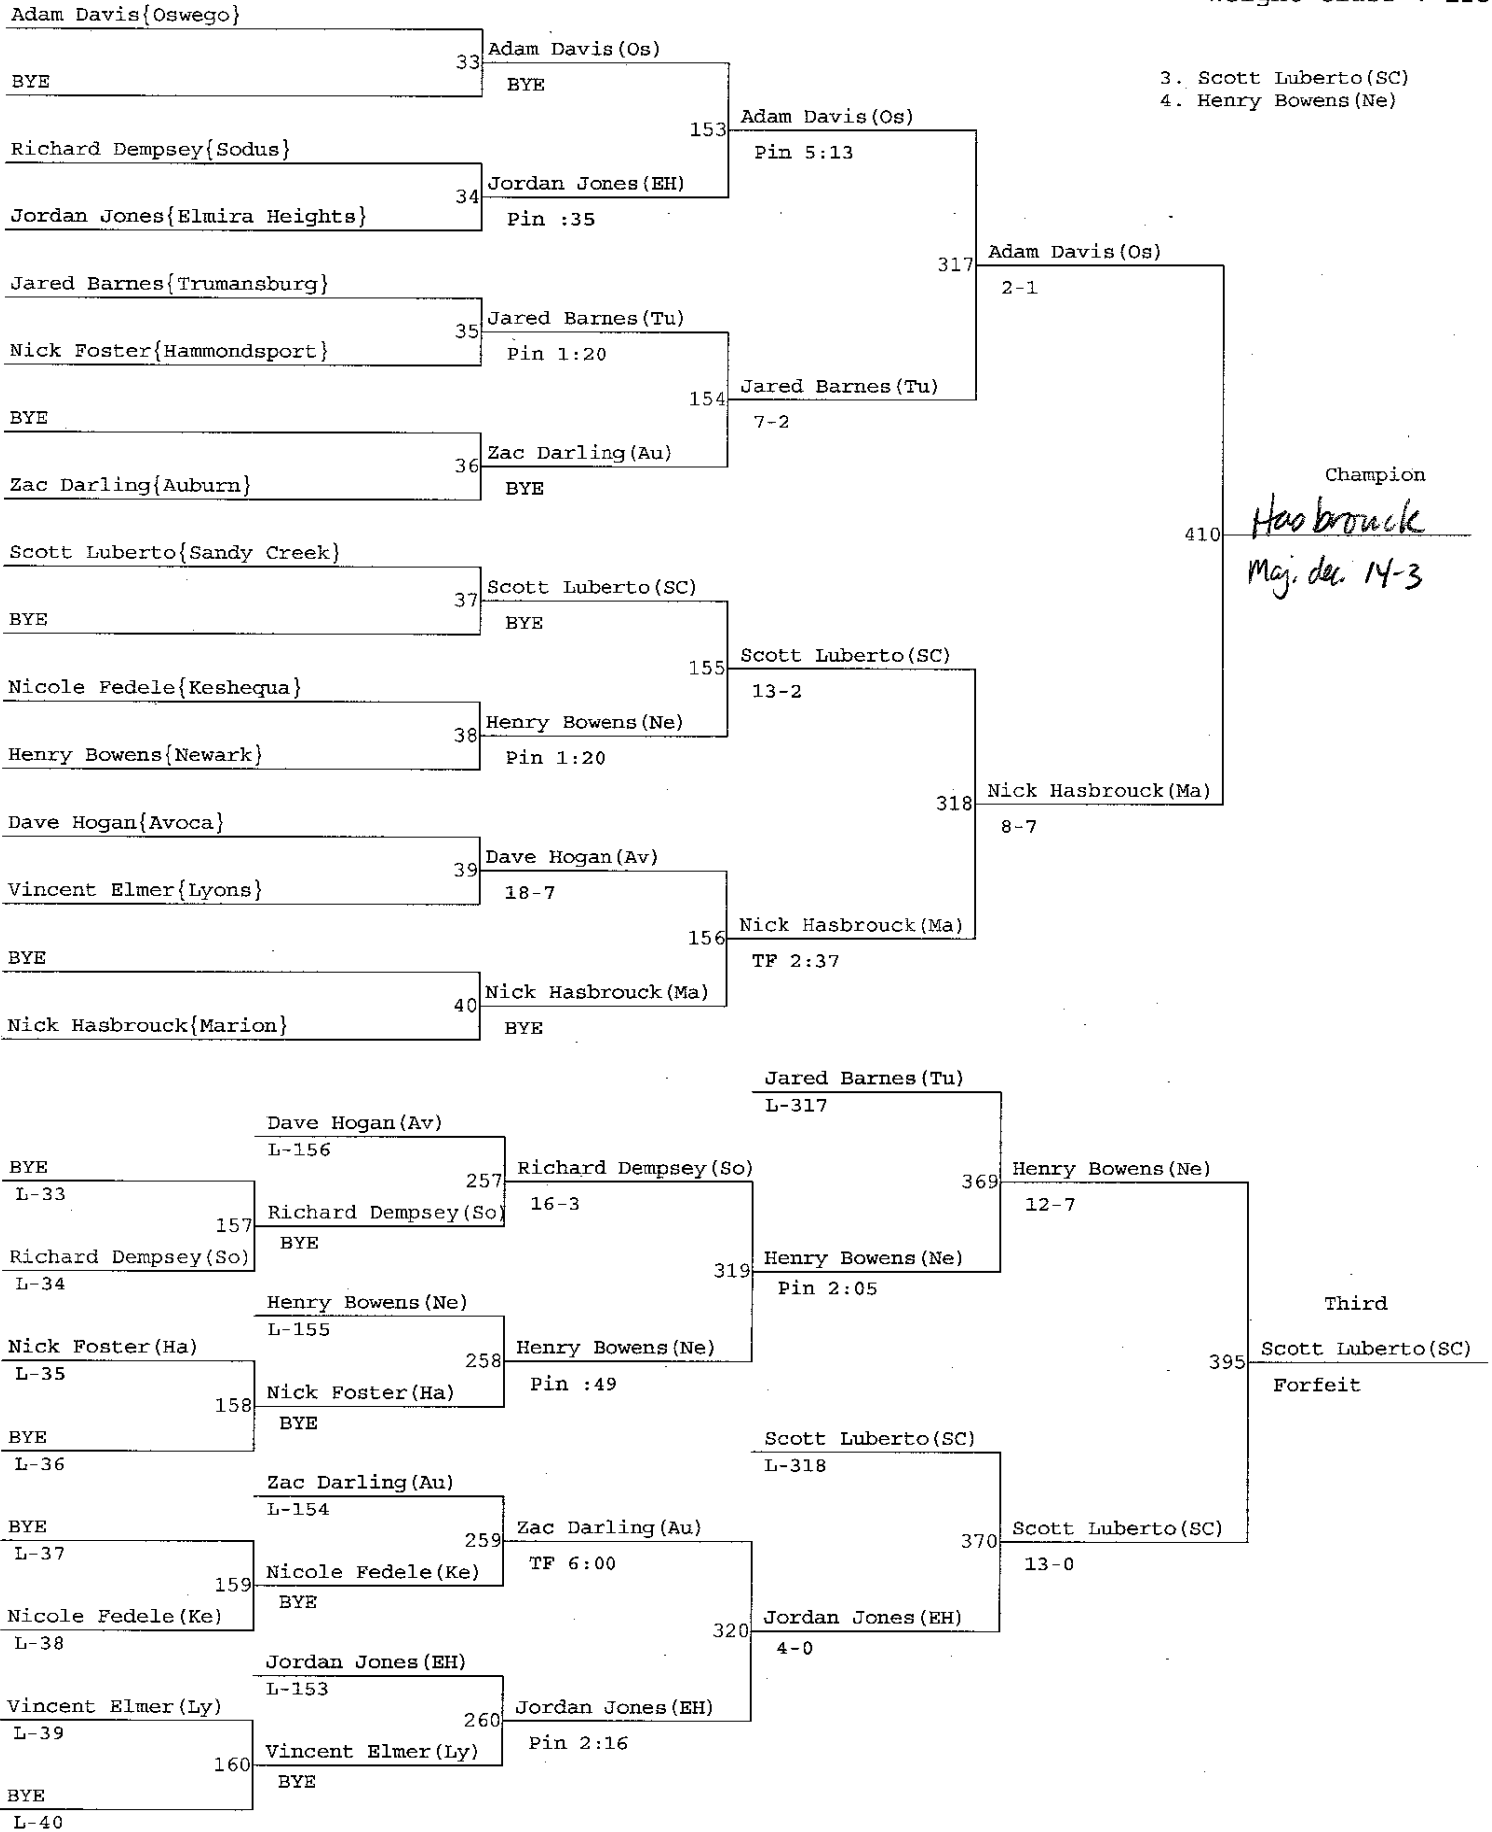

32nd Annual Newark Wrestling Tournament - 2006

Weight Class : 125