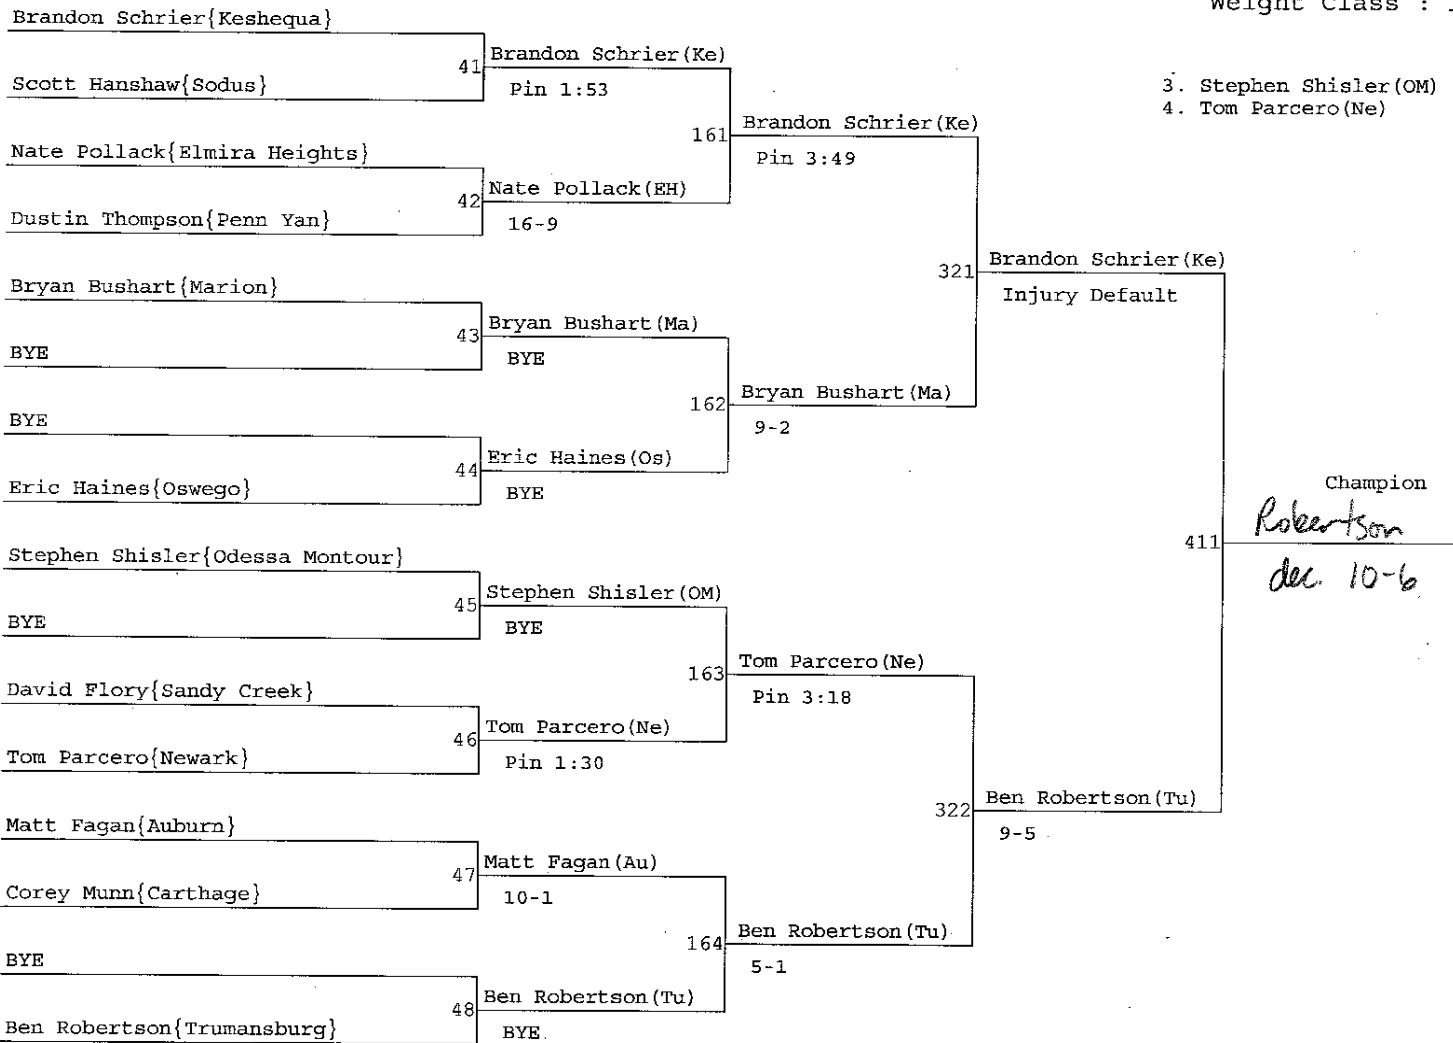

32nd Annual Newark Wrestling Tournament - 2006

Weight Class : 130

3. Stephen Shisler(OM)
4. Tom Parcerro(Ne)

321

Brandon Schrier(Ke)

Injury Default

411

Champion

*Robertson
dec 10-6*

163

Tom Parcerro (Ne)

Pin 3:18

322

Ben Robertson(Tu)

9-5

164

Ben Robertson (Tu)

5-1

Bryan Bushart (Ma)

L-321

Matt Fagan(Au)

Pin 4:08

371

Stephen Shisler(OM)

Forfeit

323

Stephen Shisler(OM)

Forfeit

396

Third

Stephen Shisler(OM)

3-1

Tom Parcerro (Ne)

L-322

372

Tom Parcerro (Ne)

2-0 OT

324

Eric Haines (Os)

7-4

Matt Fagan(Au)

L-164

Scott Hanshaw(So)

L-41

165

Scott Hanshaw(So)

BYE

BYE

L-42

Stephen Shisler(OM)

L-163

Dustin Thompson(PY)

L-43

166

Dustin Thompson(PY)

BYE

BYE

L-44

Eric Haines(Os)

L-162

BYE

L-45

167

David Flory(SC)

BYE

David Flory(SC)

L-46

Nate Pollack(EH)

L-161

Corey Munn(Ca)

L-47

168

Corey Munn(Ca)

BYE

BYE

L-48

Corey Munn(Ca)

12-3