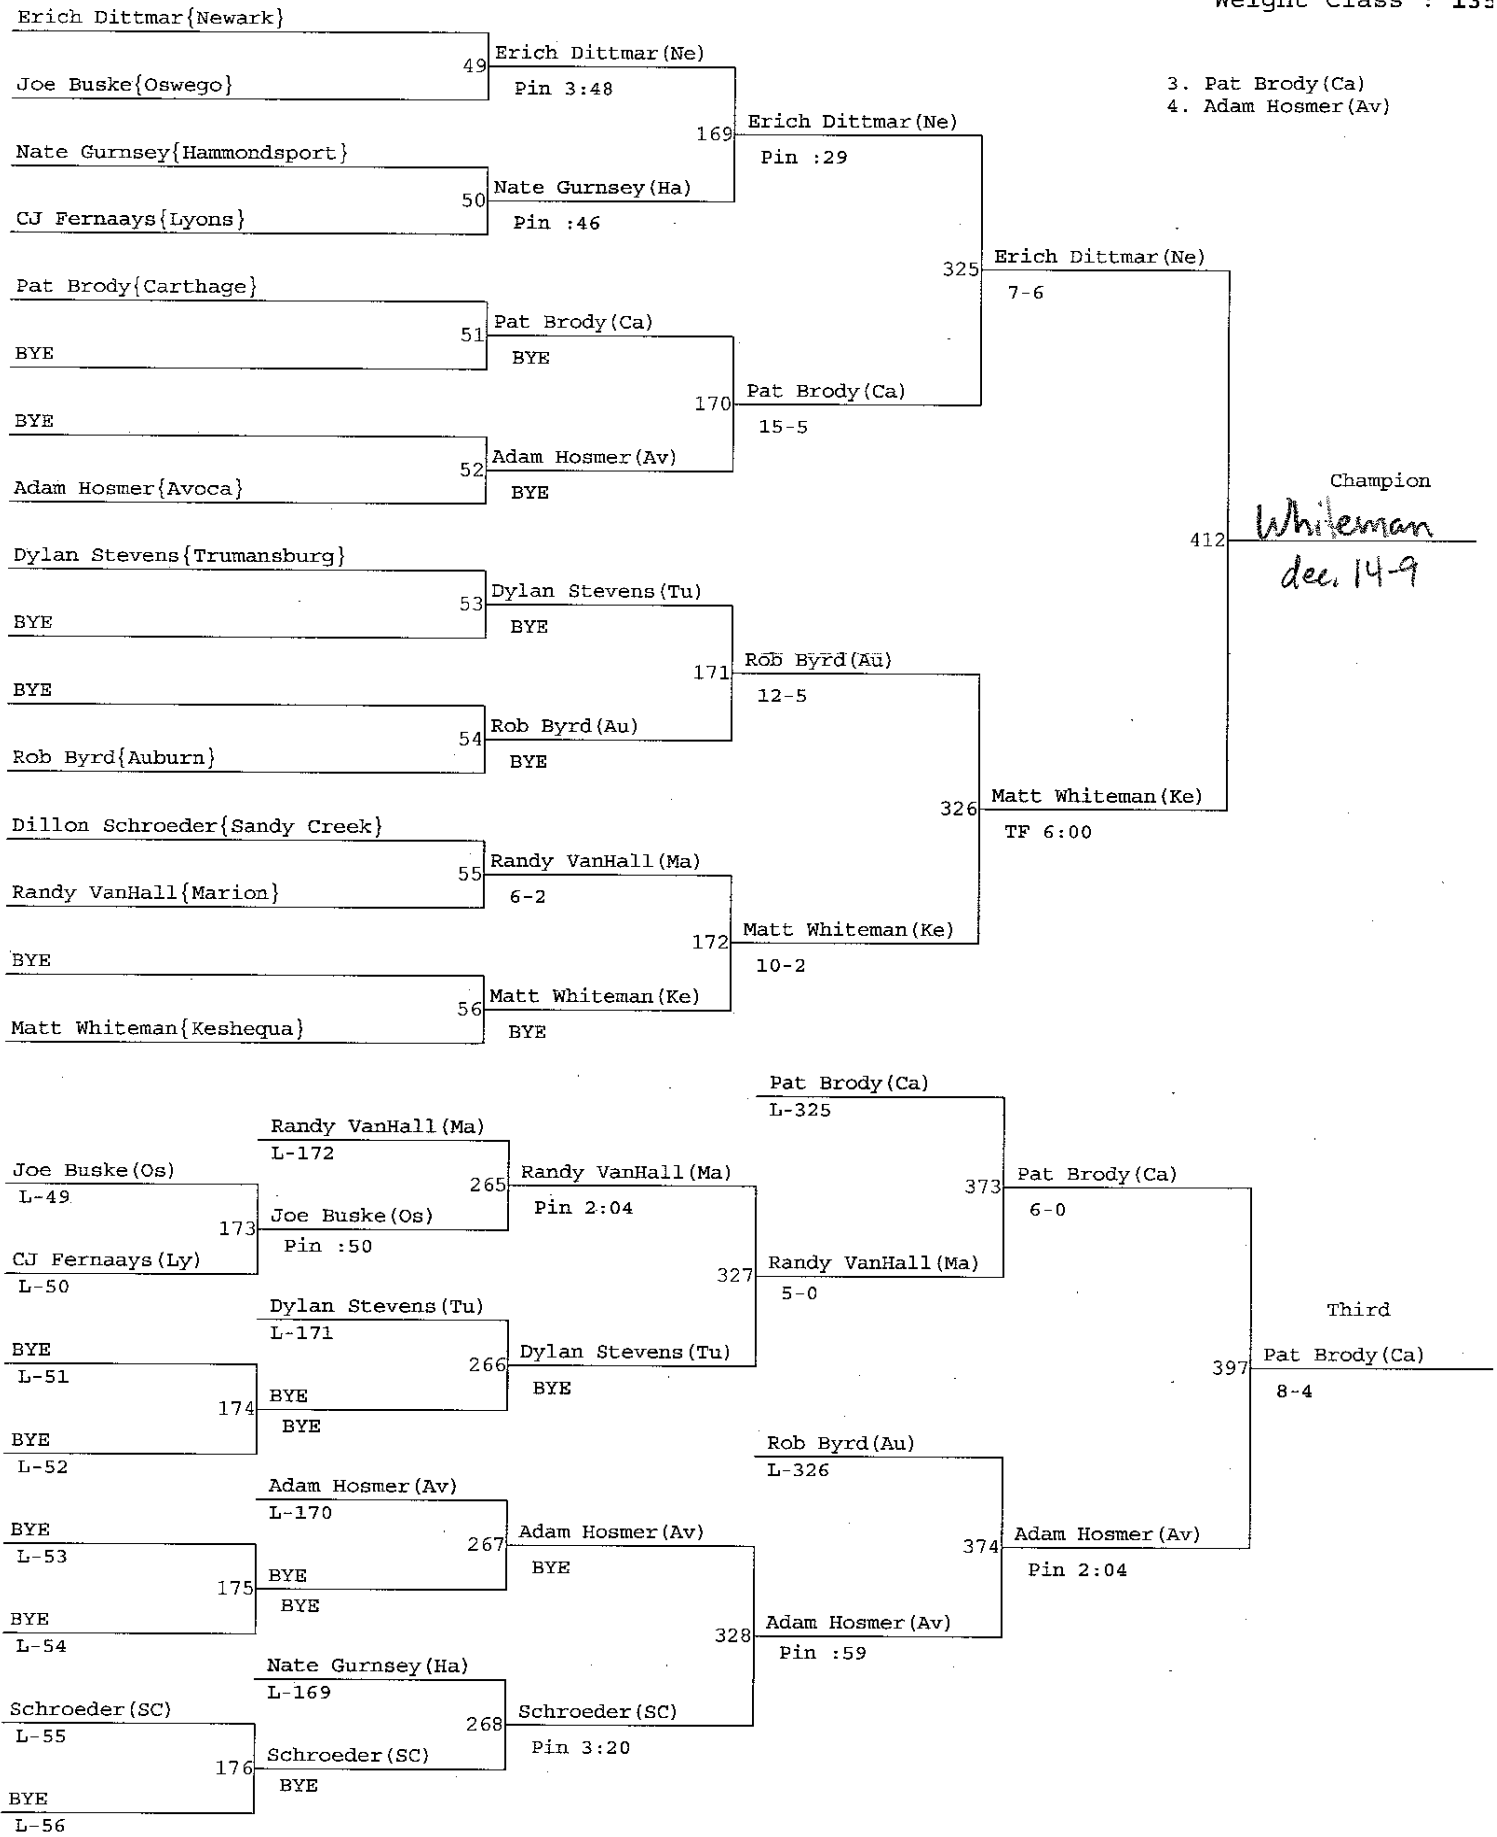

32nd Annual Newark Wrestling Tournament - 2006

Weight Class : 135