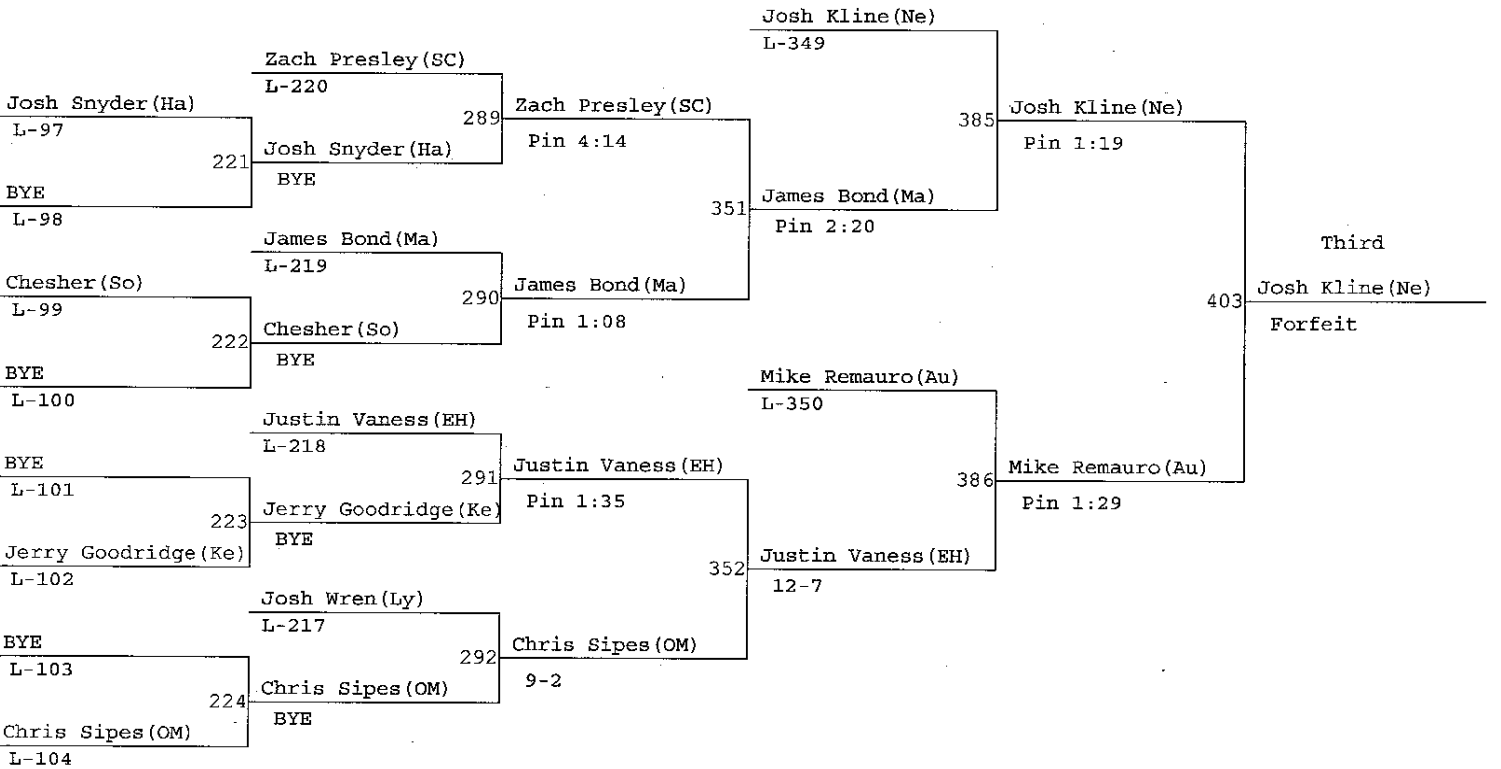

32nd Annual Newark Wrestling Tournament - 2006

Weight Class : 189