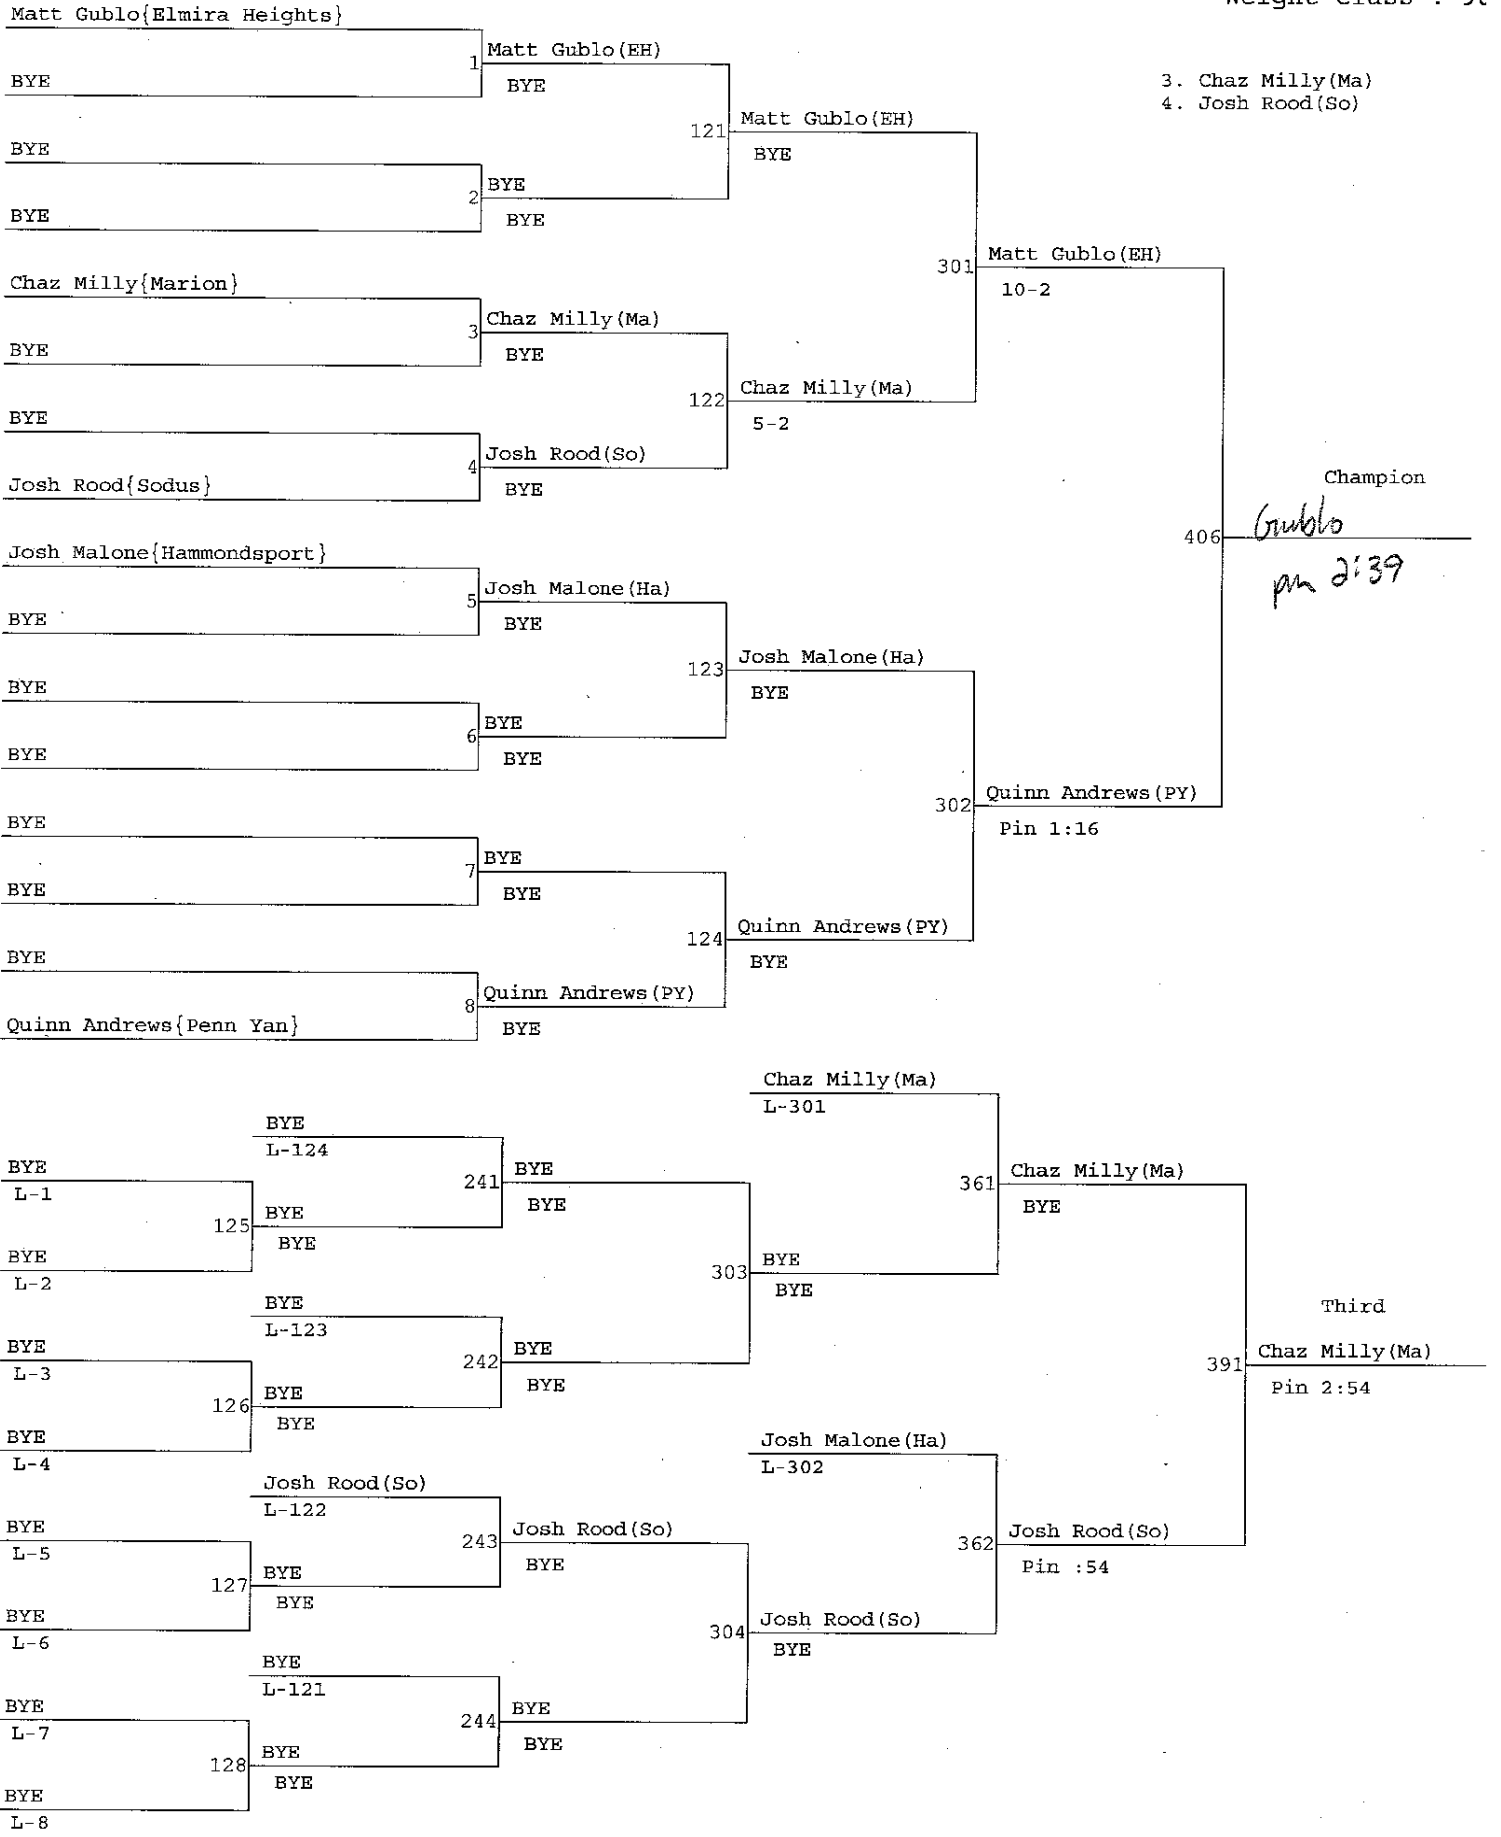

Newark Tournament

January 28, 2006

Team Scores

1. Newark	222
2. Marion	163
3. Keshequa	139
4. Auburn	96.5
5. Carthage	91
6. Oswego	89
7. Sodus	75
8. Penn Yan	73
9. Elmira T. E.	62
10. Odessa Montour	61
11. Sandy Creek	59
12. Avoca	36
13. Hammondsport	32
14. Lyons	30.5
15. Trumansburg	29
16. Pulaski	12

Af PIn 4:14 Henry Bowens (Newark) 125

MOW 140 Adam Golding (Newark)

Mike Howard got his 100th career win at the tournament and won his first varsity tournament.

32nd Annual Newark Wrestling Tournament - 2006

Weight Class : 96