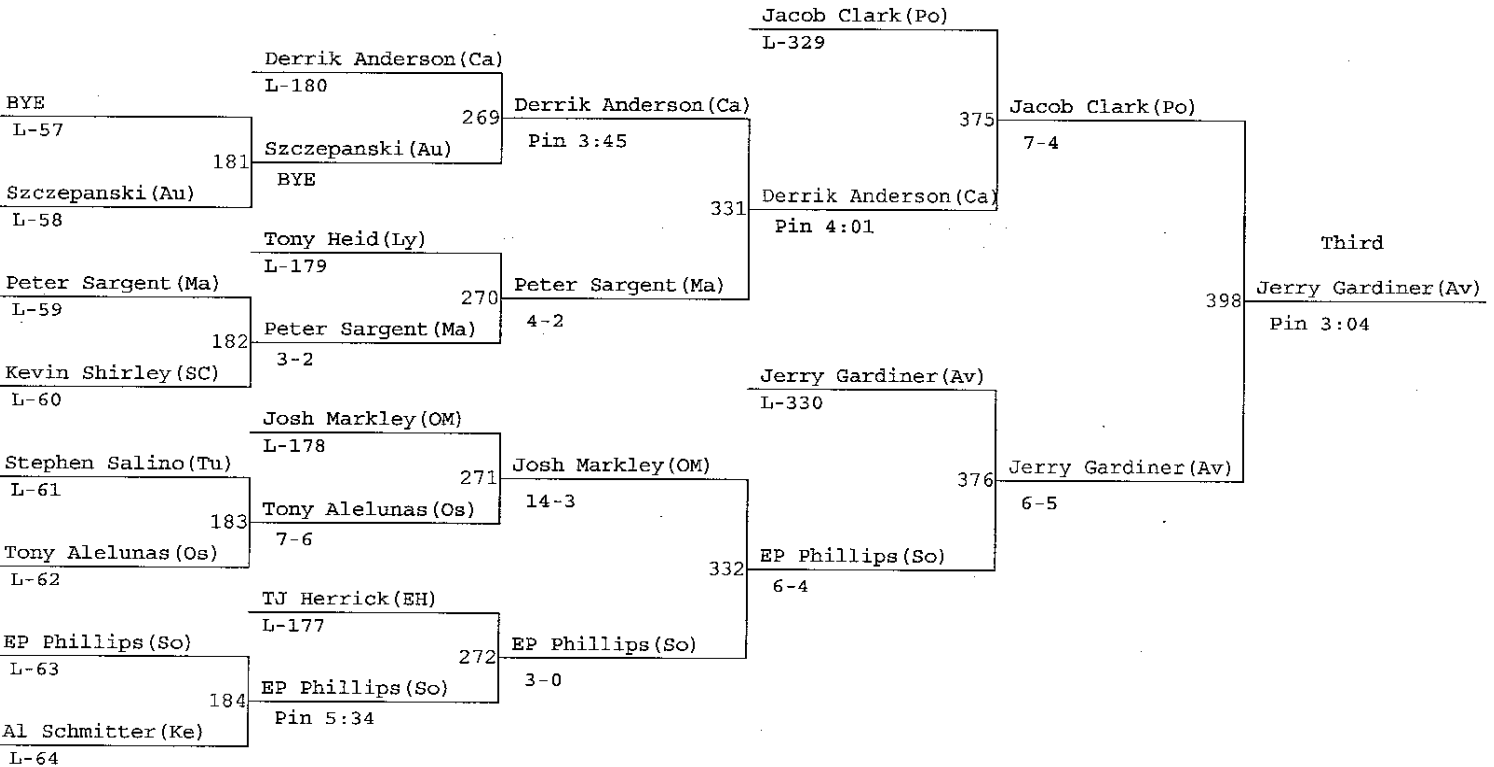

32nd Annual Newark Wrestling Tournament - 2006

Weight Class : 140