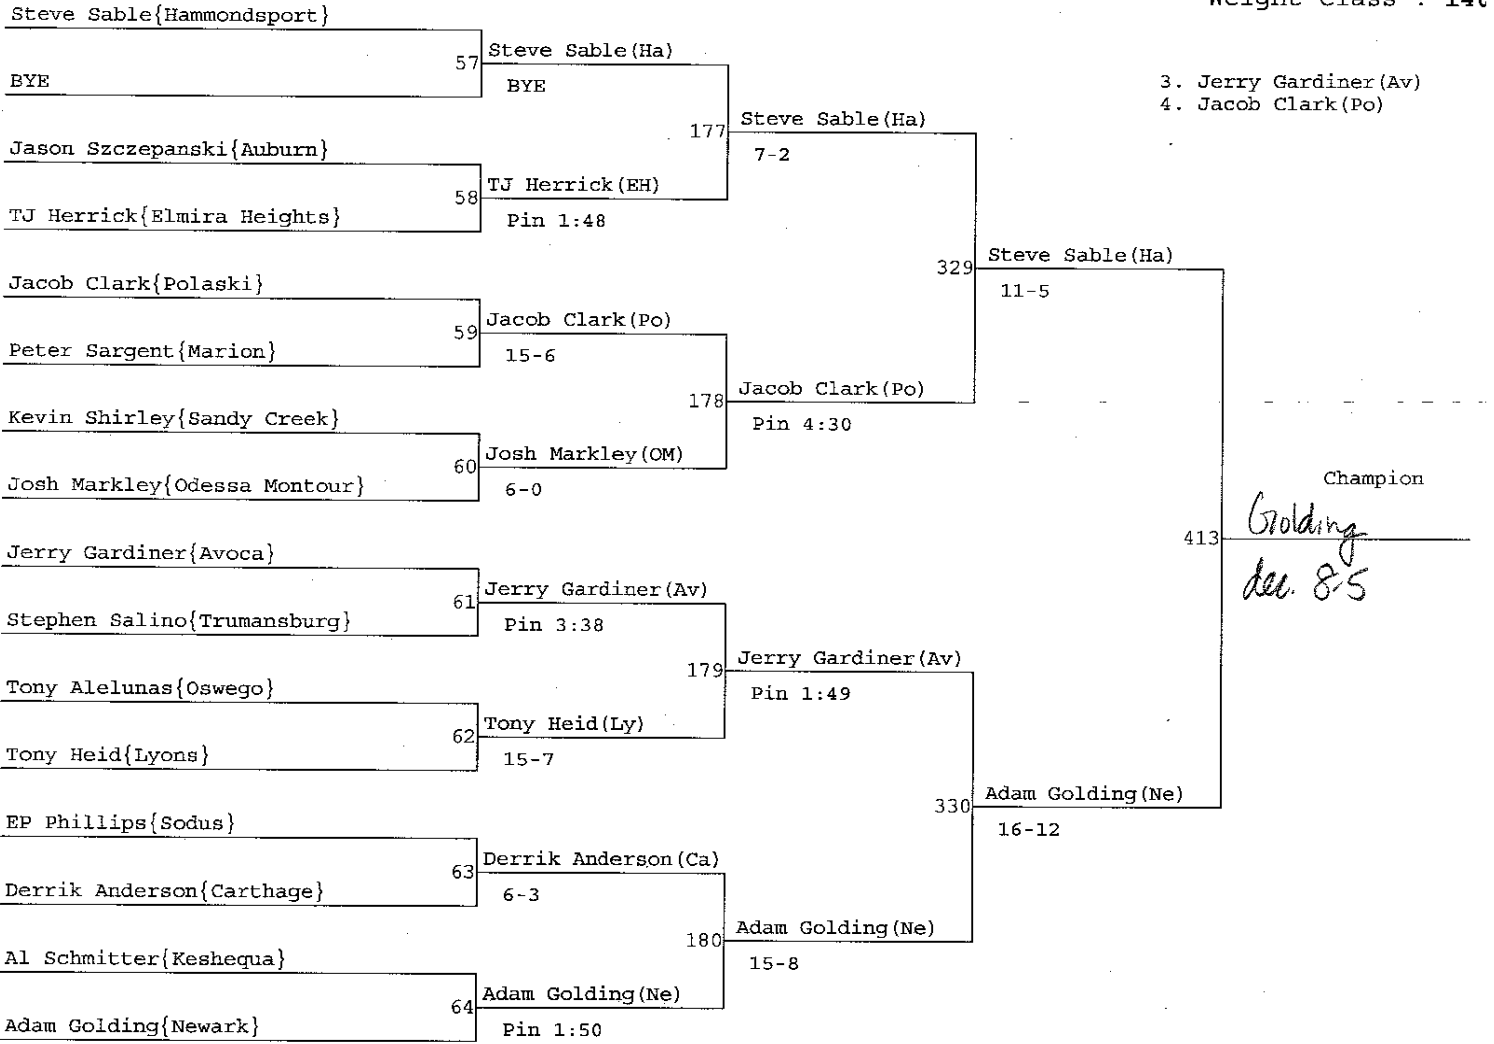

32nd Annual Newark Wrestling Tournament - 2006

Weight Class : 140