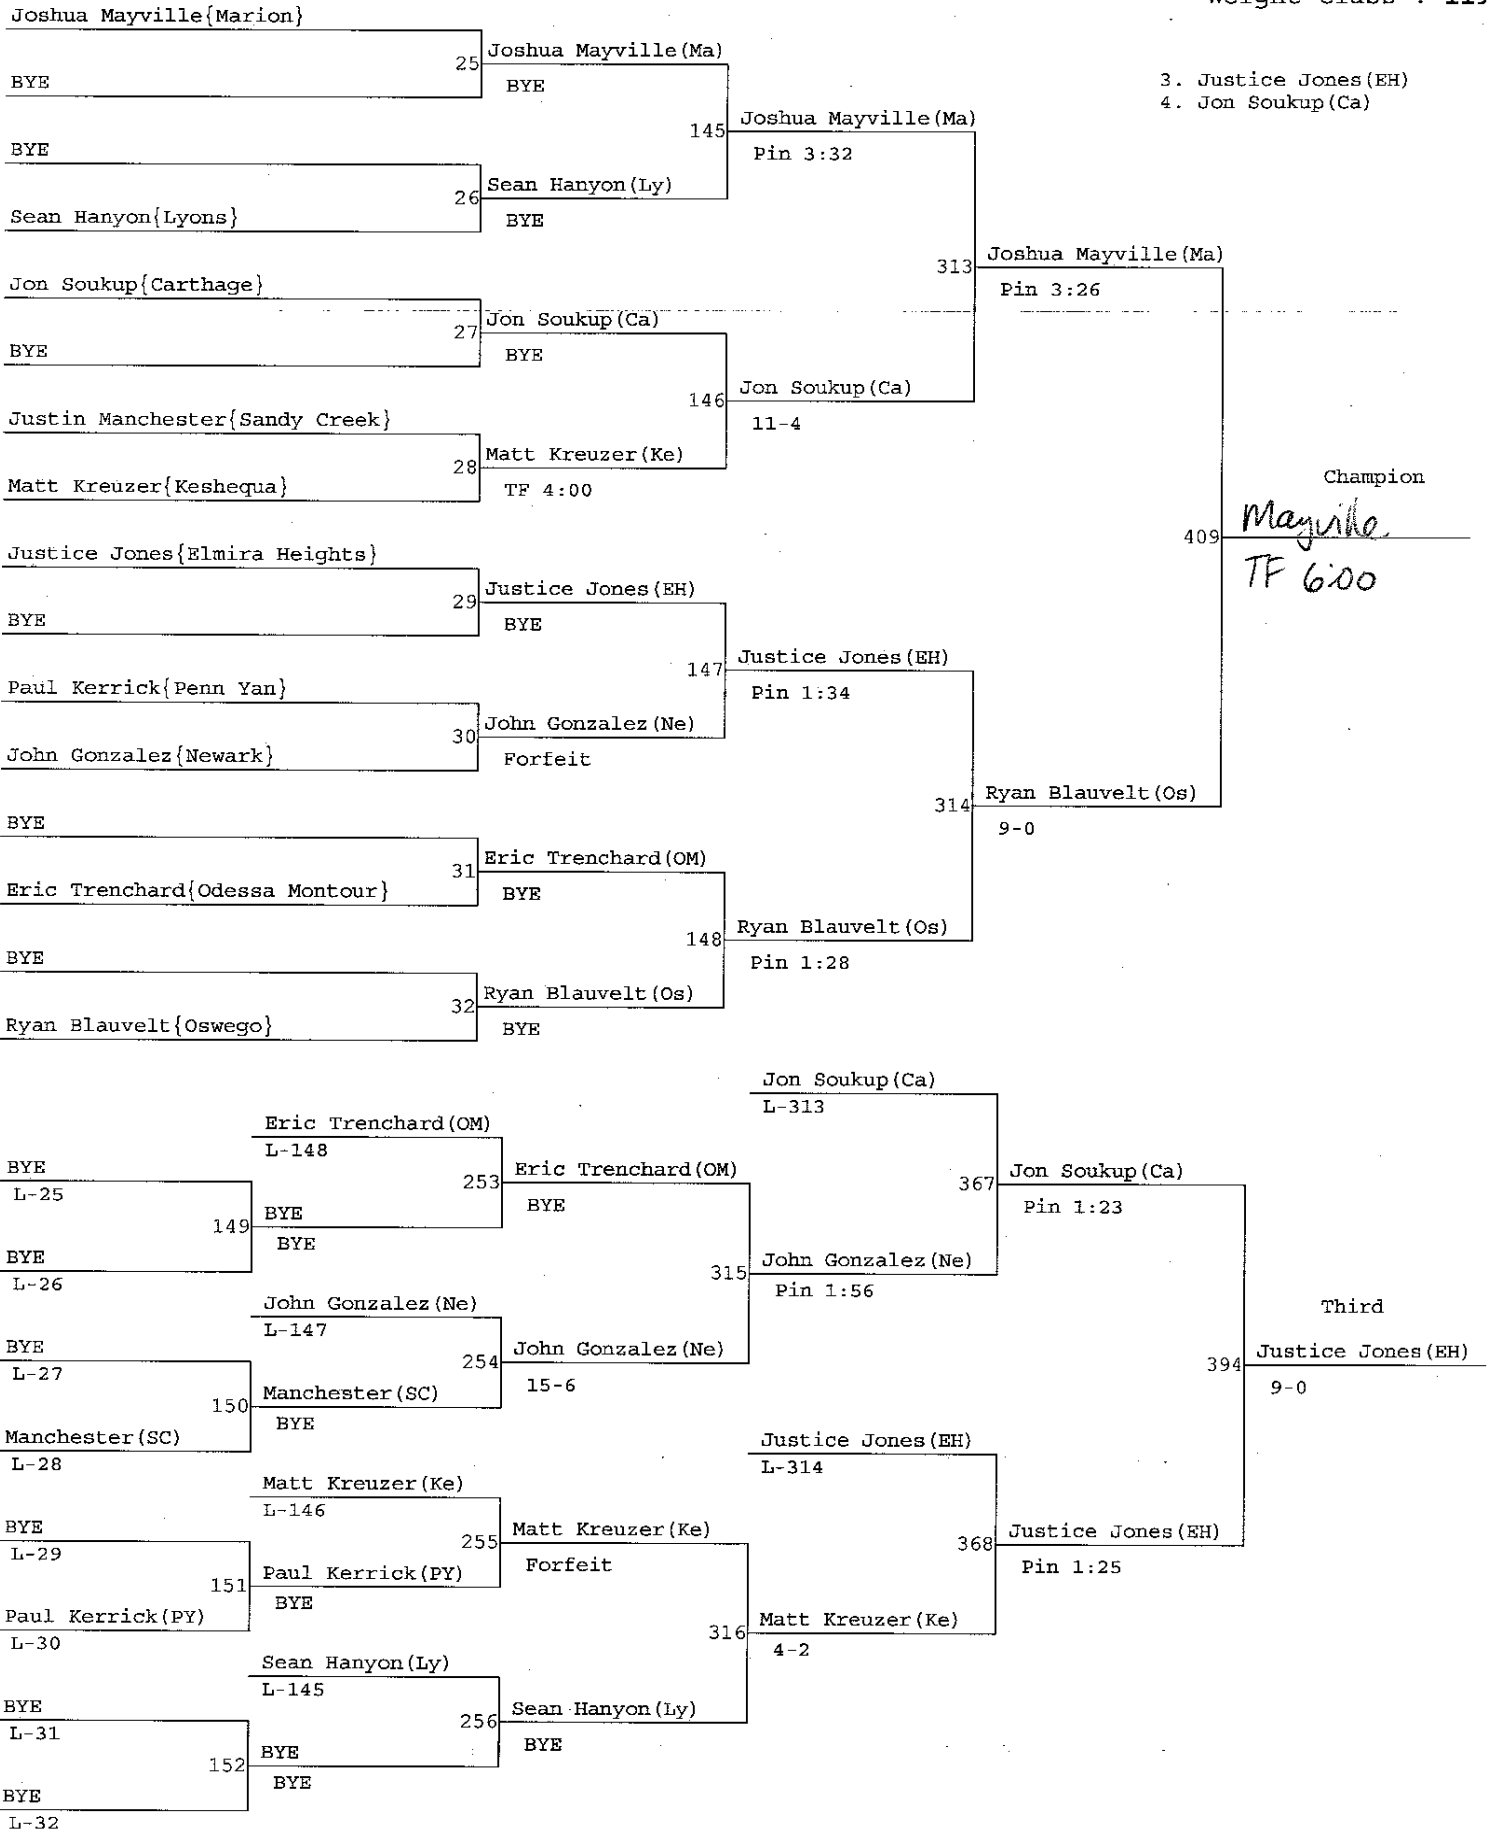

32nd Annual Newark Wrestling Tournament - 2006

Weight Class : 119