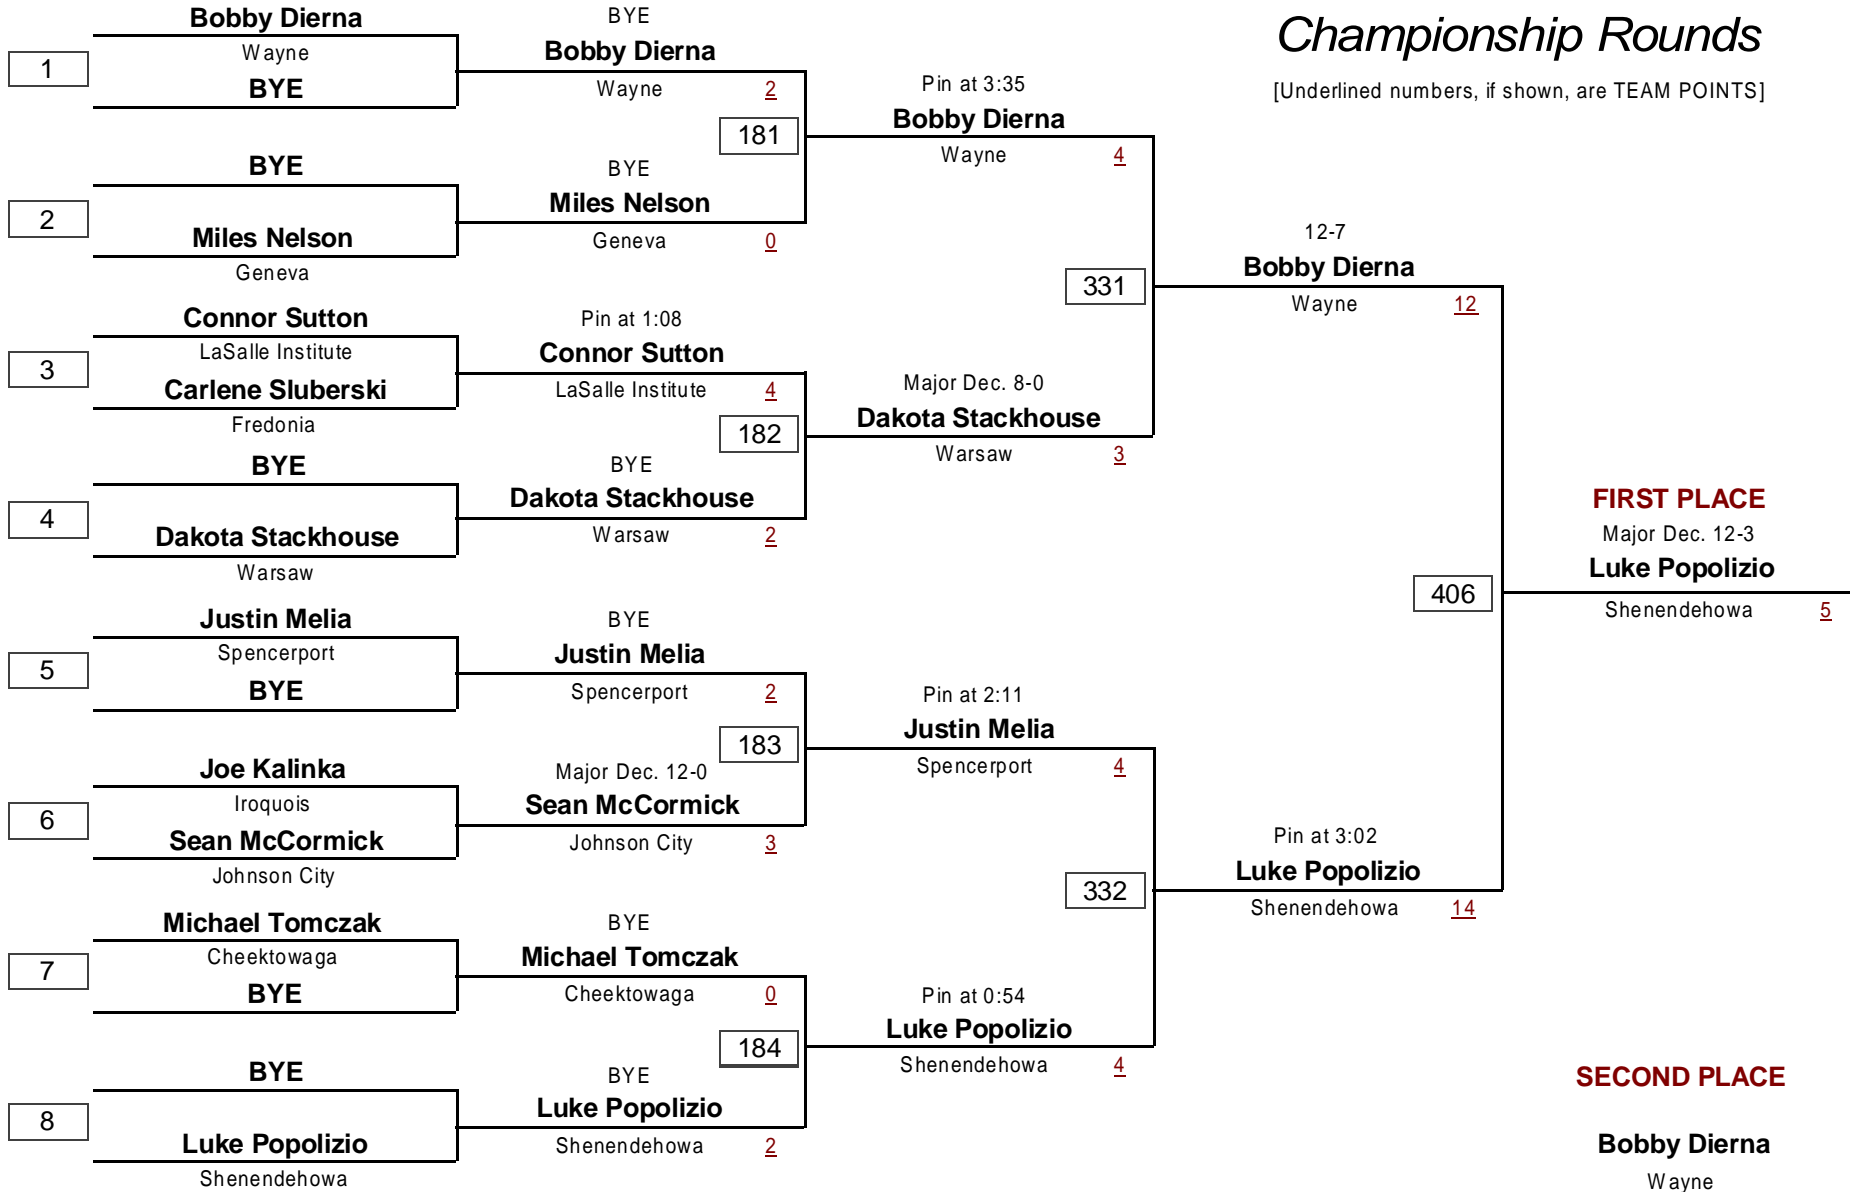

VARSITY

DIVISION

96.0

WEIGHT

2006 Teike-Bernabi Wrestling Tournament

December 29, 2006

Championship Rounds

[Underlined numbers, if shown, are TEAM POINTS]