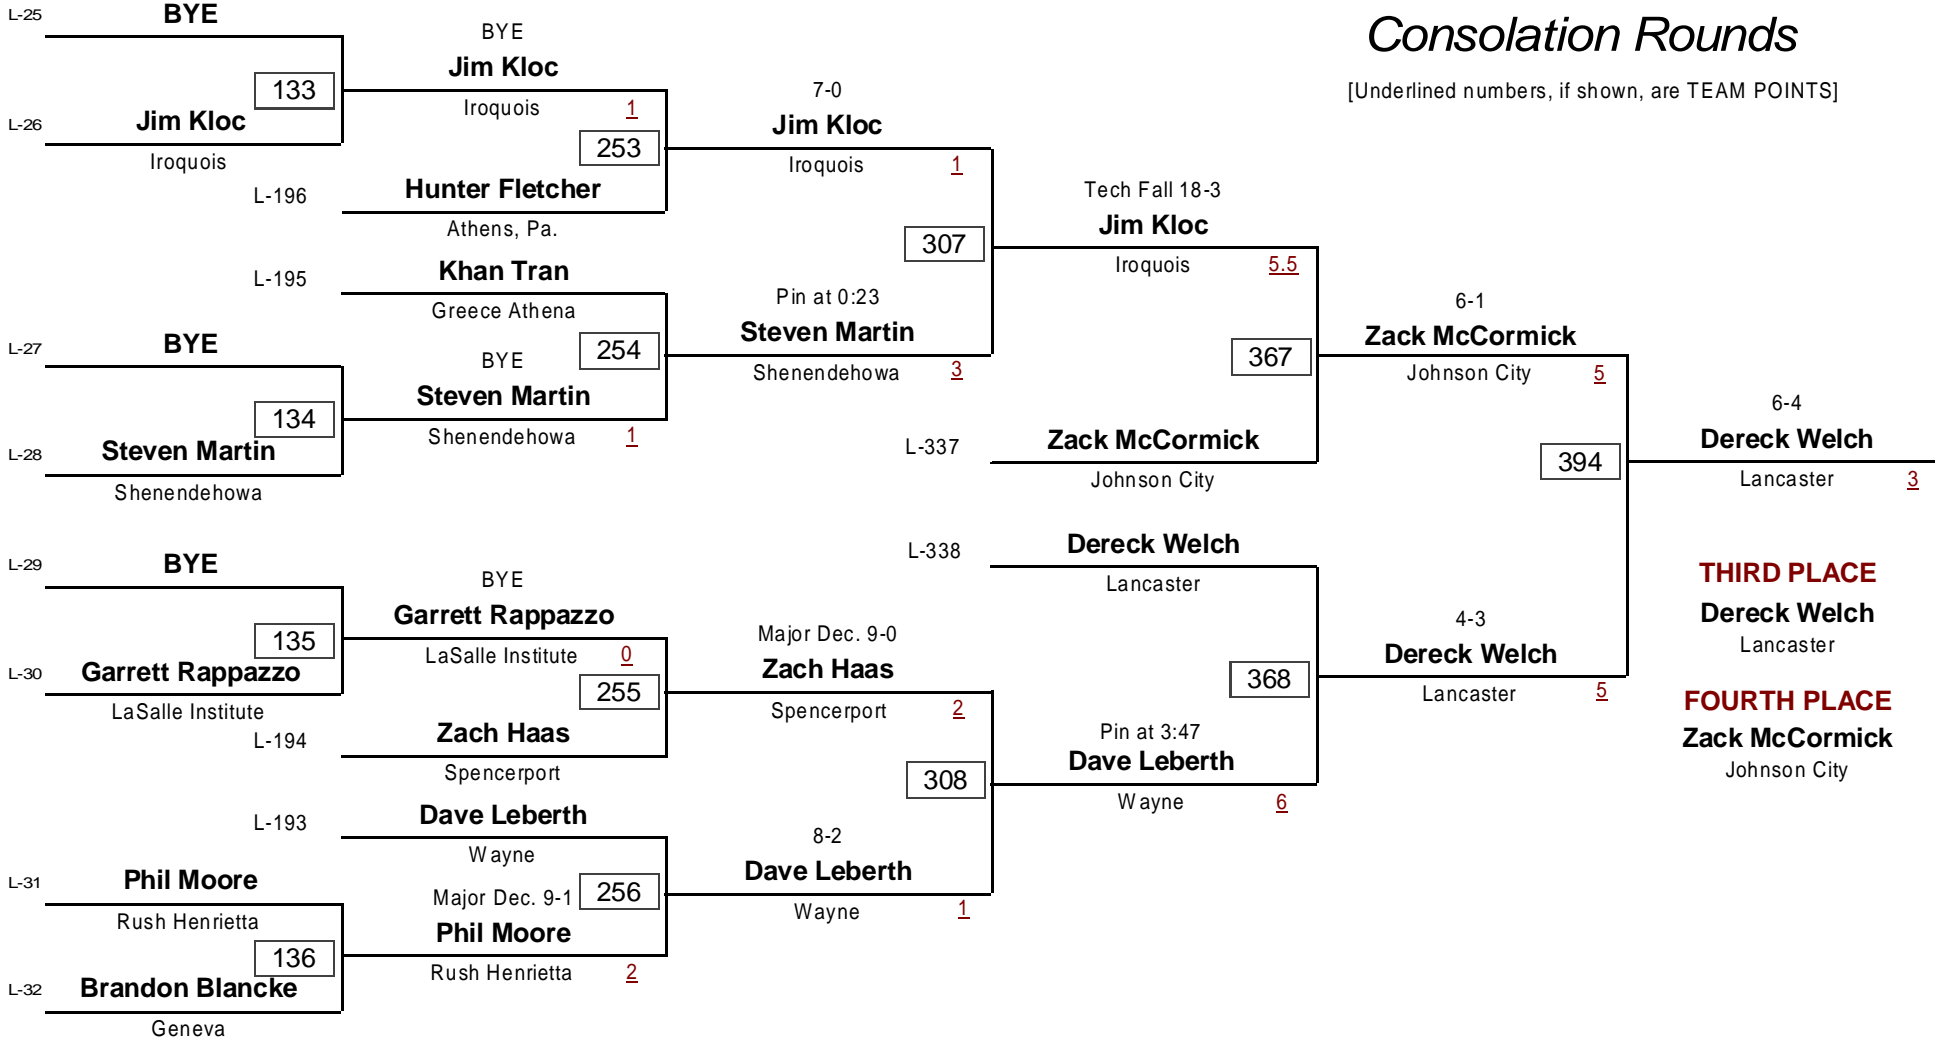

VARSITY

DIVISION

119.0

WEIGHT

2006 Teike-Bernabi Wrestling Tournament

December 29, 2006

Consolation Rounds

[Underlined numbers, if shown, are TEAM POINTS]