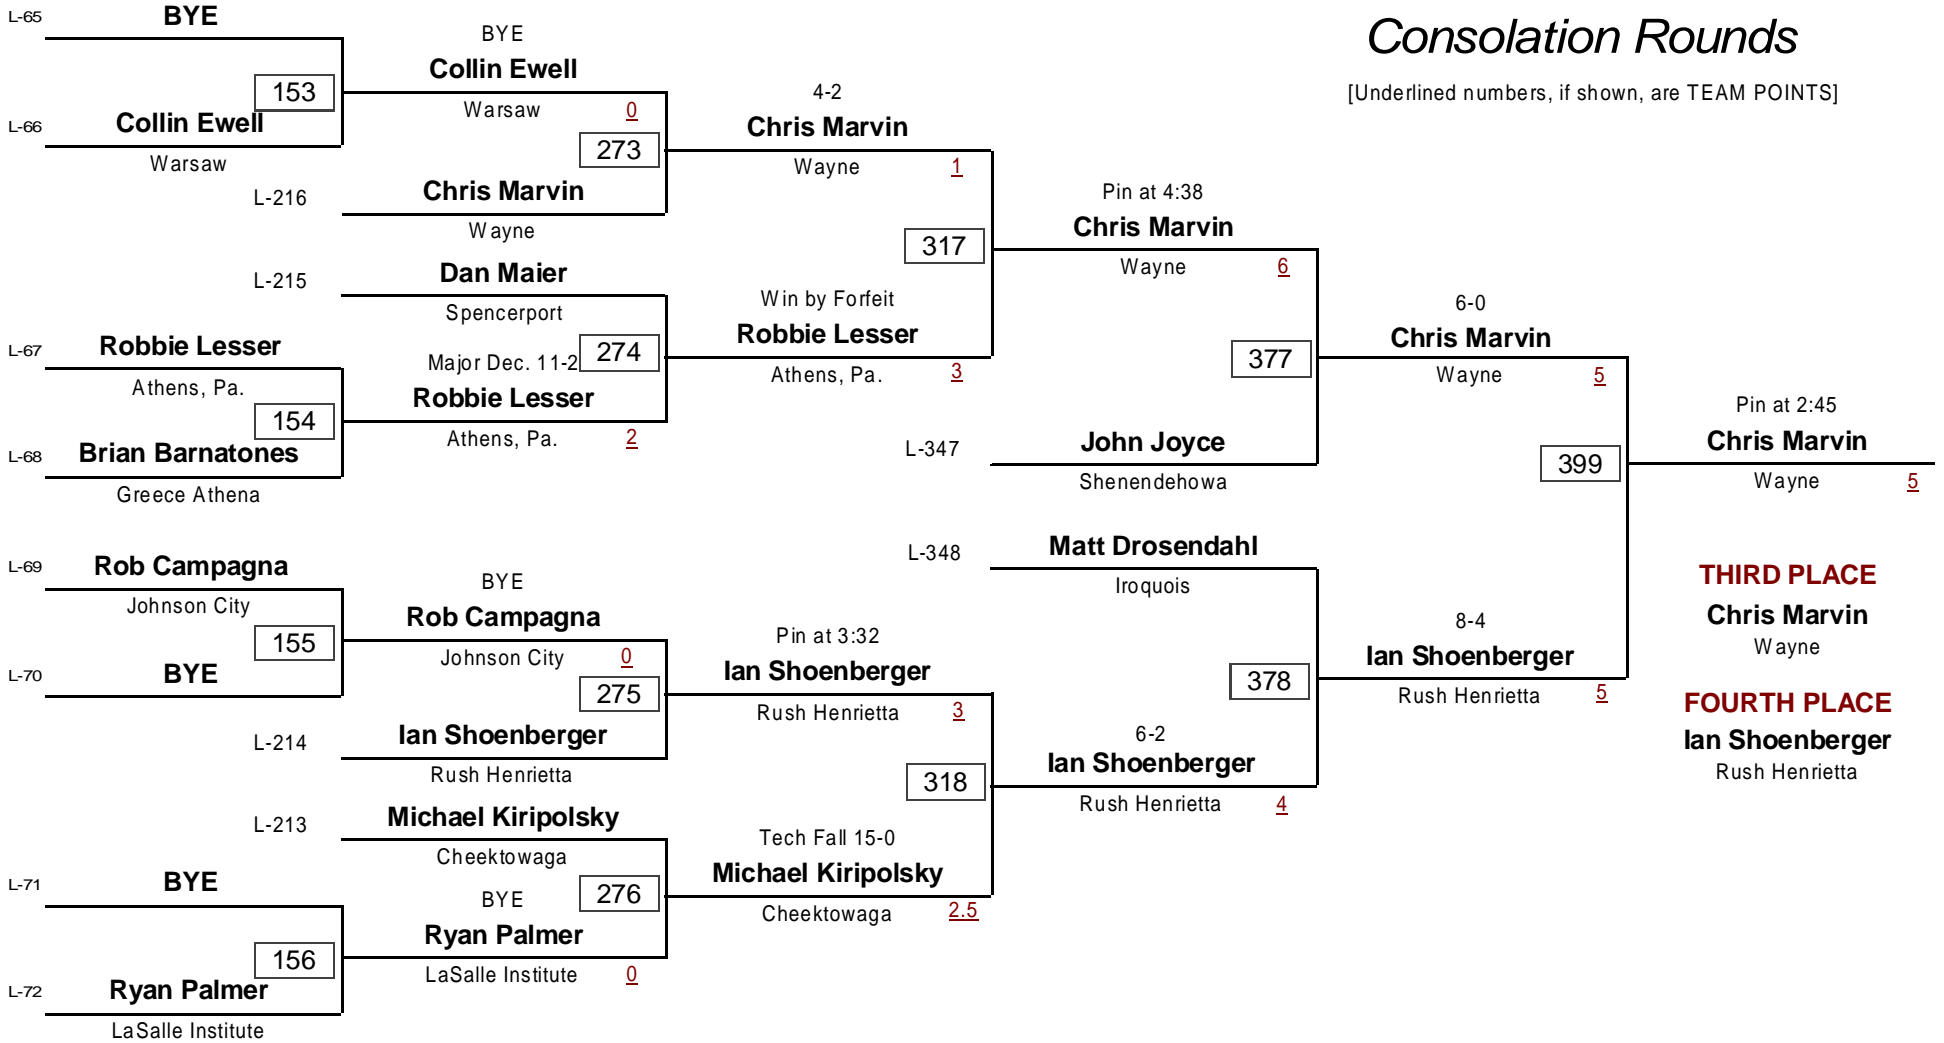

VARSITY

DIVISION

145.0

WEIGHT

2006 Teike-Bernabi Wrestling Tournament

December 29, 2006