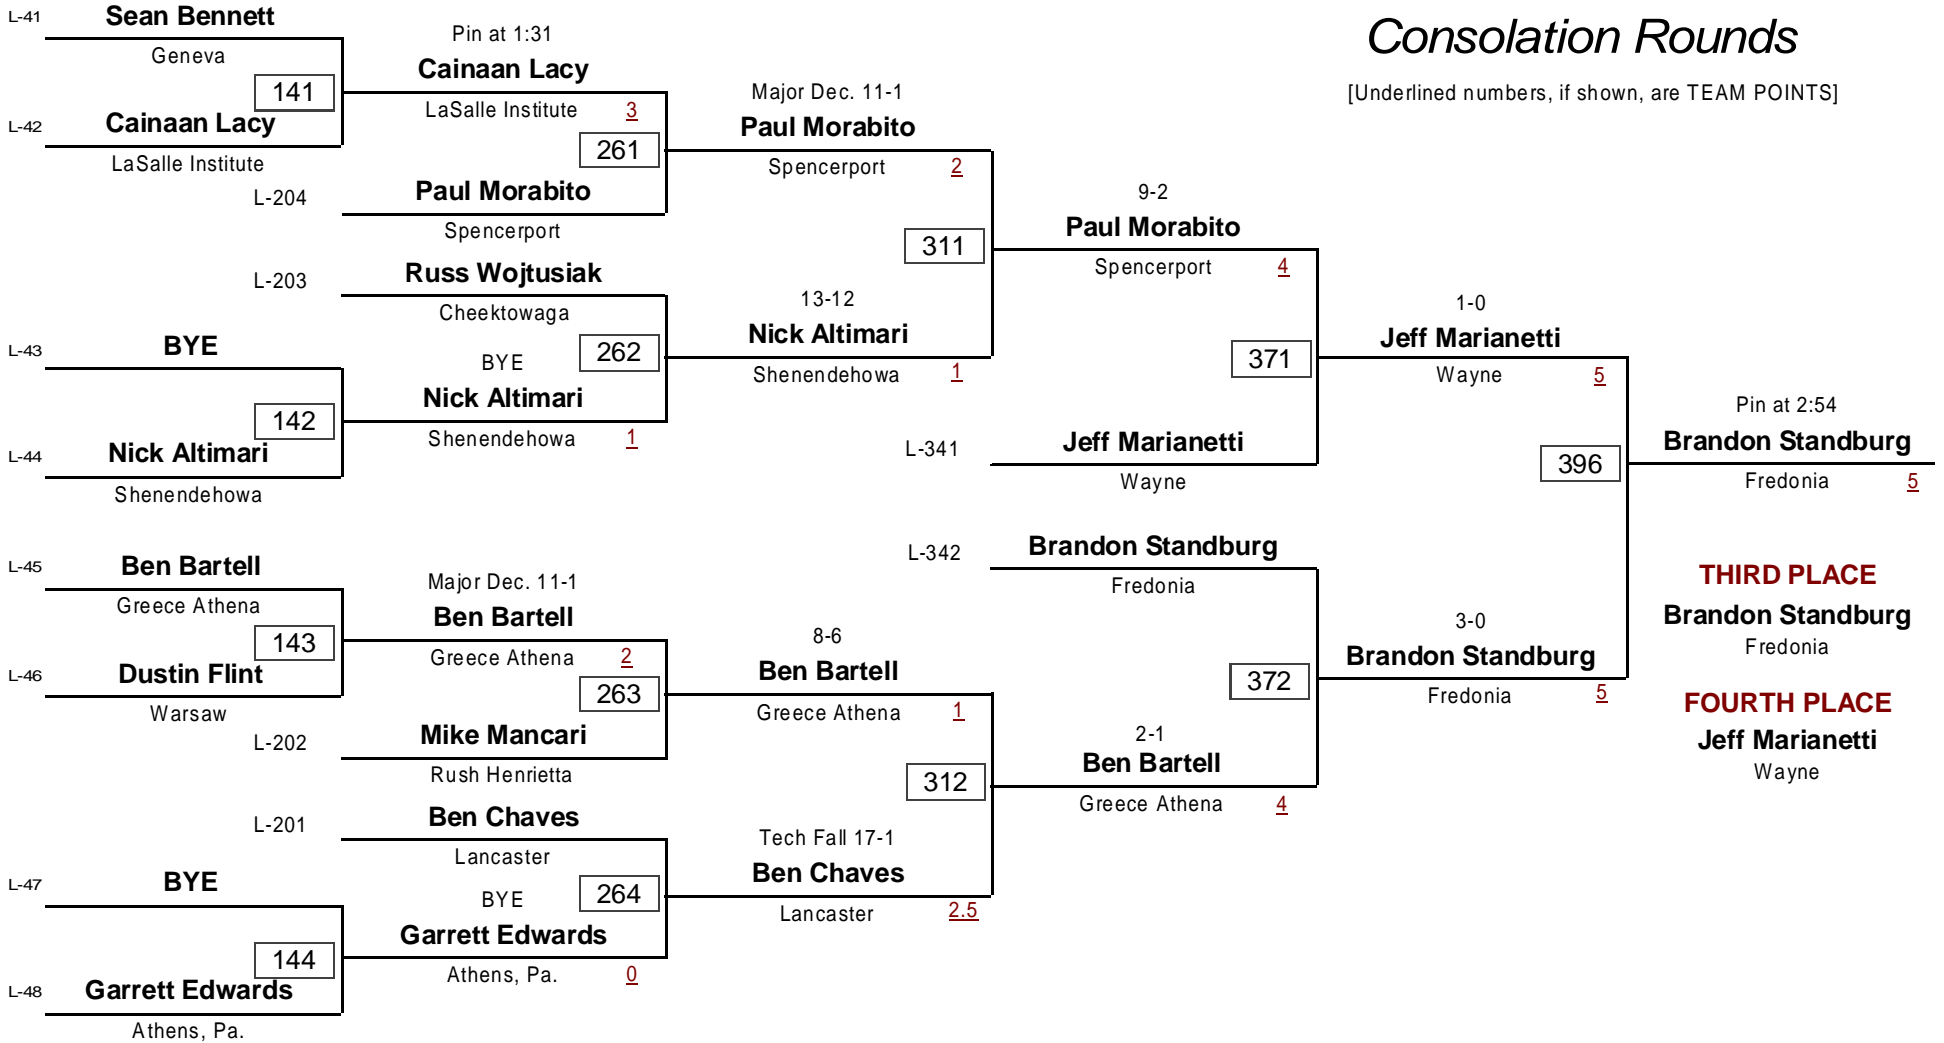

VARSITY

DIVISION

130.0

WEIGHT

2006 Teike-Bernabi Wrestling Tournament

December 29, 2006