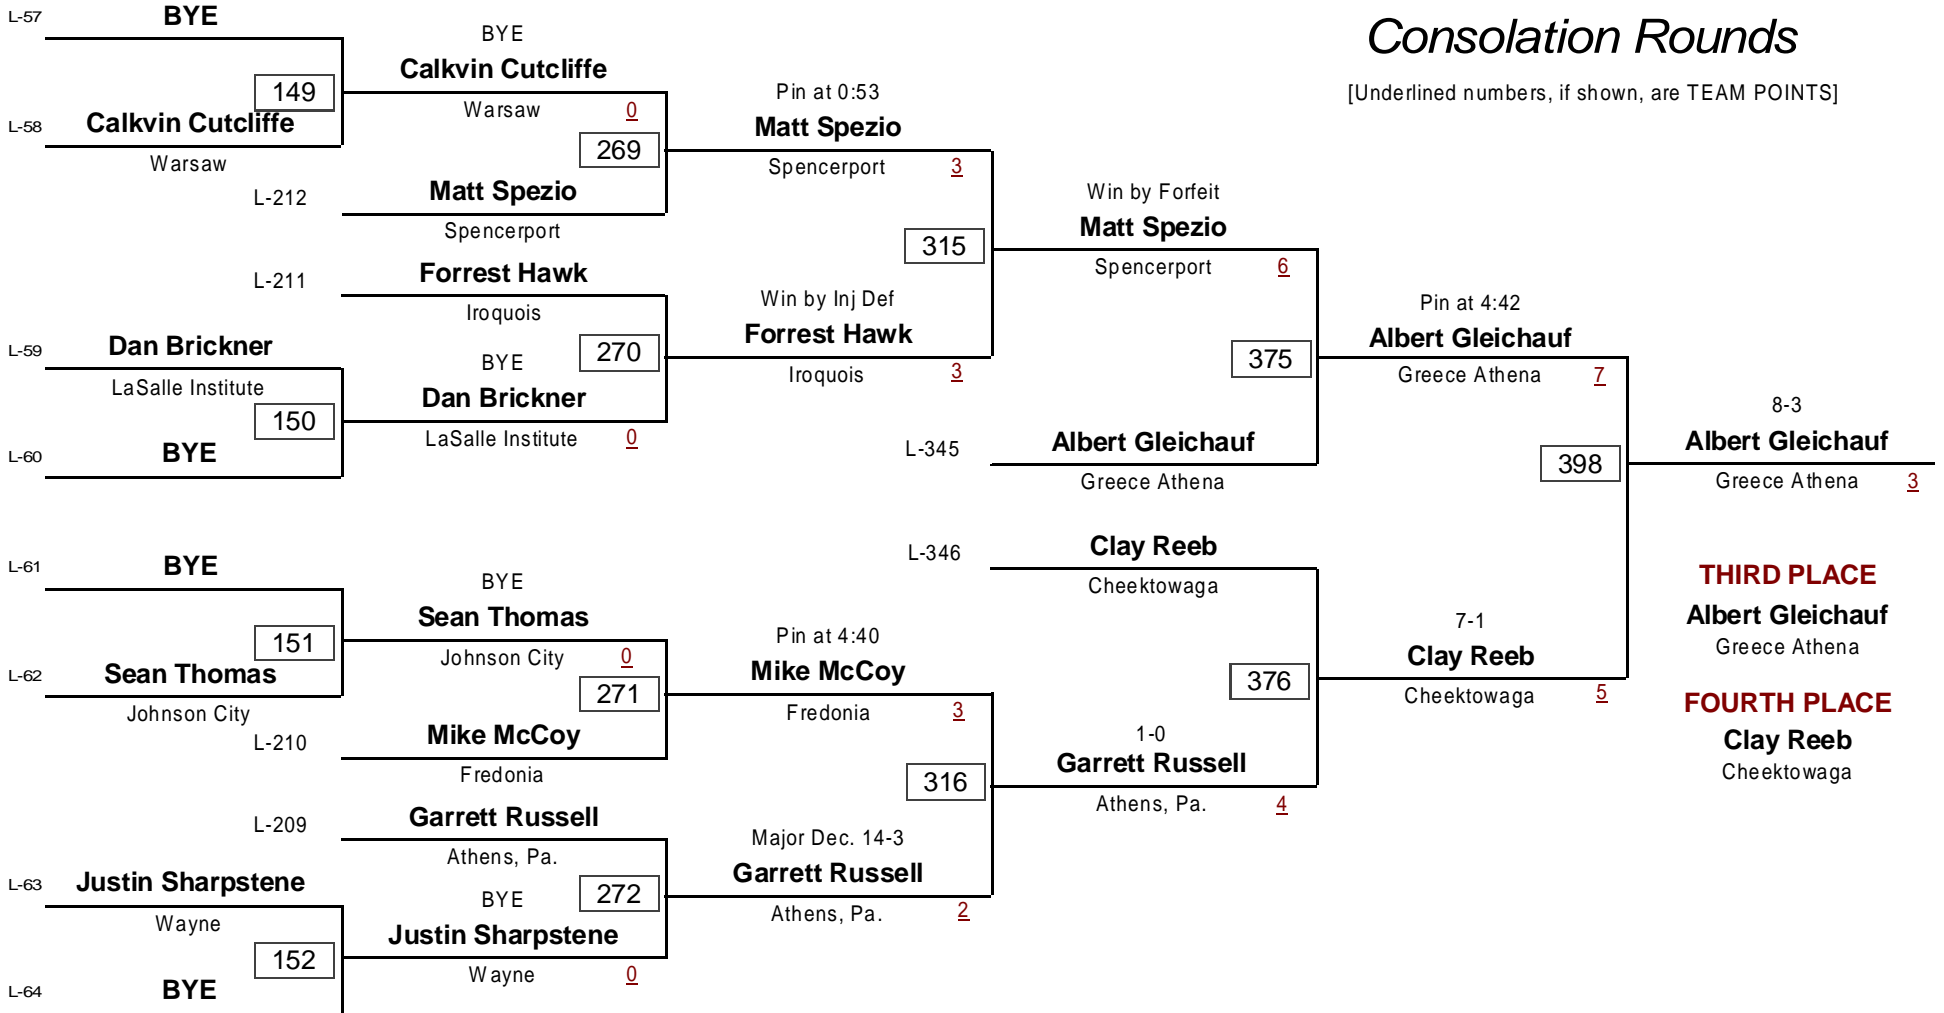

VARSITY

DIVISION

140.0

WEIGHT

2006 Teike-Bernabi Wrestling Tournament

December 29, 2006

Consolation Rounds

[Underlined numbers, if shown, are TEAM POINTS]