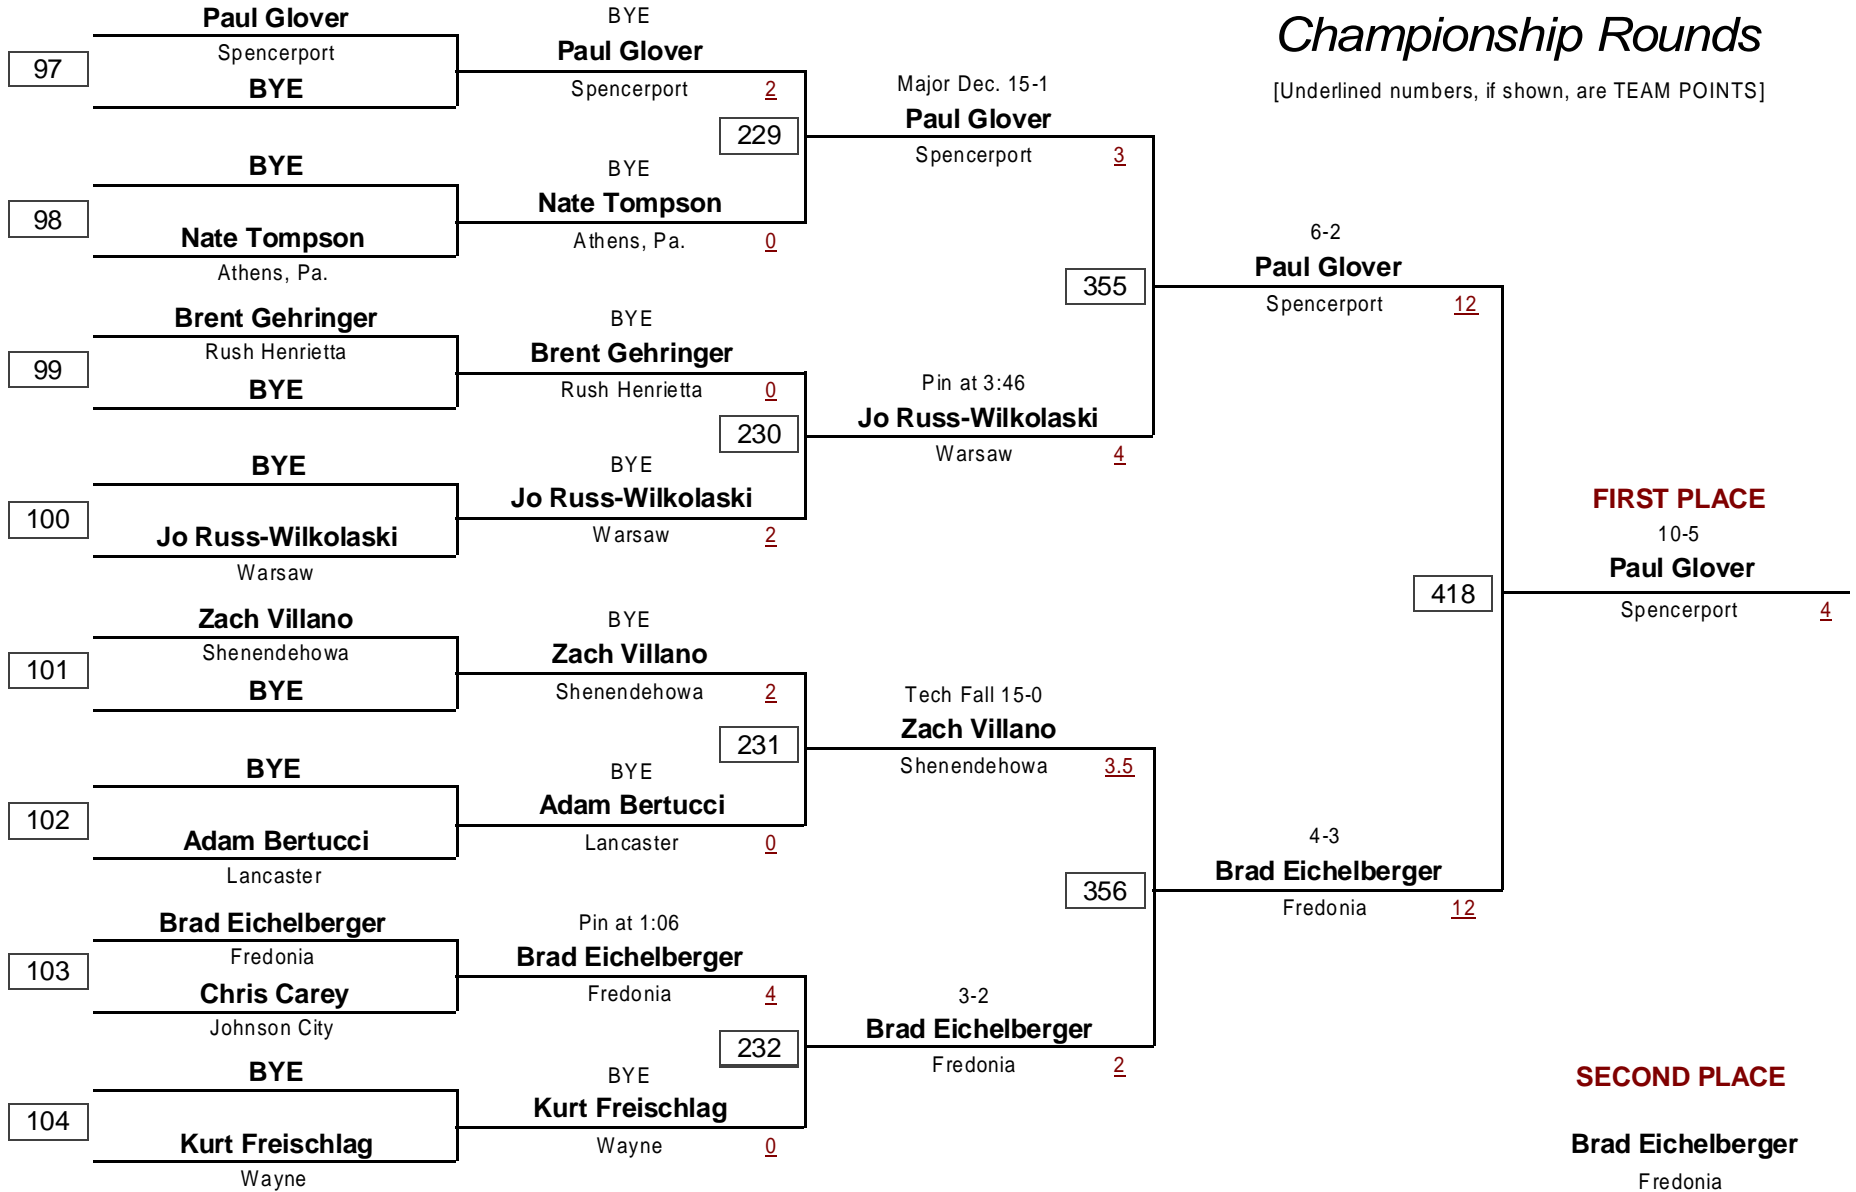

VARSITY

DIVISION

189.0

WEIGHT

2006 Teike-Bernabi Wrestling Tournament

December 29, 2006

Championship Rounds

[Underlined numbers, if shown, are TEAM POINTS]