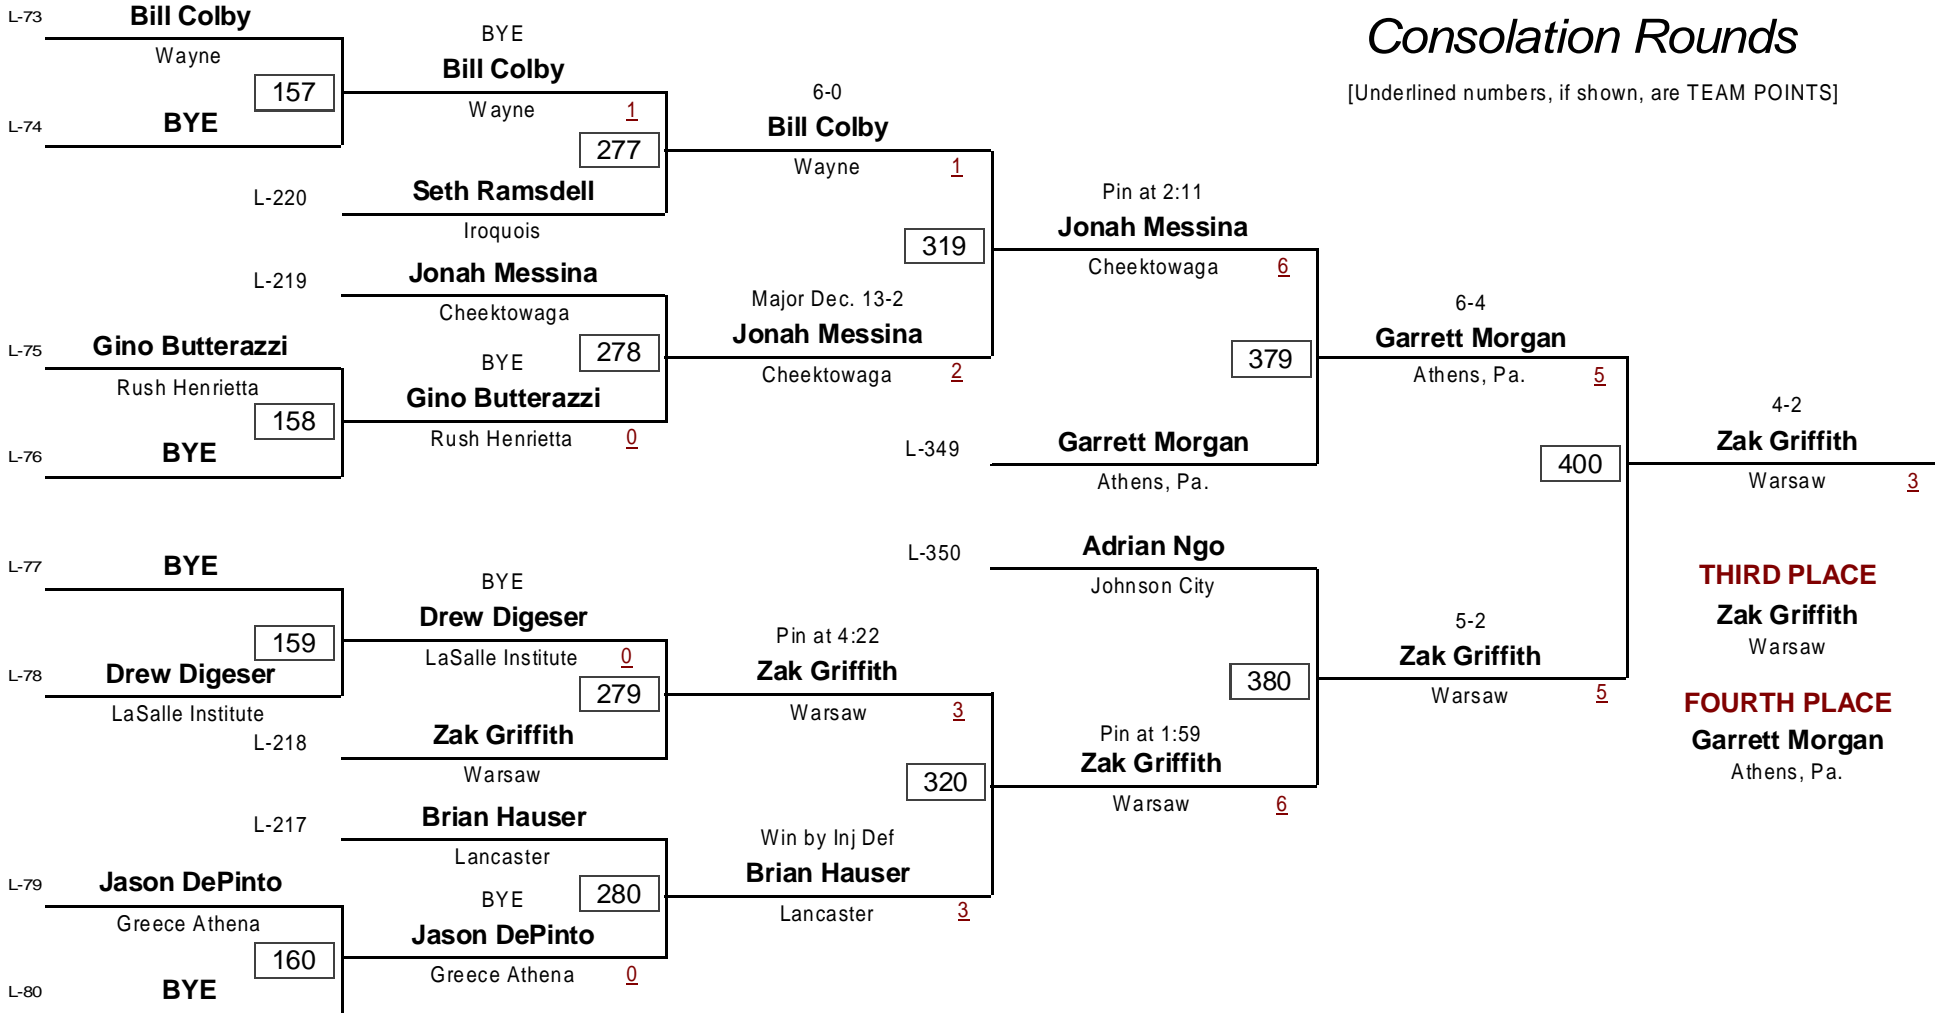

Championship Rounds

[Underlined numbers, if shown, are TEAM POINTS]

VARSITY

DIVISION

152.0

WEIGHT

2006 Teike-Bernabi Wrestling Tournament

December 29, 2006