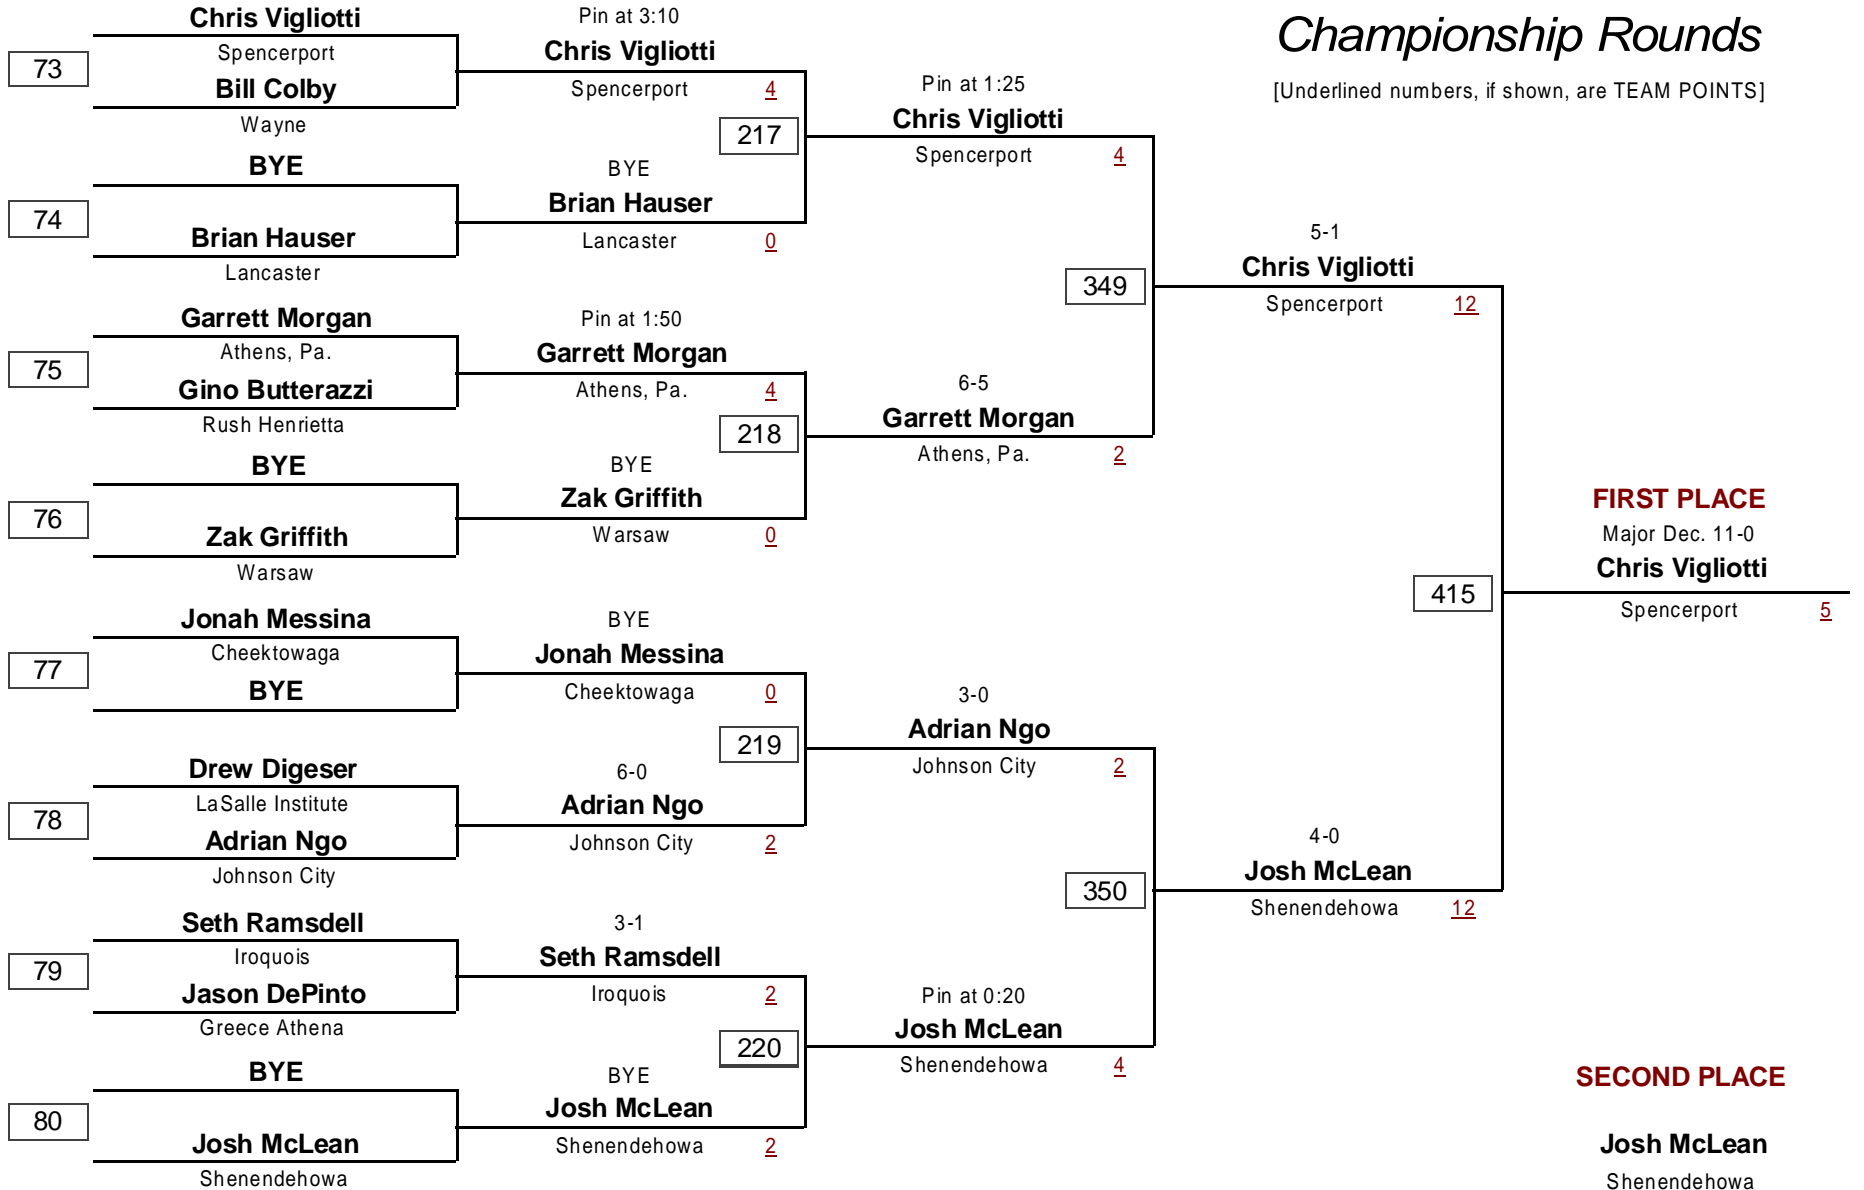

VARSITY

DIVISION

152.0

WEIGHT

2006 Teike-Bernabi Wrestling Tournament

December 29, 2006

Championship Rounds

[Underlined numbers, if shown, are TEAM POINTS]