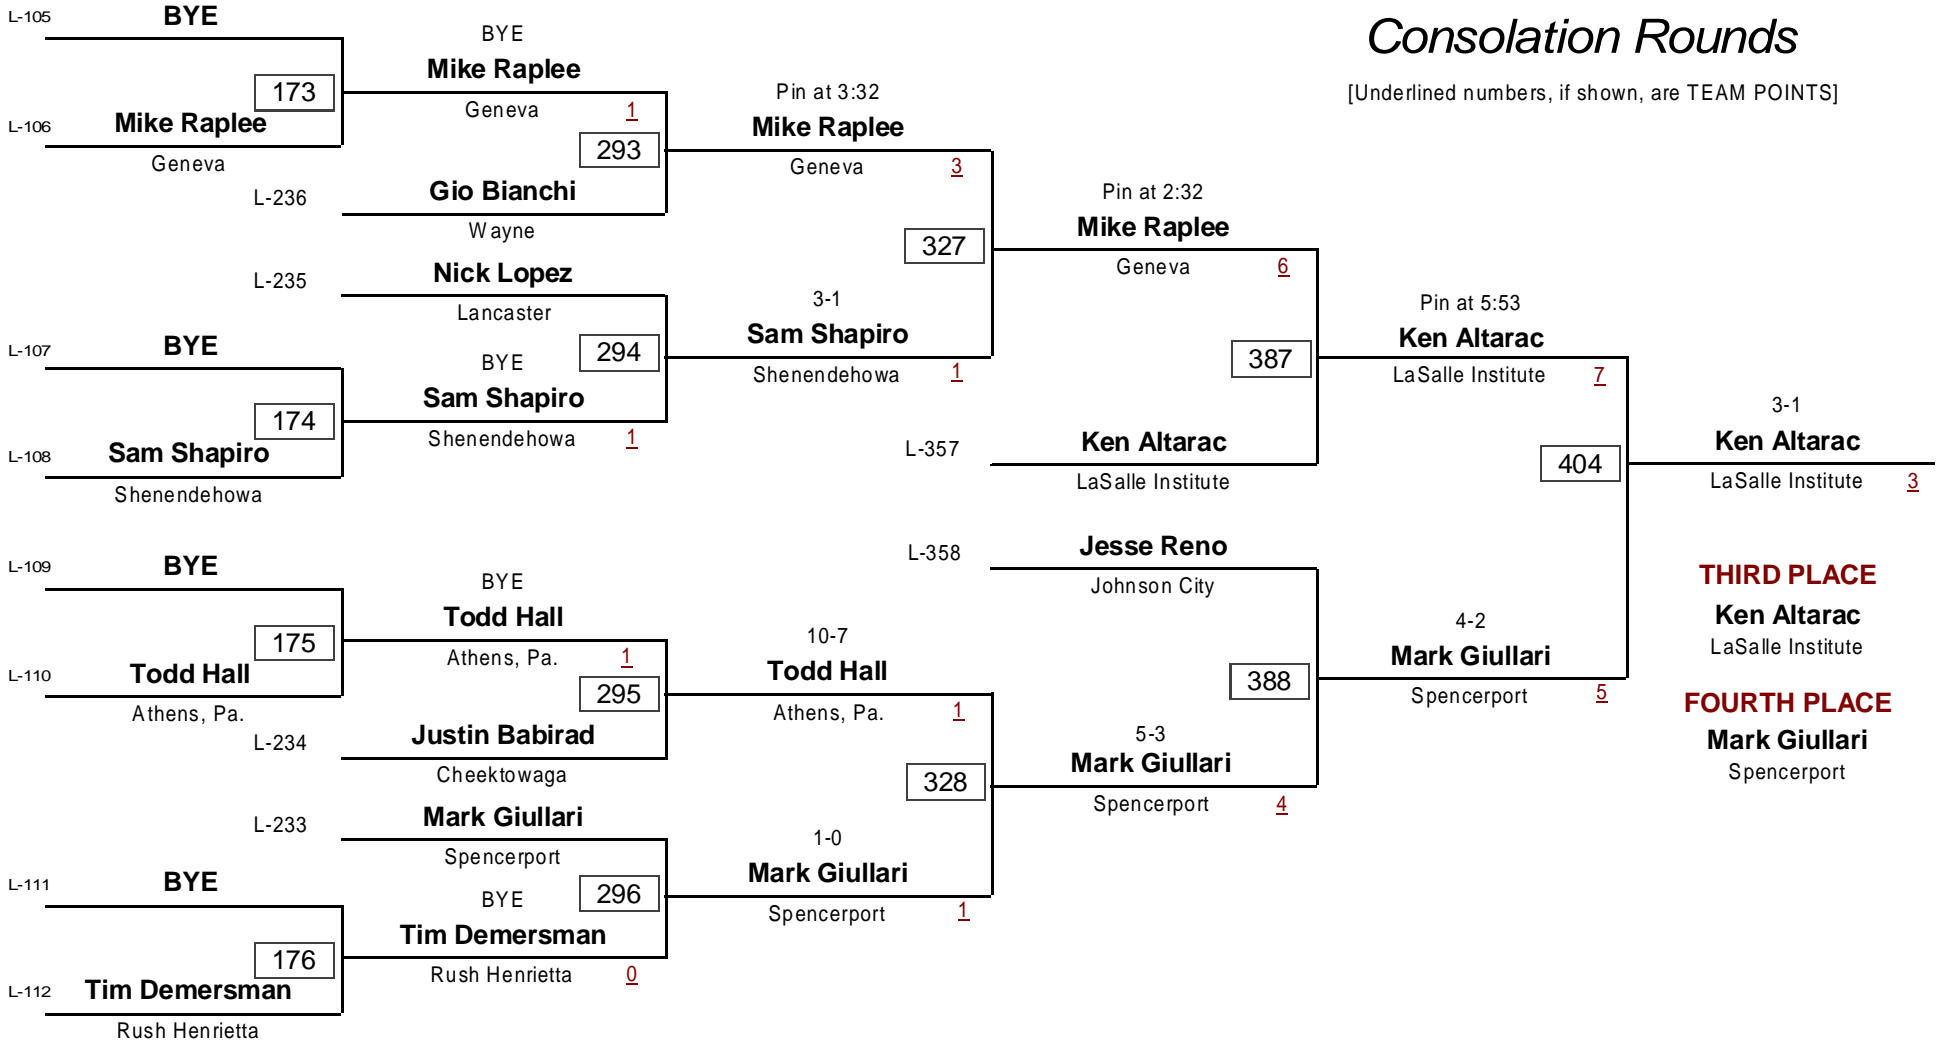

VARSITY

DIVISION

215.0

WEIGHT

2006 Teike-Bernabi Wrestling Tournament

December 29, 2006

Consolation Rounds

[Underlined numbers, if shown, are TEAM POINTS]