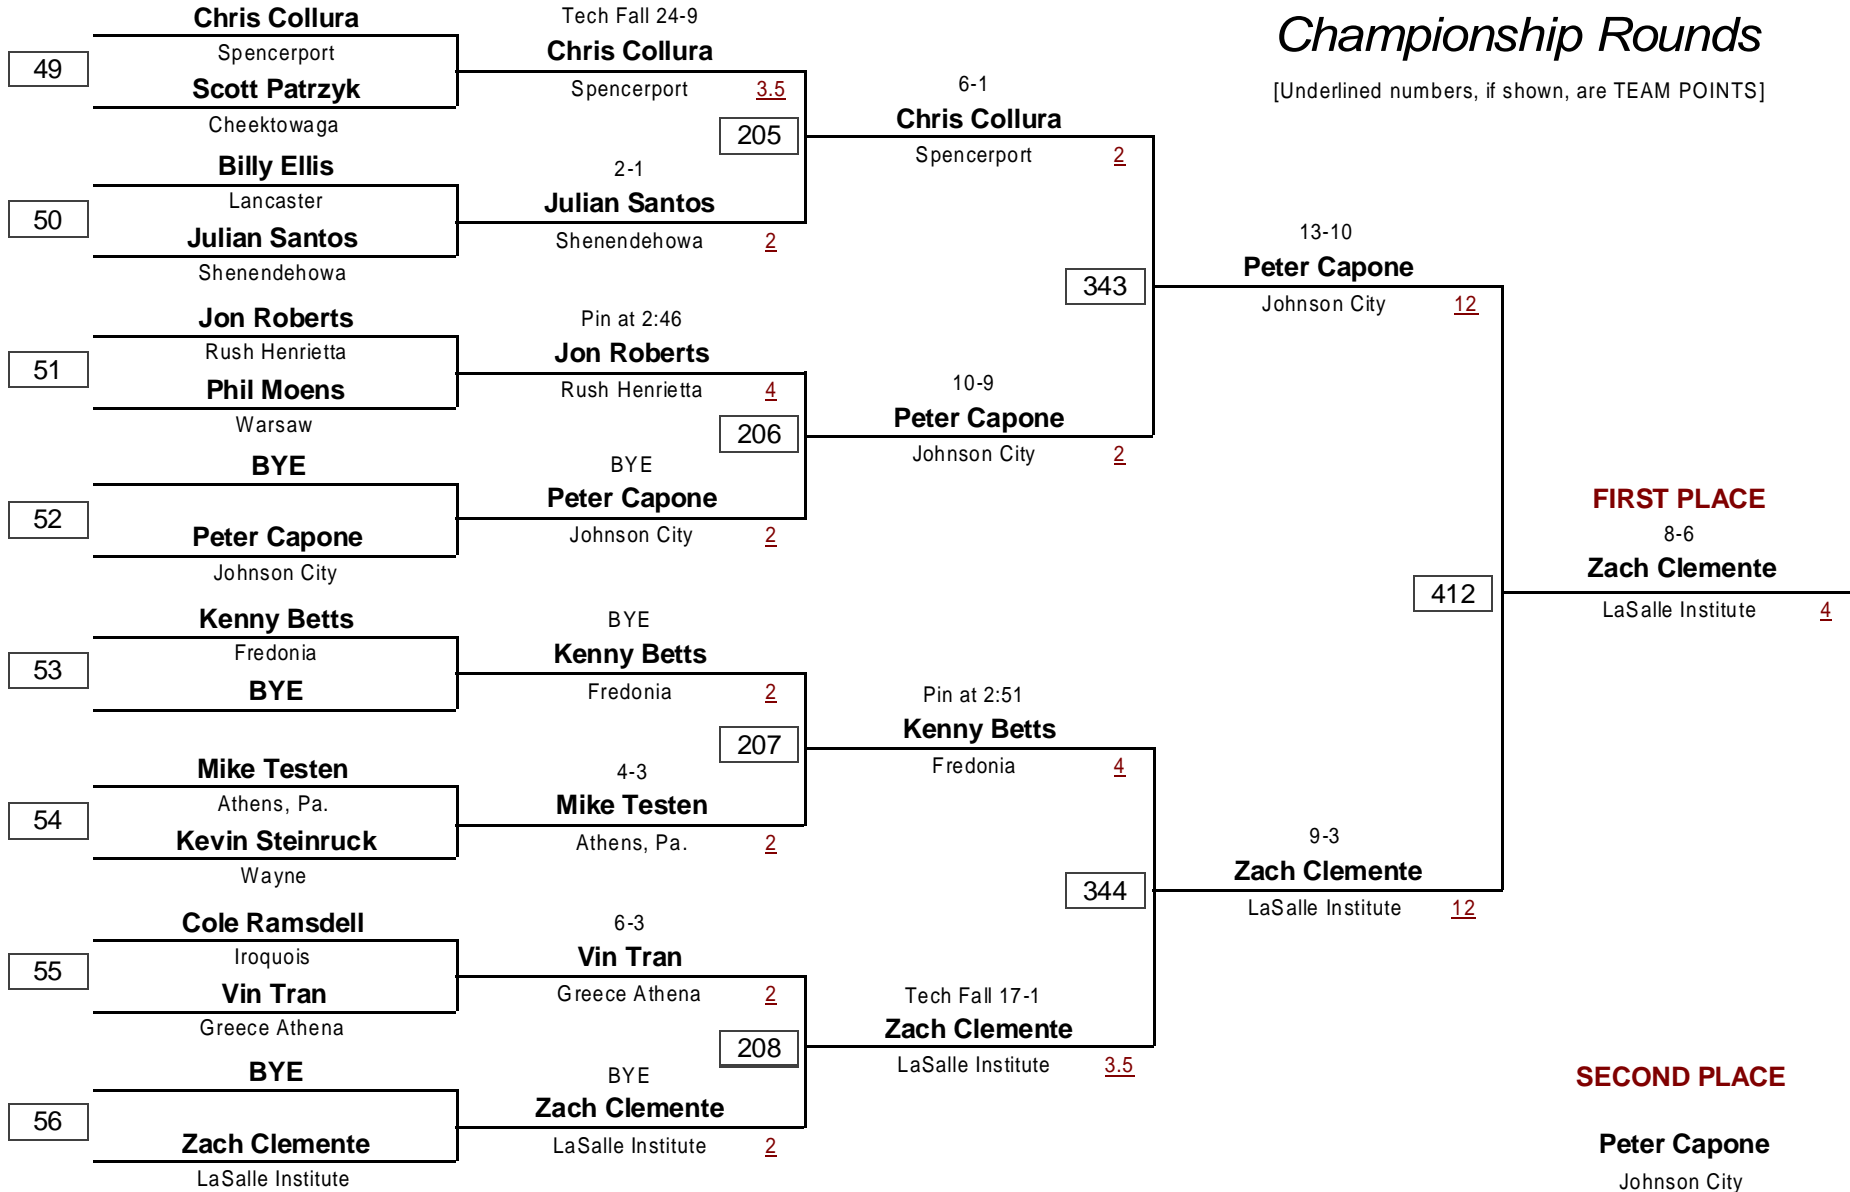

VARSITY

DIVISION

135.0

WEIGHT

2006 Teike-Bernabi Wrestling Tournament

December 29, 2006

Championship Rounds

[Underlined numbers, if shown, are TEAM POINTS]