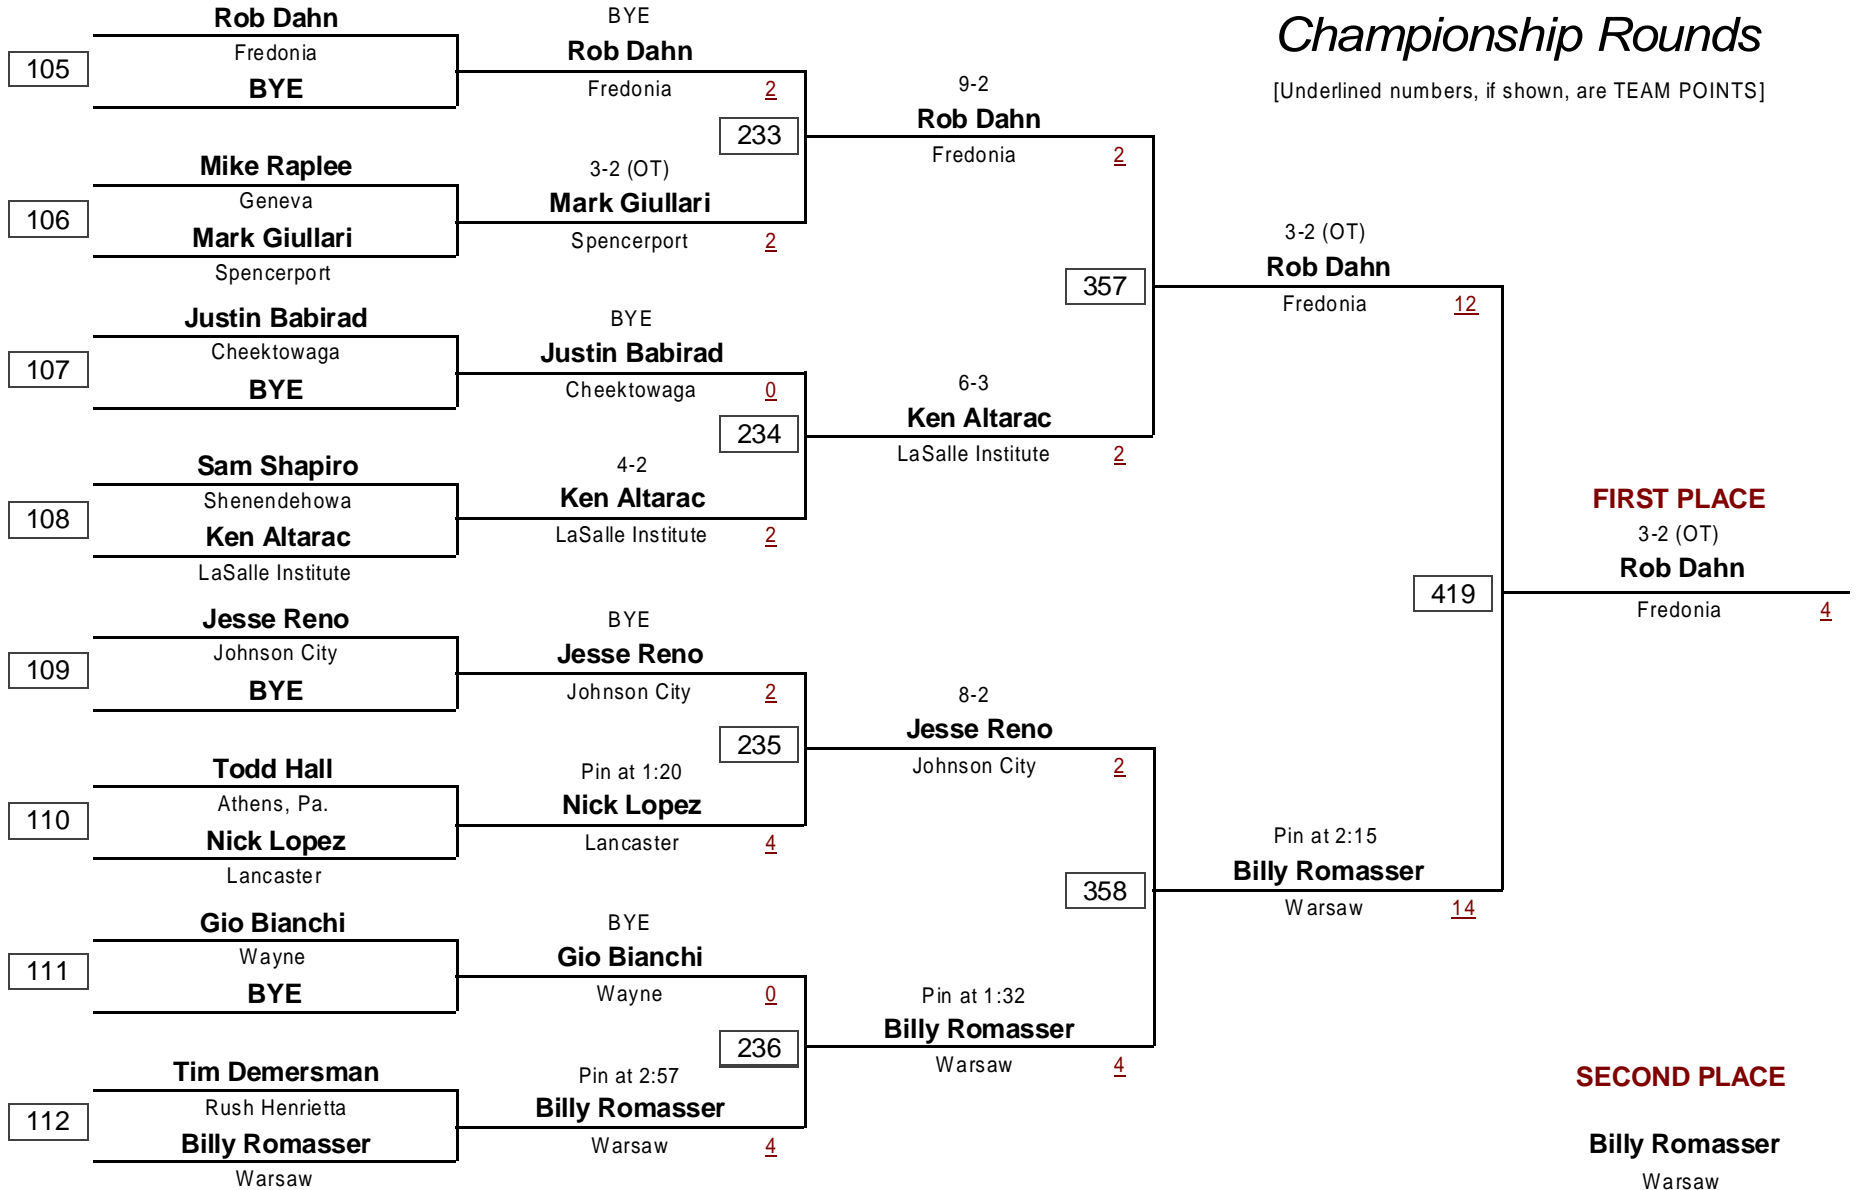

VARSITY

DIVISION

215.0

WEIGHT

2006 Teike-Bernabi Wrestling Tournament

December 29, 2006

Championship Rounds

[Underlined numbers, if shown, are TEAM POINTS]