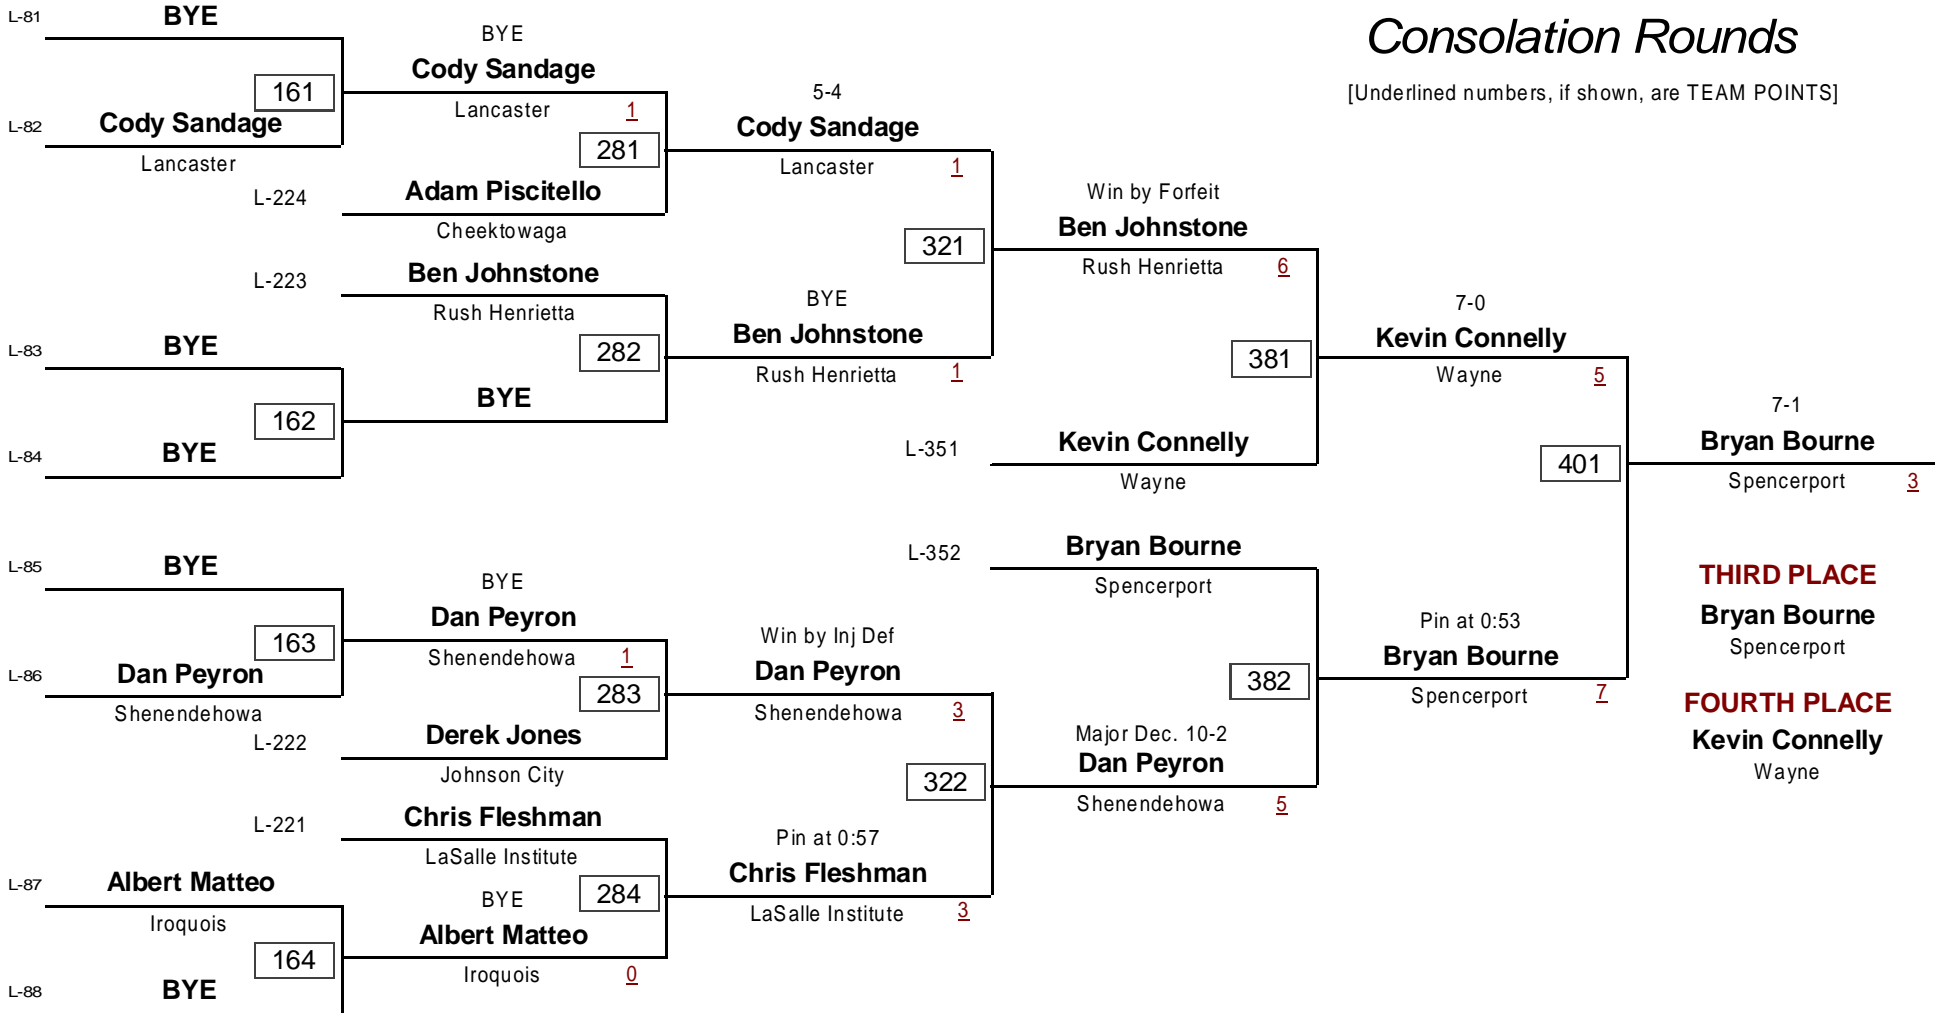

VARSITY

DIVISION

160.0

WEIGHT

2006 Teike-Bernabi Wrestling Tournament

December 29, 2006

VARSITY

DIVISION