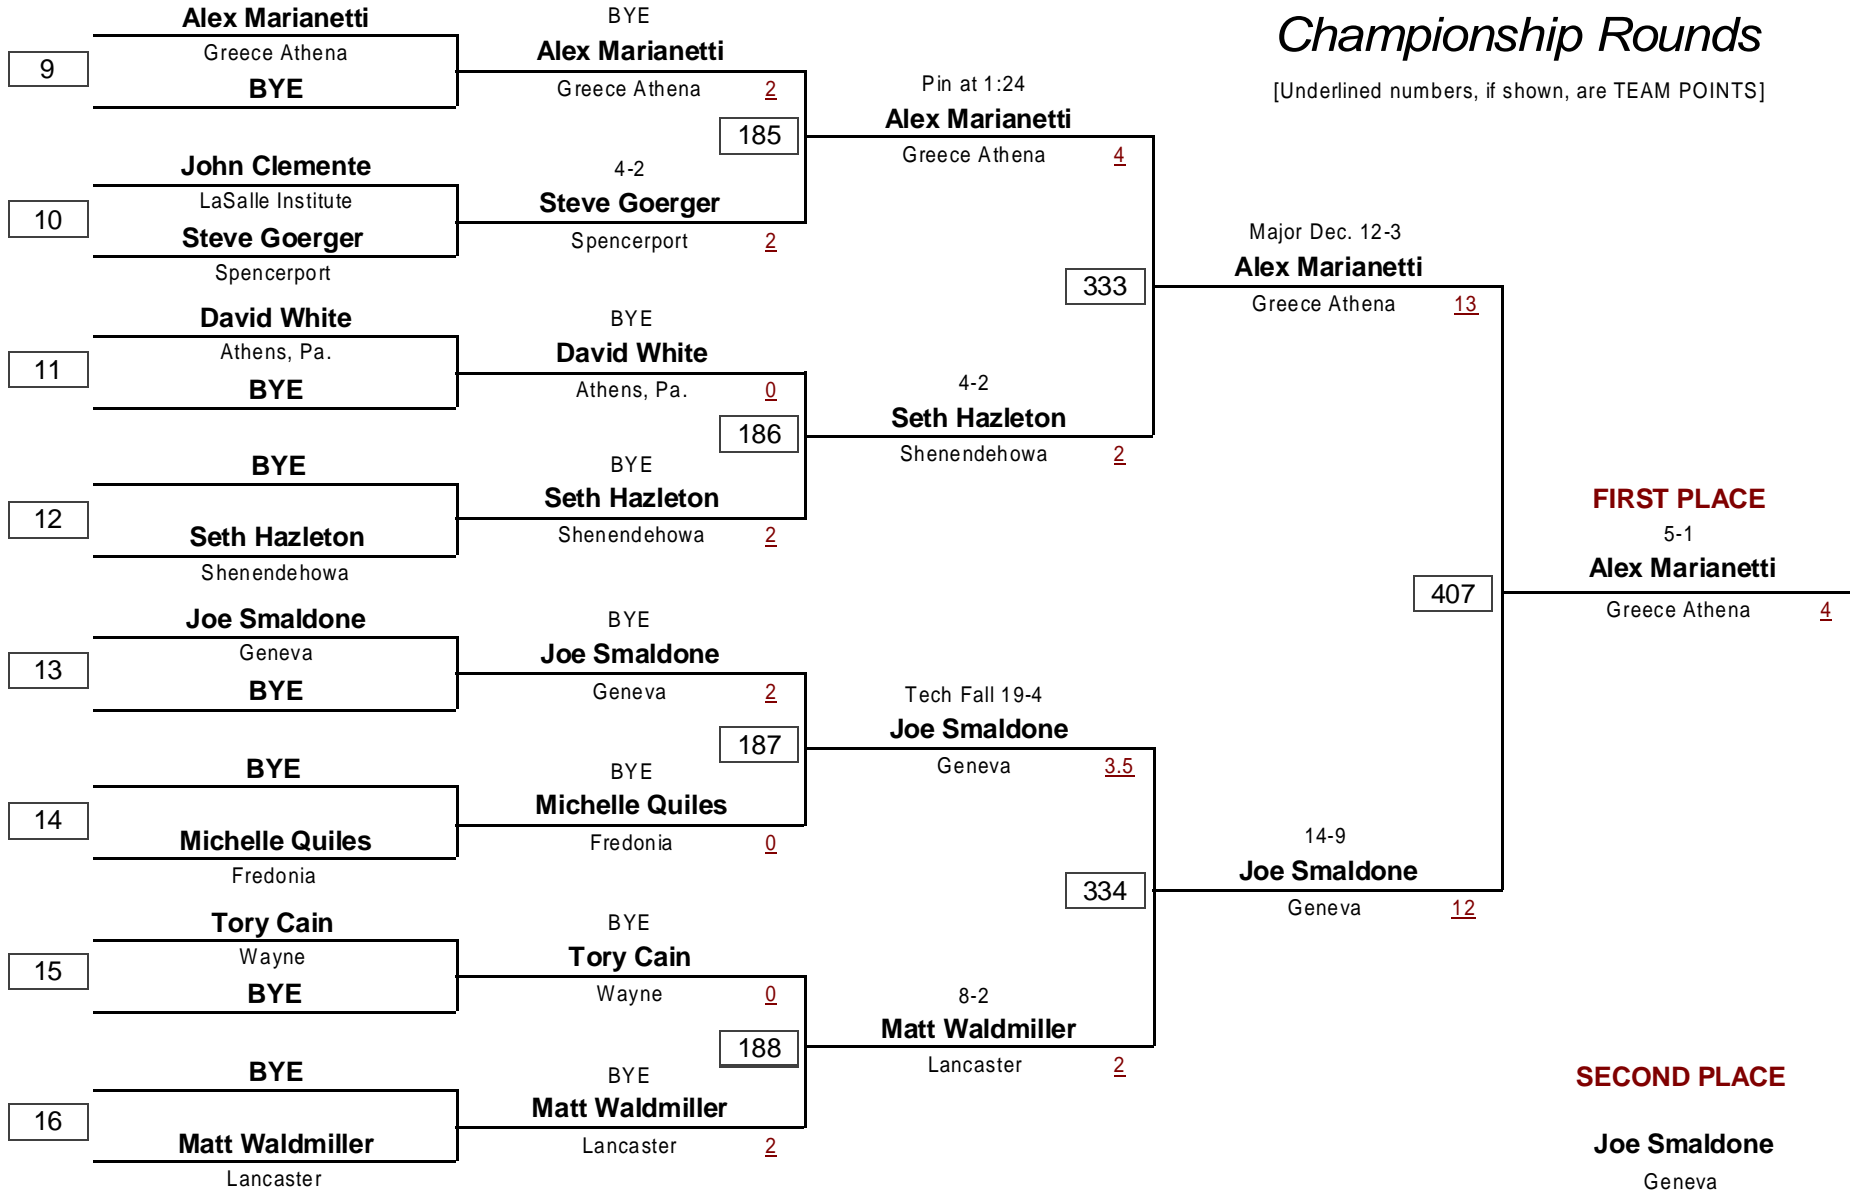

VARSITY

DIVISION

103.0

WEIGHT

2006 Teike-Bernabi Wrestling Tournament

December 29, 2006

Championship Rounds

[Underlined numbers, if shown, are TEAM POINTS]