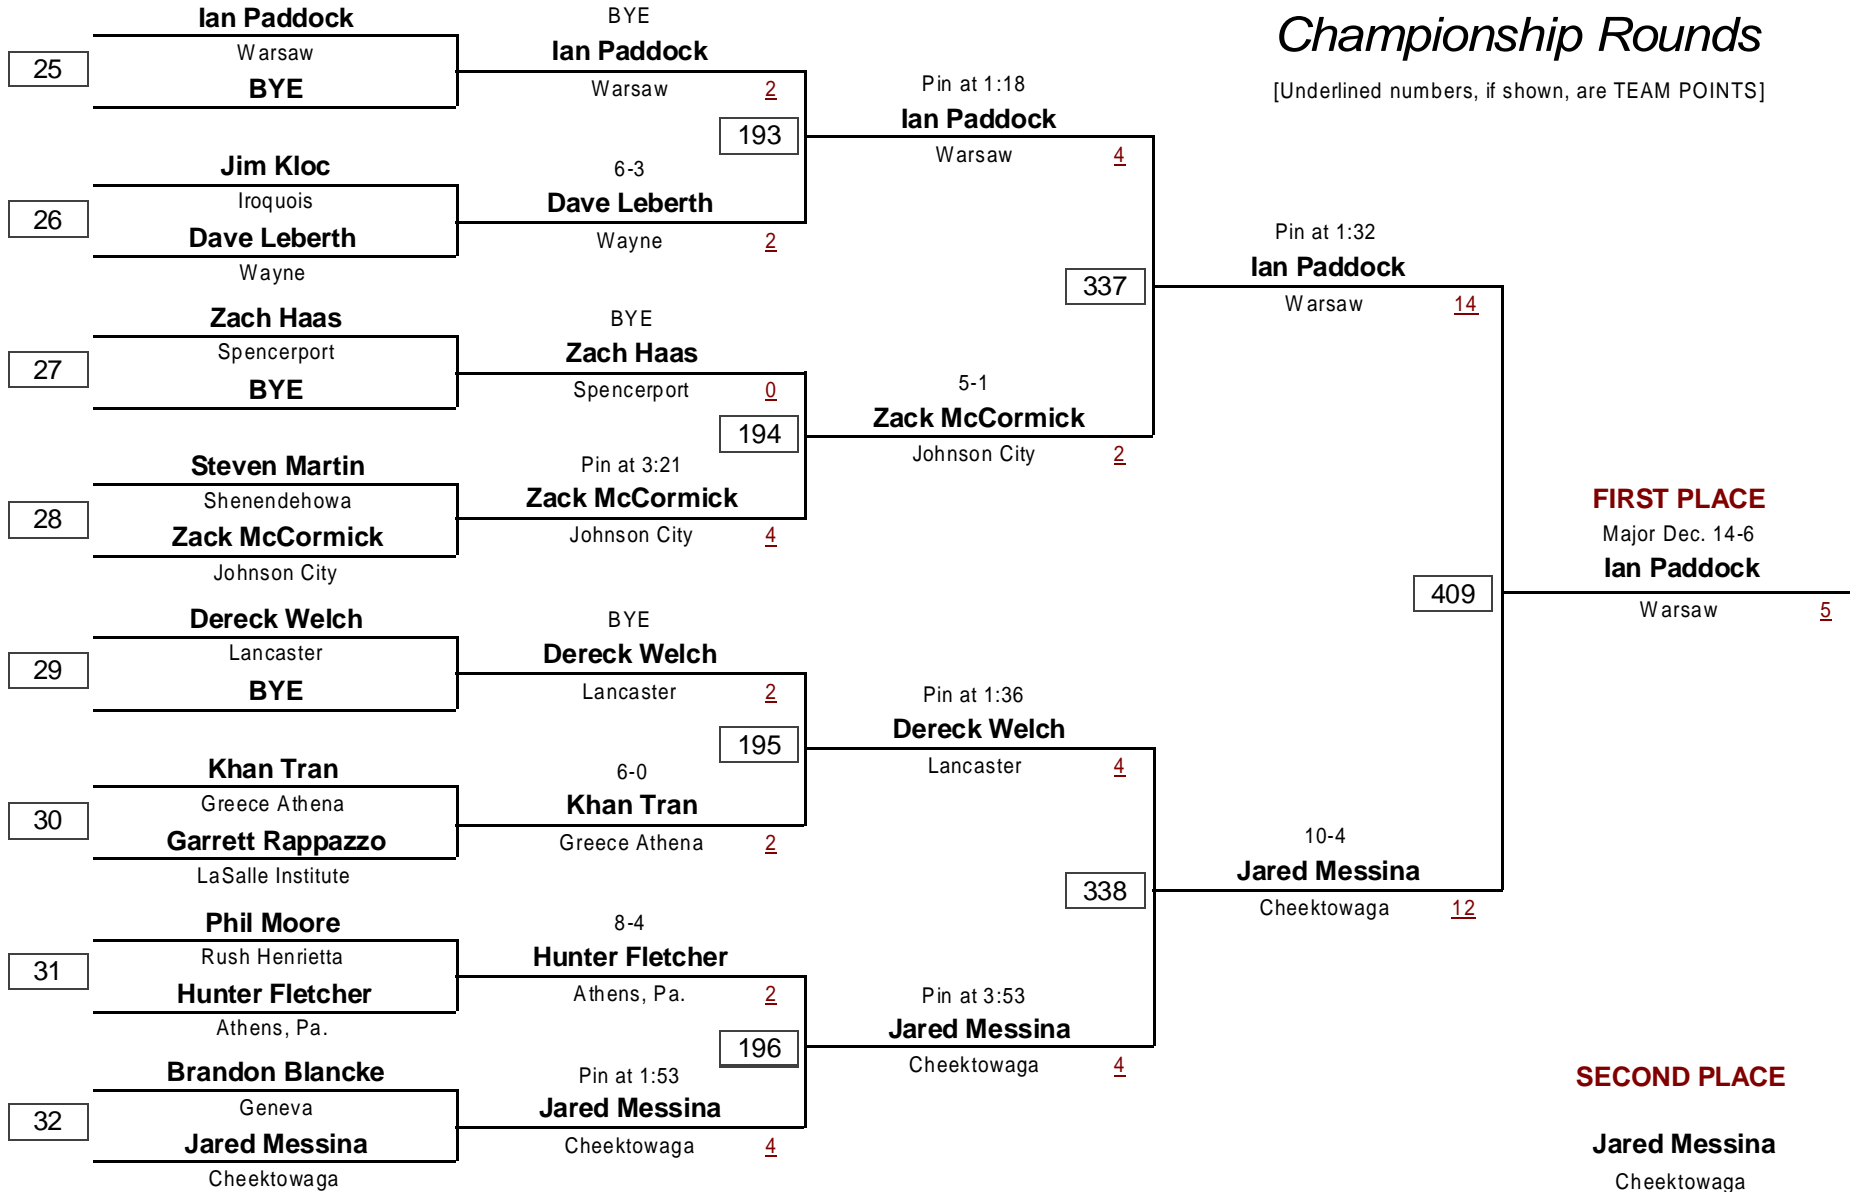

VARSITY

DIVISION

119.0

WEIGHT

2006 Teike-Bernabi Wrestling Tournament

December 29, 2006

Championship Rounds

[Underlined numbers, if shown, are TEAM POINTS]