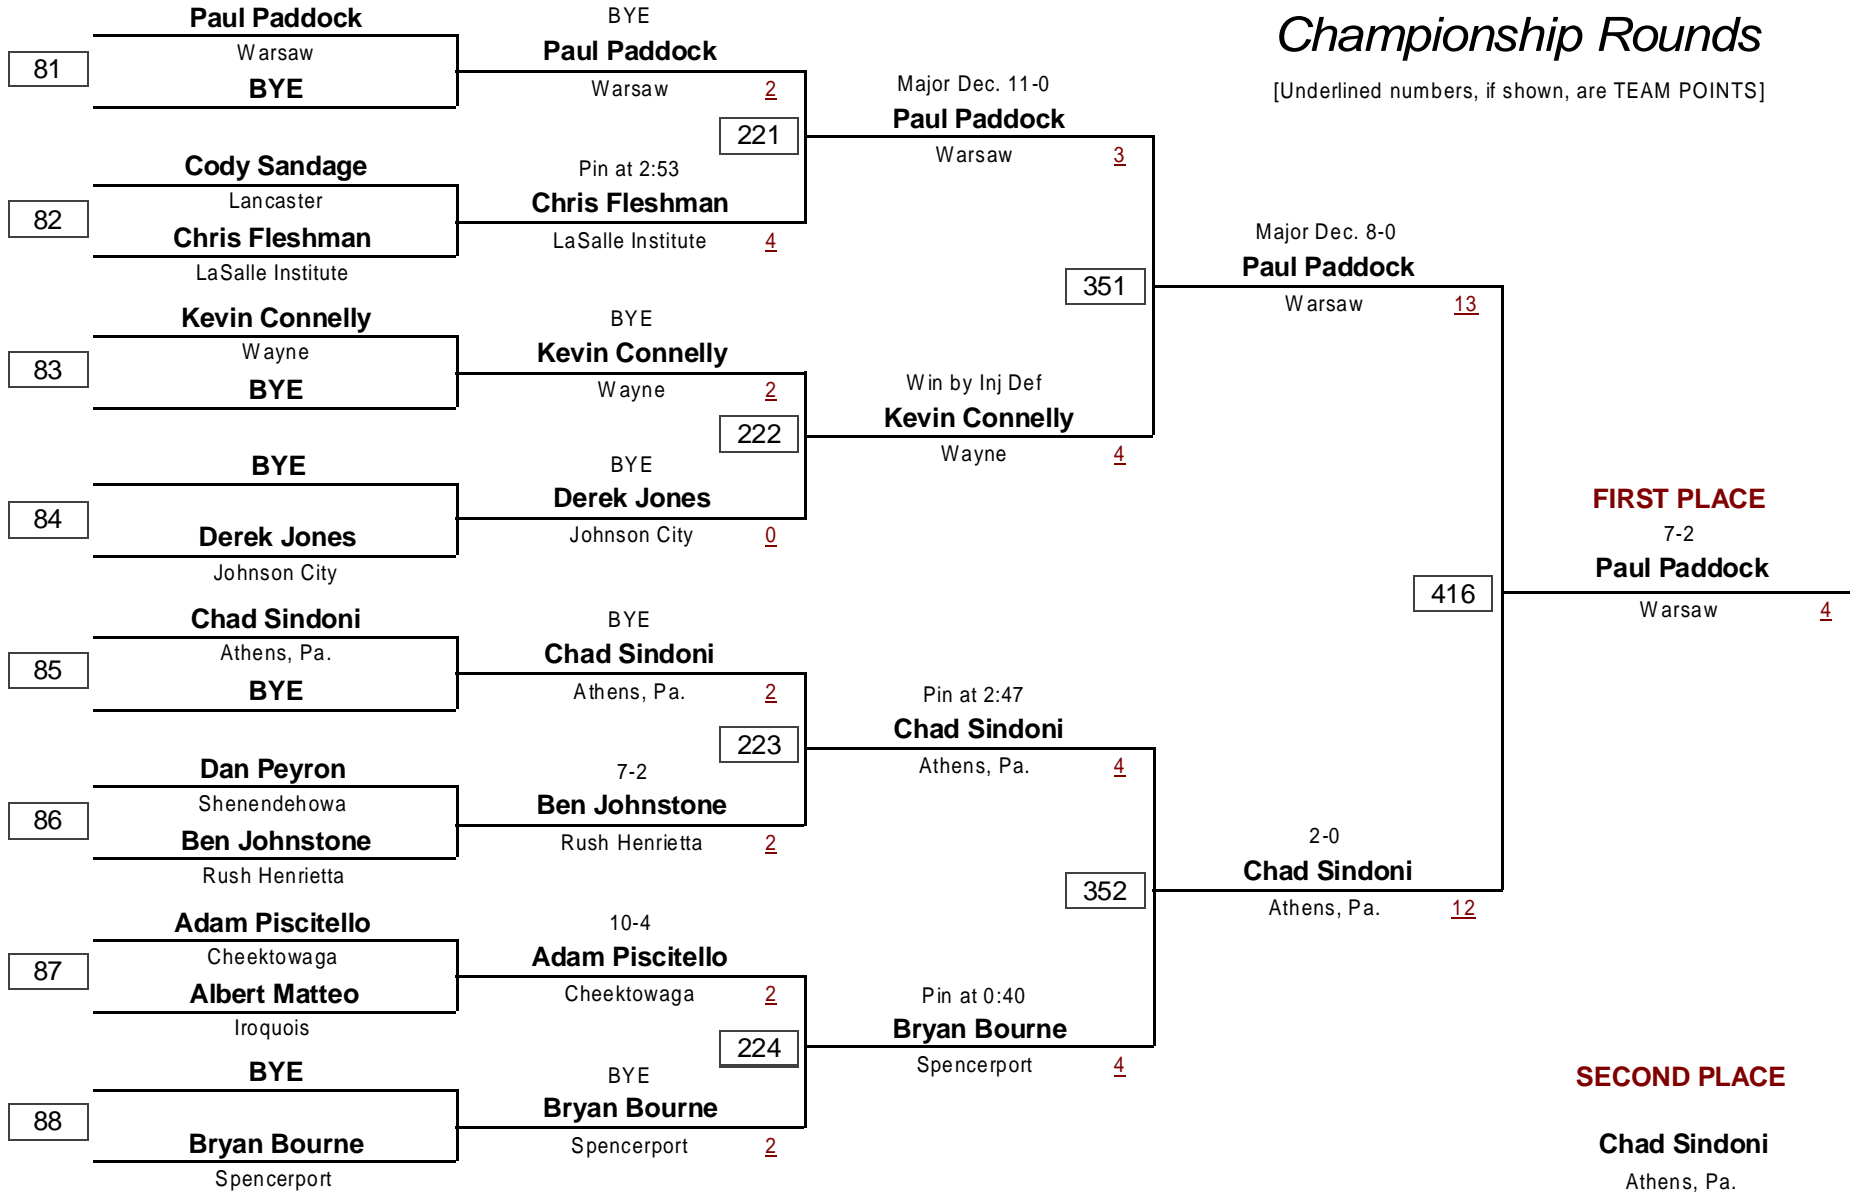

VARSITY

DIVISION

160.0

WEIGHT

2006 Teike-Bernabi Wrestling Tournament

December 29, 2006

Championship Rounds

[Underlined numbers, if shown, are TEAM POINTS]