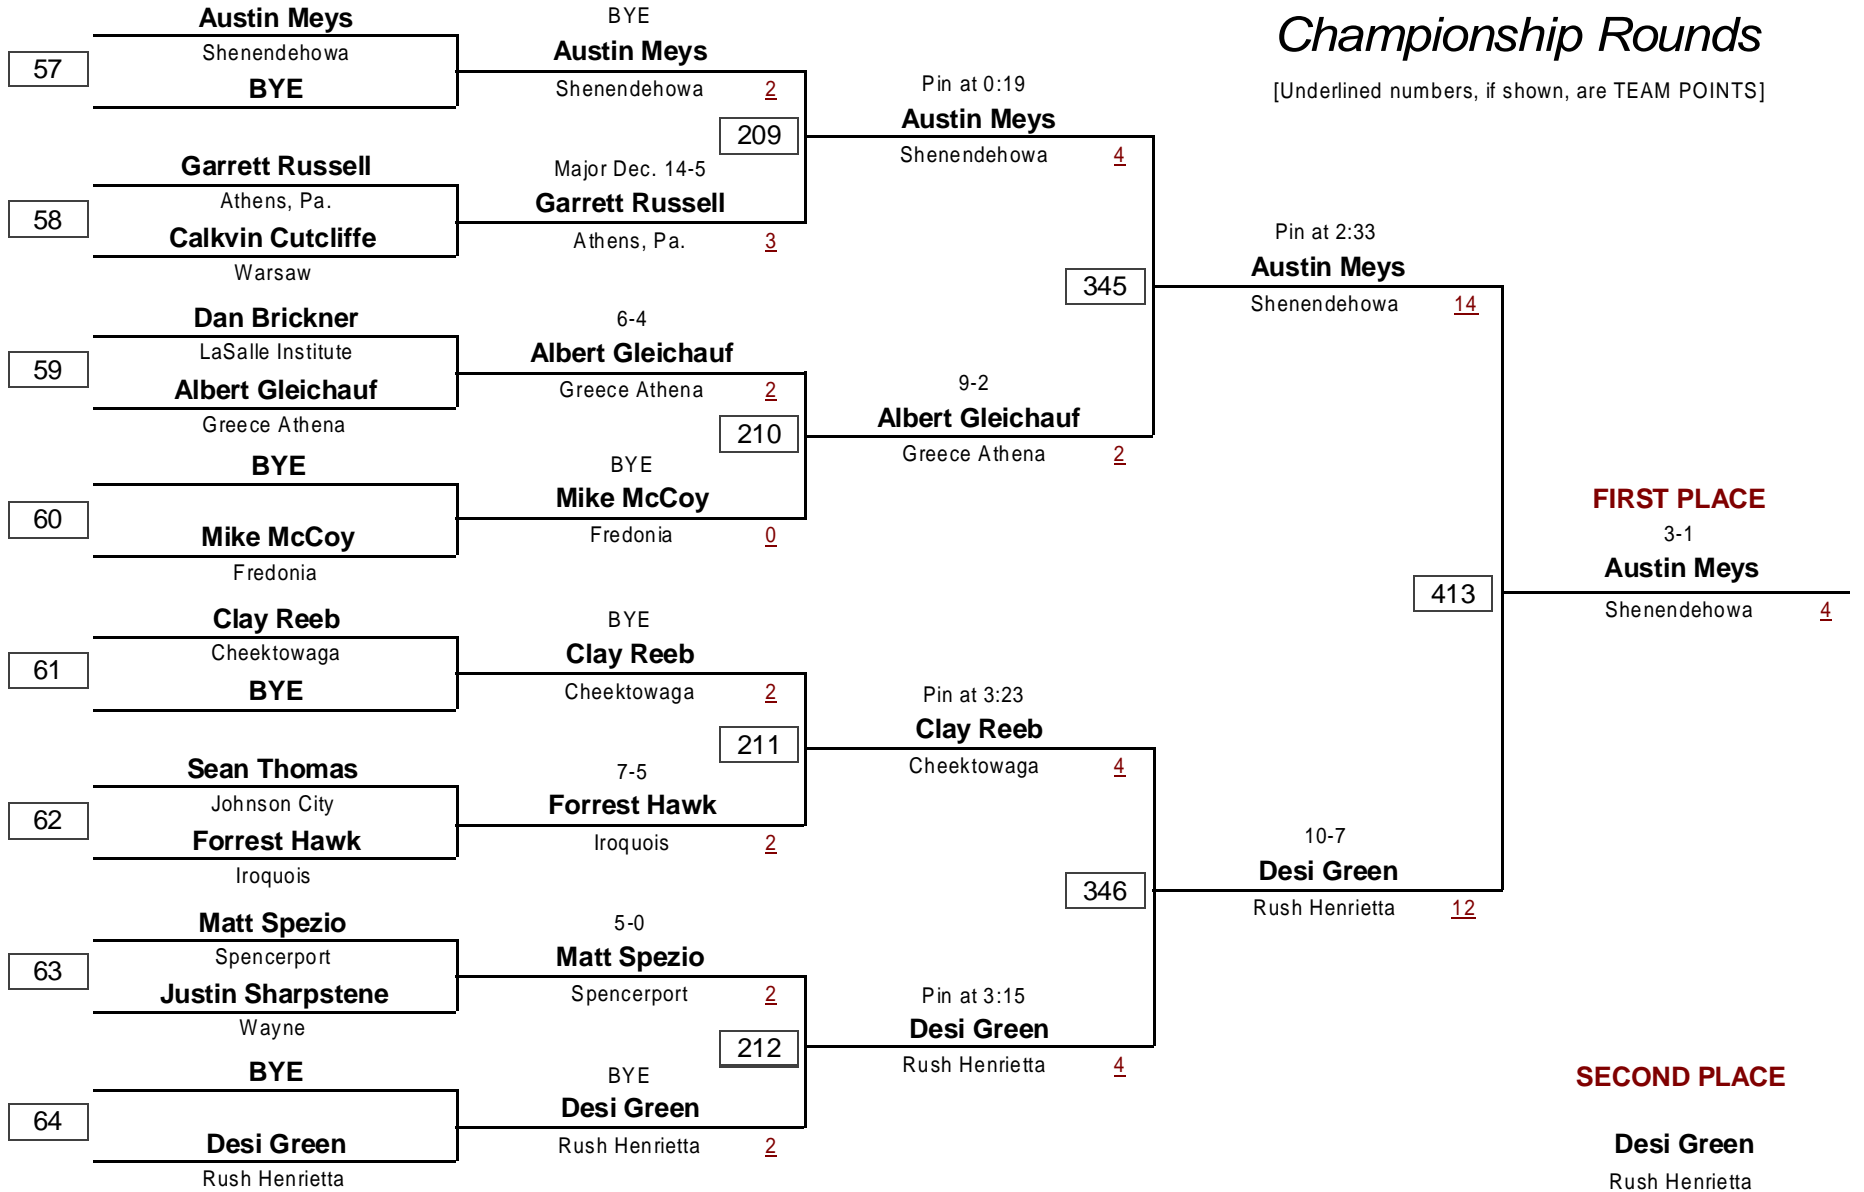

VARSITY

DIVISION

140.0

WEIGHT

2006 Teike-Bernabi Wrestling Tournament

December 29, 2006

Championship Rounds

[Underlined numbers, if shown, are TEAM POINTS]