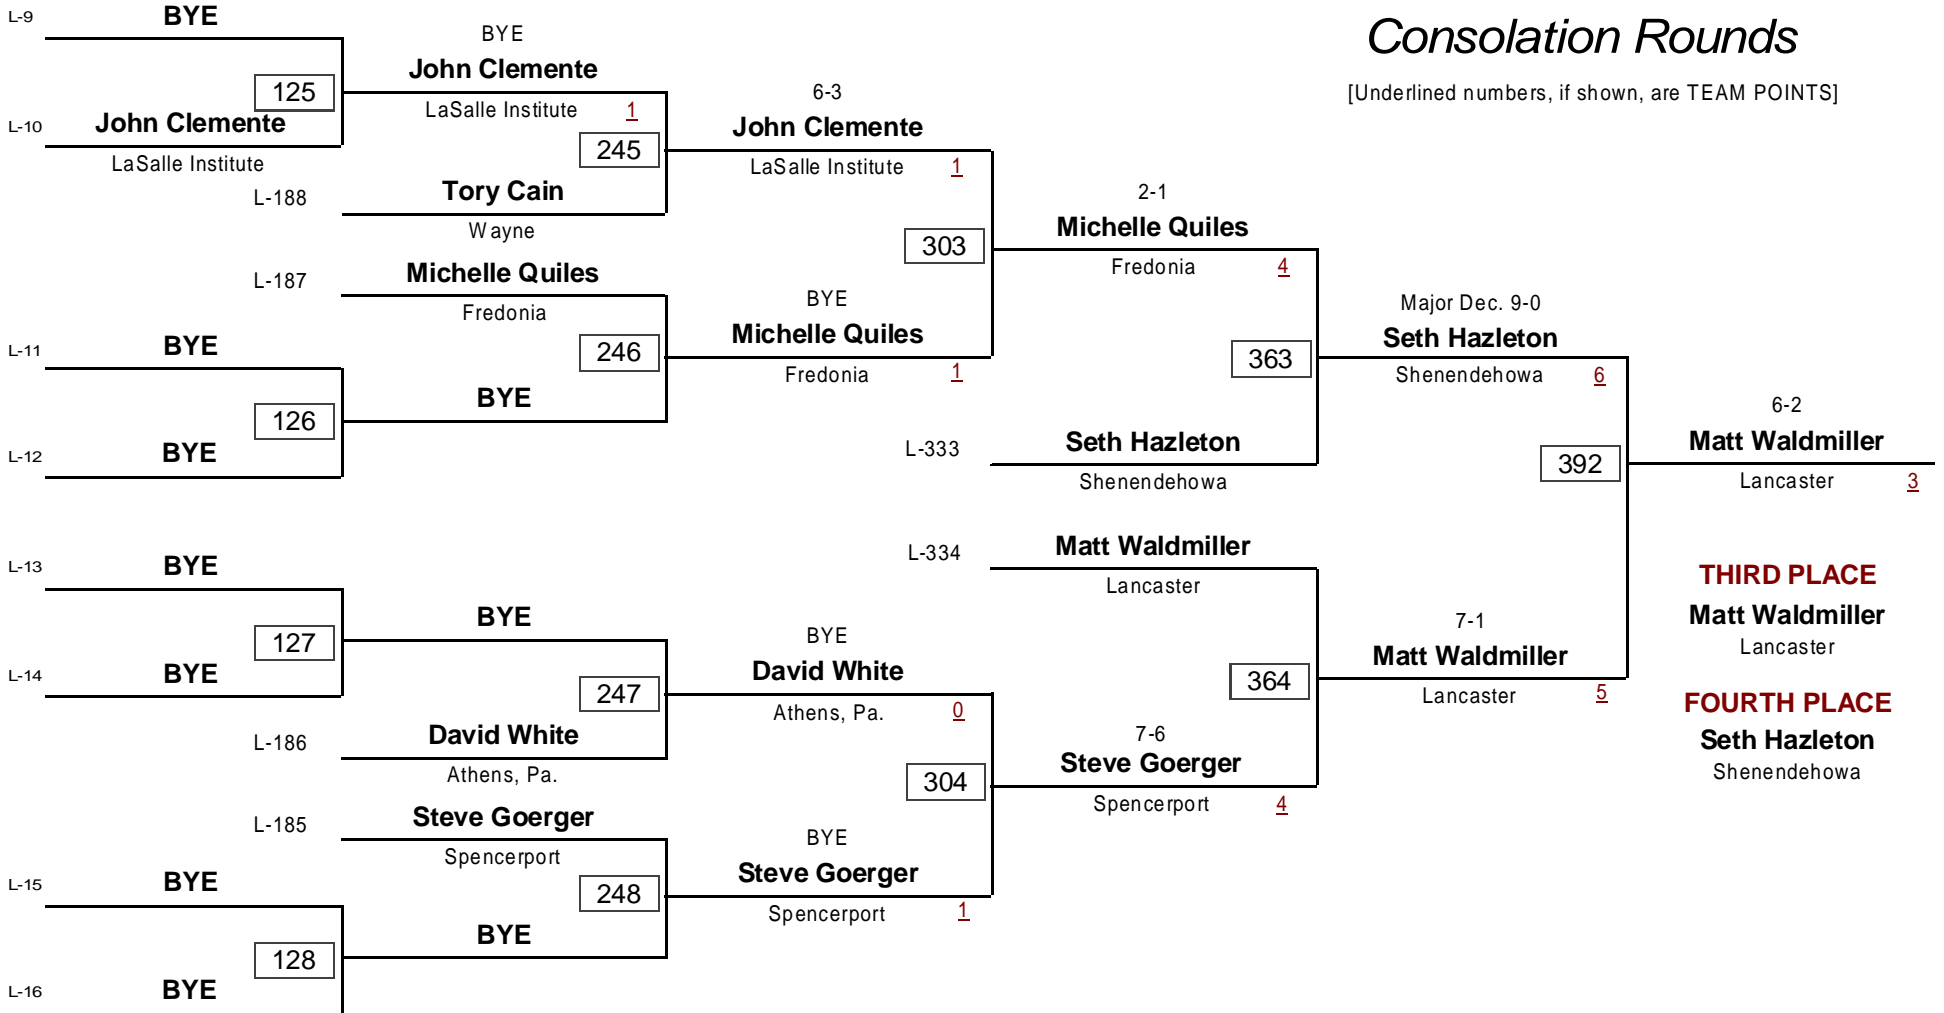

VARSITY

DIVISION

103.0

WEIGHT

2006 Teike-Bernabi Wrestling Tournament

December 29, 2006

Consolation Rounds

[Underlined numbers, if shown, are TEAM POINTS]