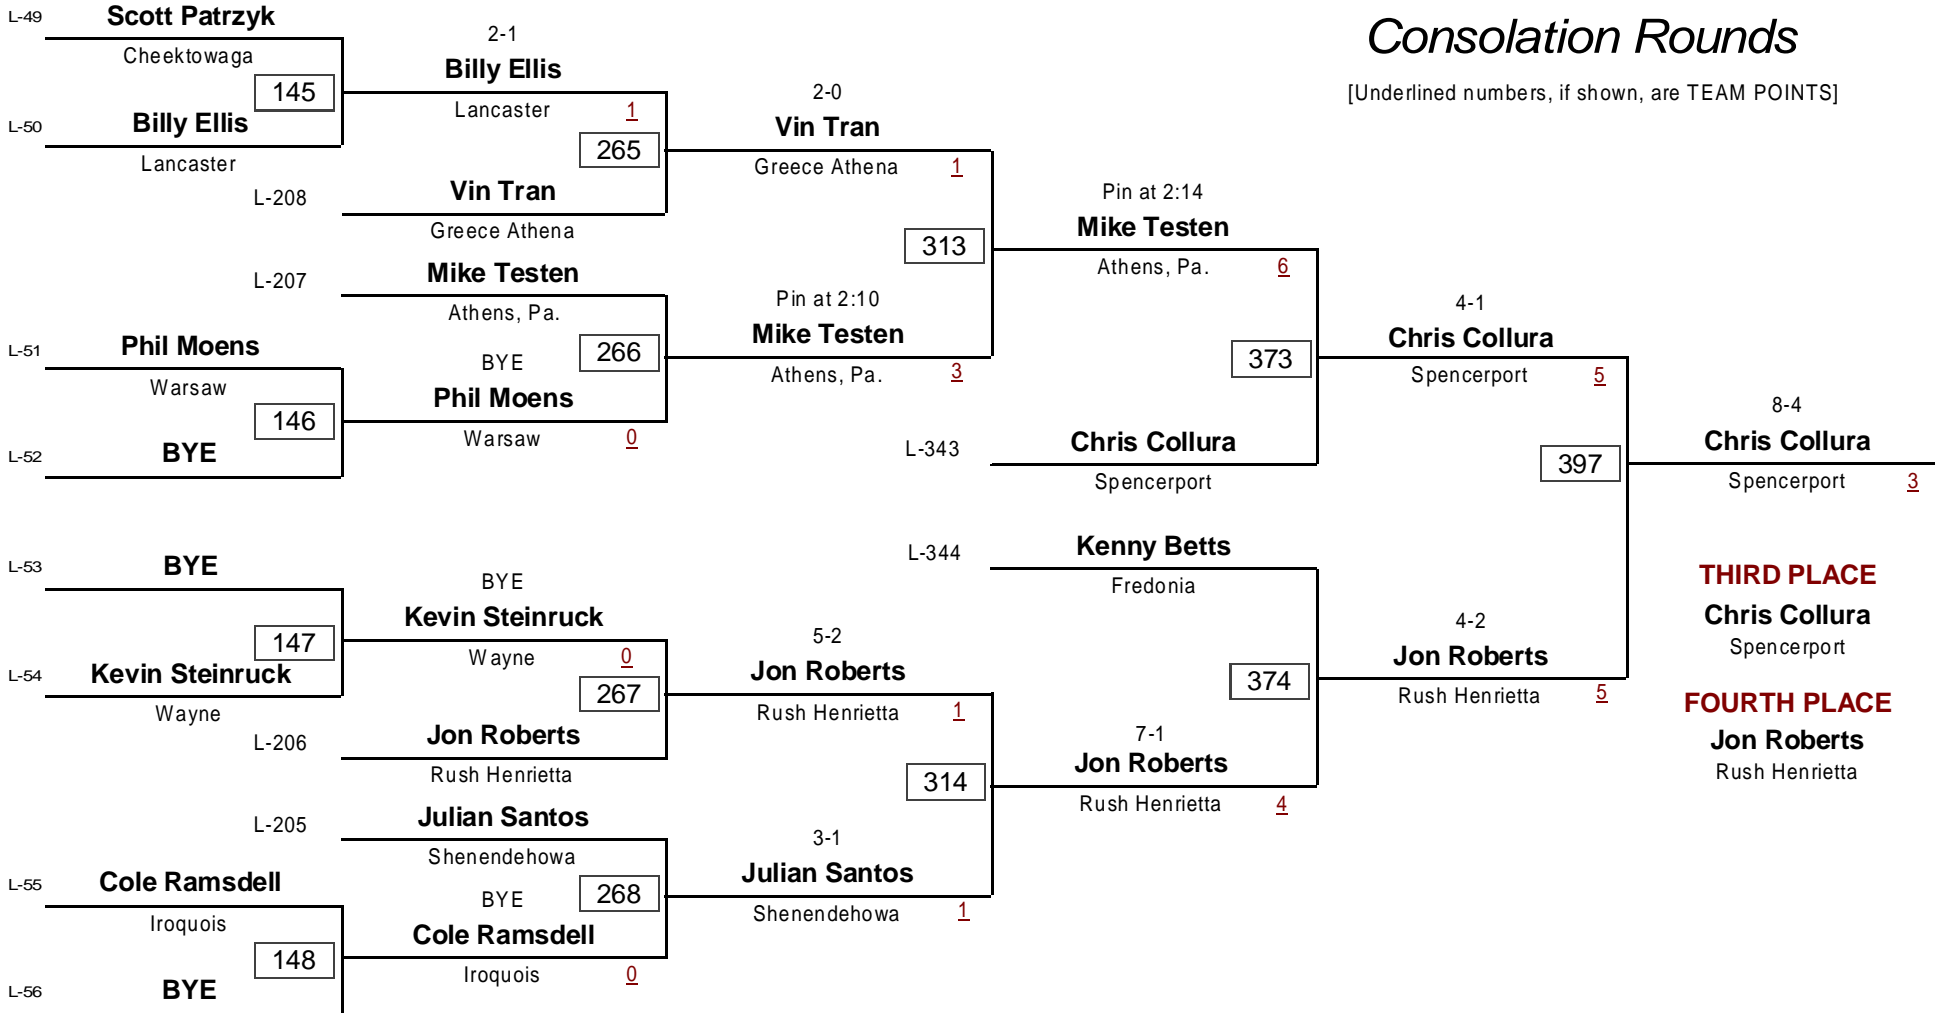

VARSITY

DIVISION

135.0

WEIGHT

2006 Teike-Bernabi Wrestling Tournament

December 29, 2006

Consolation Rounds

[Underlined numbers, if shown, are TEAM POINTS]