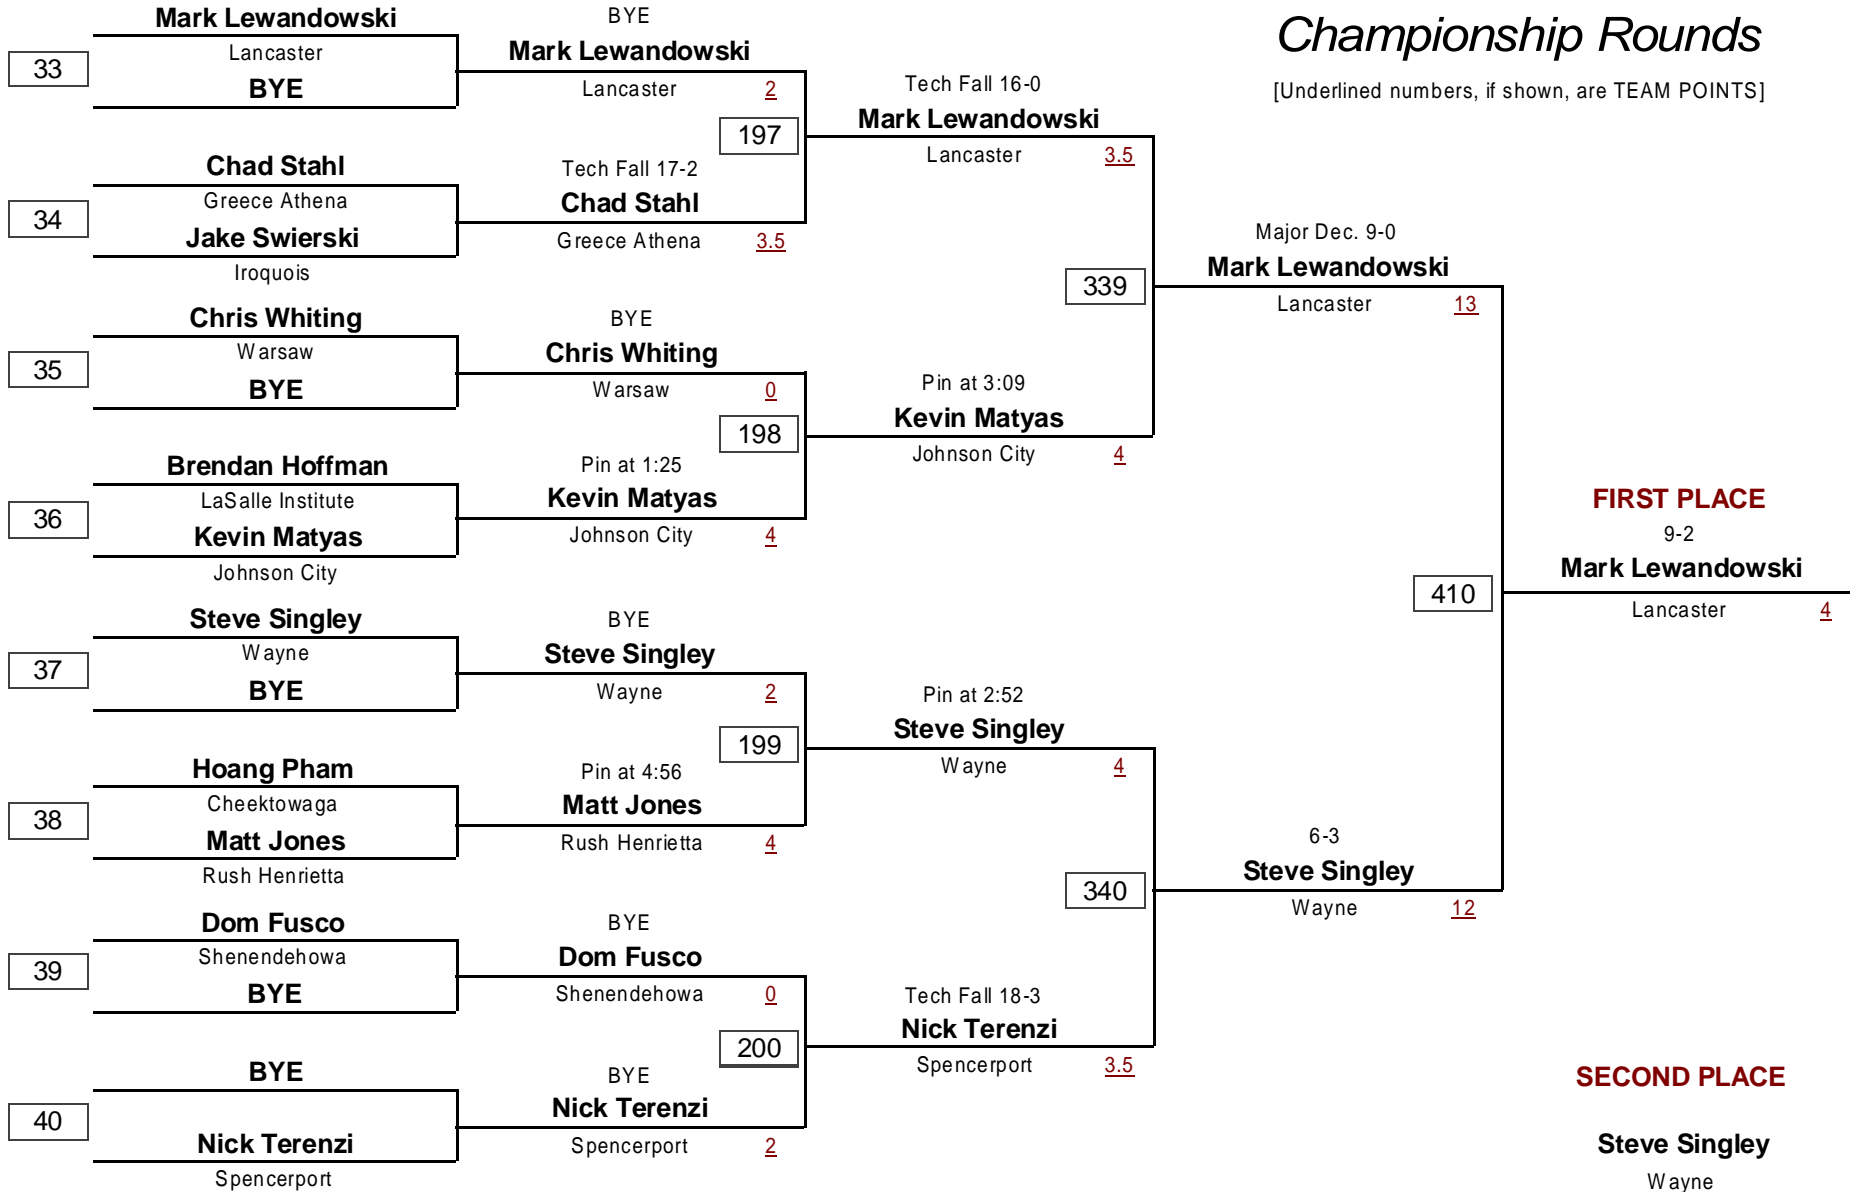

VARSITY

DIVISION

125.0

WEIGHT

2006 Teike-Bernabi Wrestling Tournament

December 29, 2006

Championship Rounds

[Underlined numbers, if shown, are TEAM POINTS]