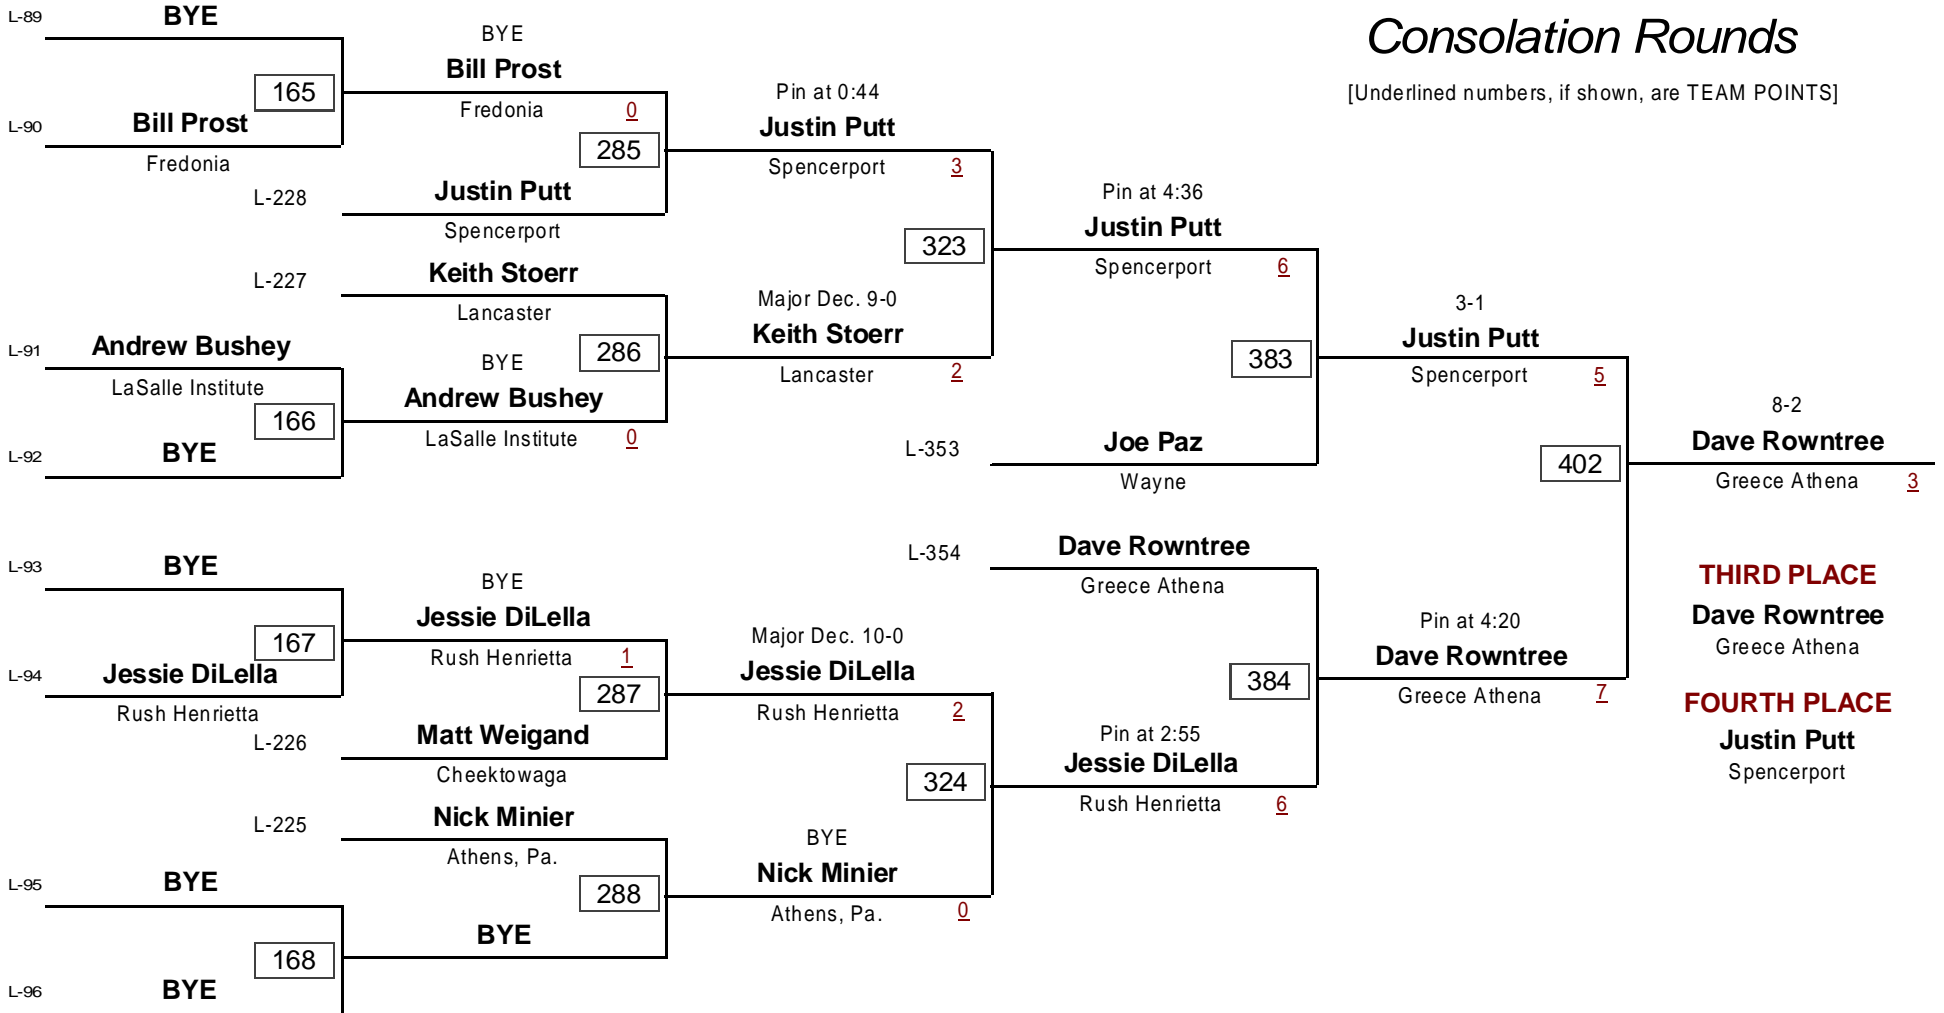

VARSITY

DIVISION

171.0

WEIGHT

2006 Teike-Bernabi Wrestling Tournament

December 29, 2006