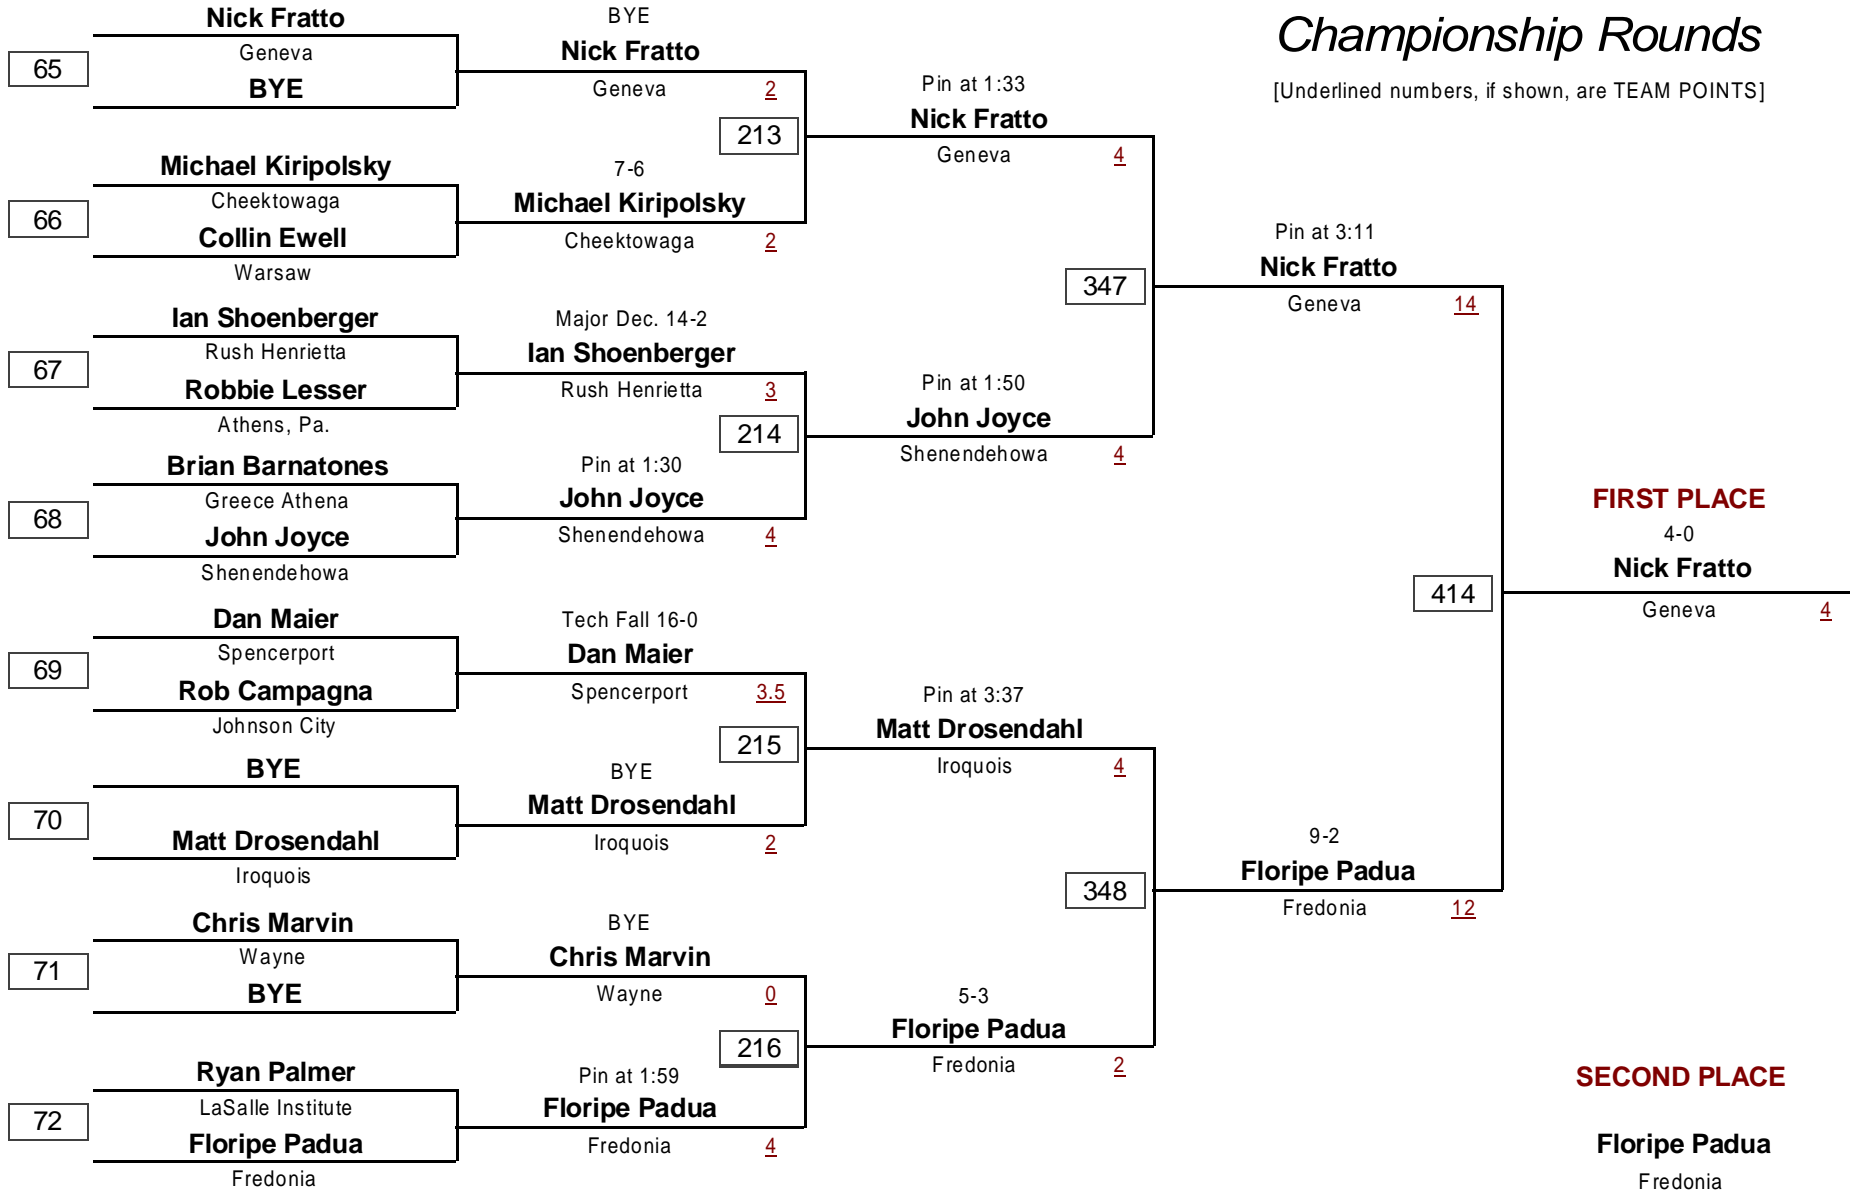

VARSITY

DIVISION

145.0

WEIGHT

2006 Teike-Bernabi Wrestling Tournament

December 29, 2006

Championship Rounds

[Underlined numbers, if shown, are TEAM POINTS]