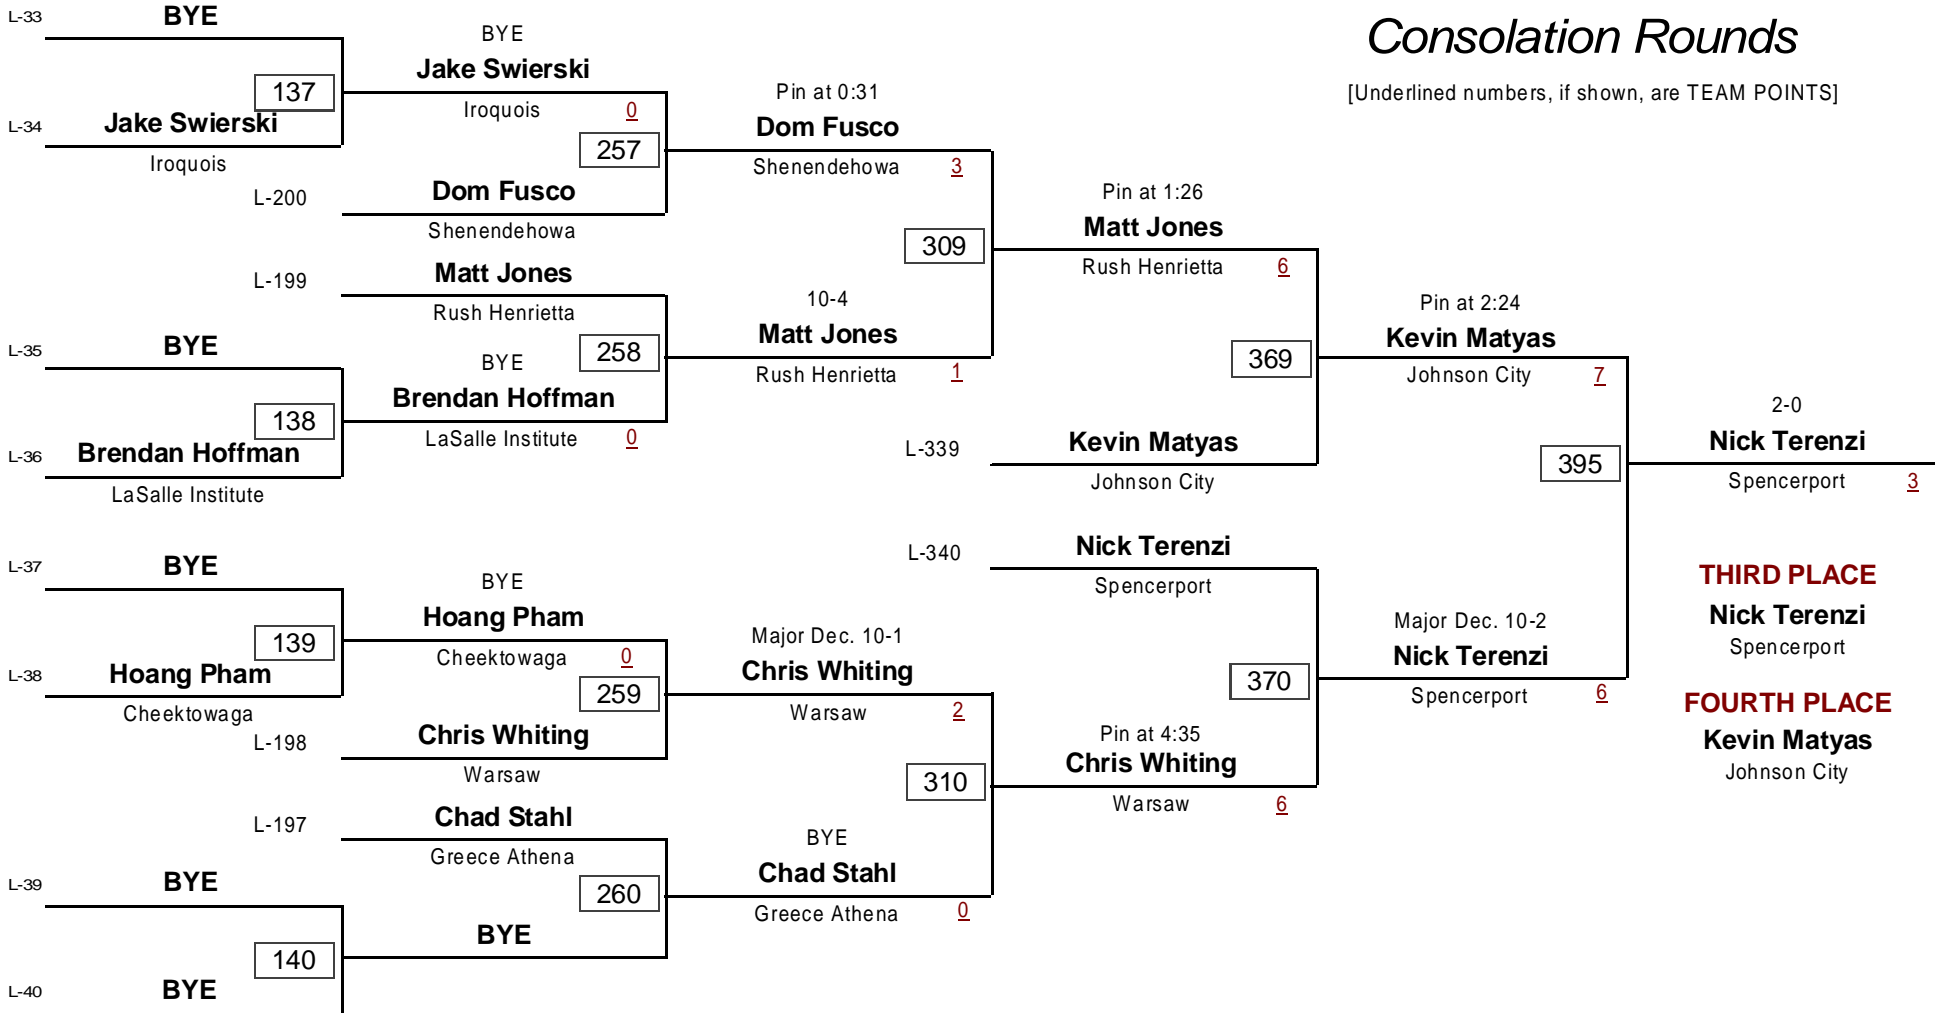

VARSITY

DIVISION

125.0

WEIGHT

2006 Teike-Bernabi Wrestling Tournament

December 29, 2006

Consolation Rounds

[Underlined numbers, if shown, are TEAM POINTS]