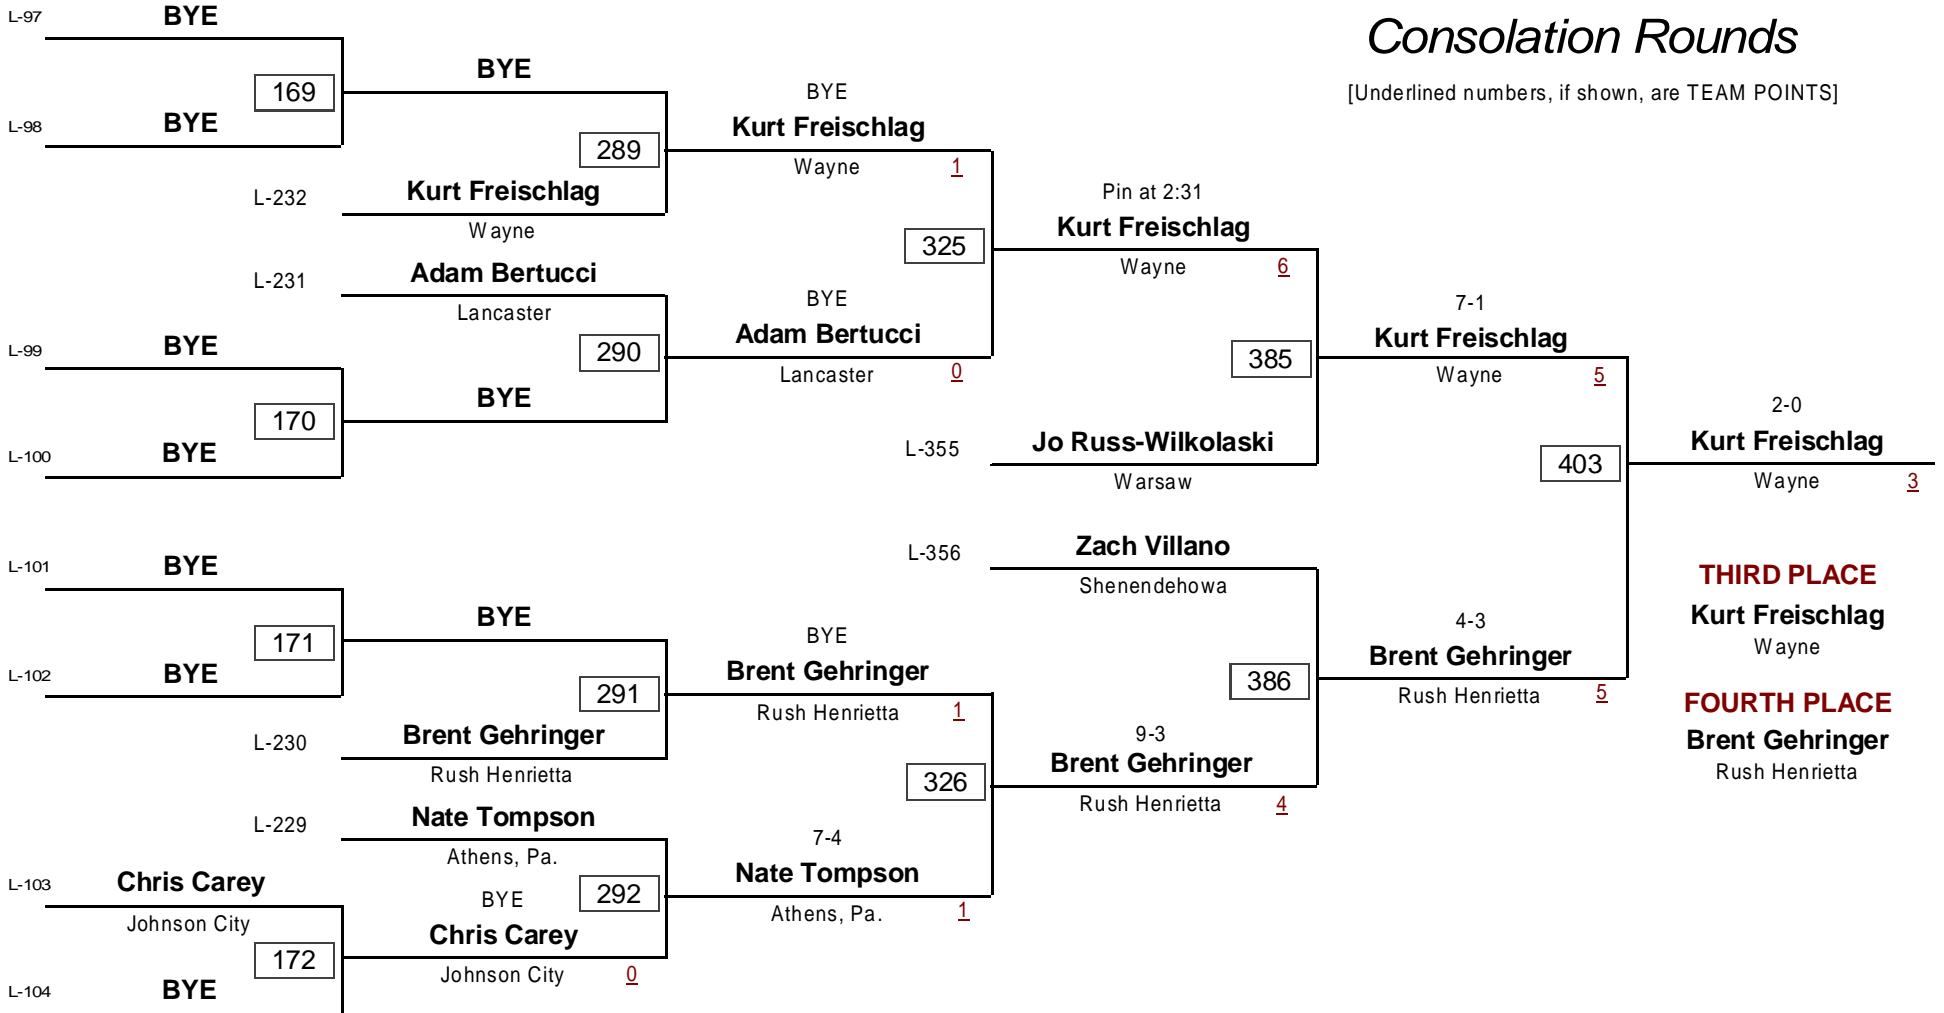

VARSITY

DIVISION

189.0

WEIGHT

2006 Teike-Bernabi Wrestling Tournament

December 29, 2006