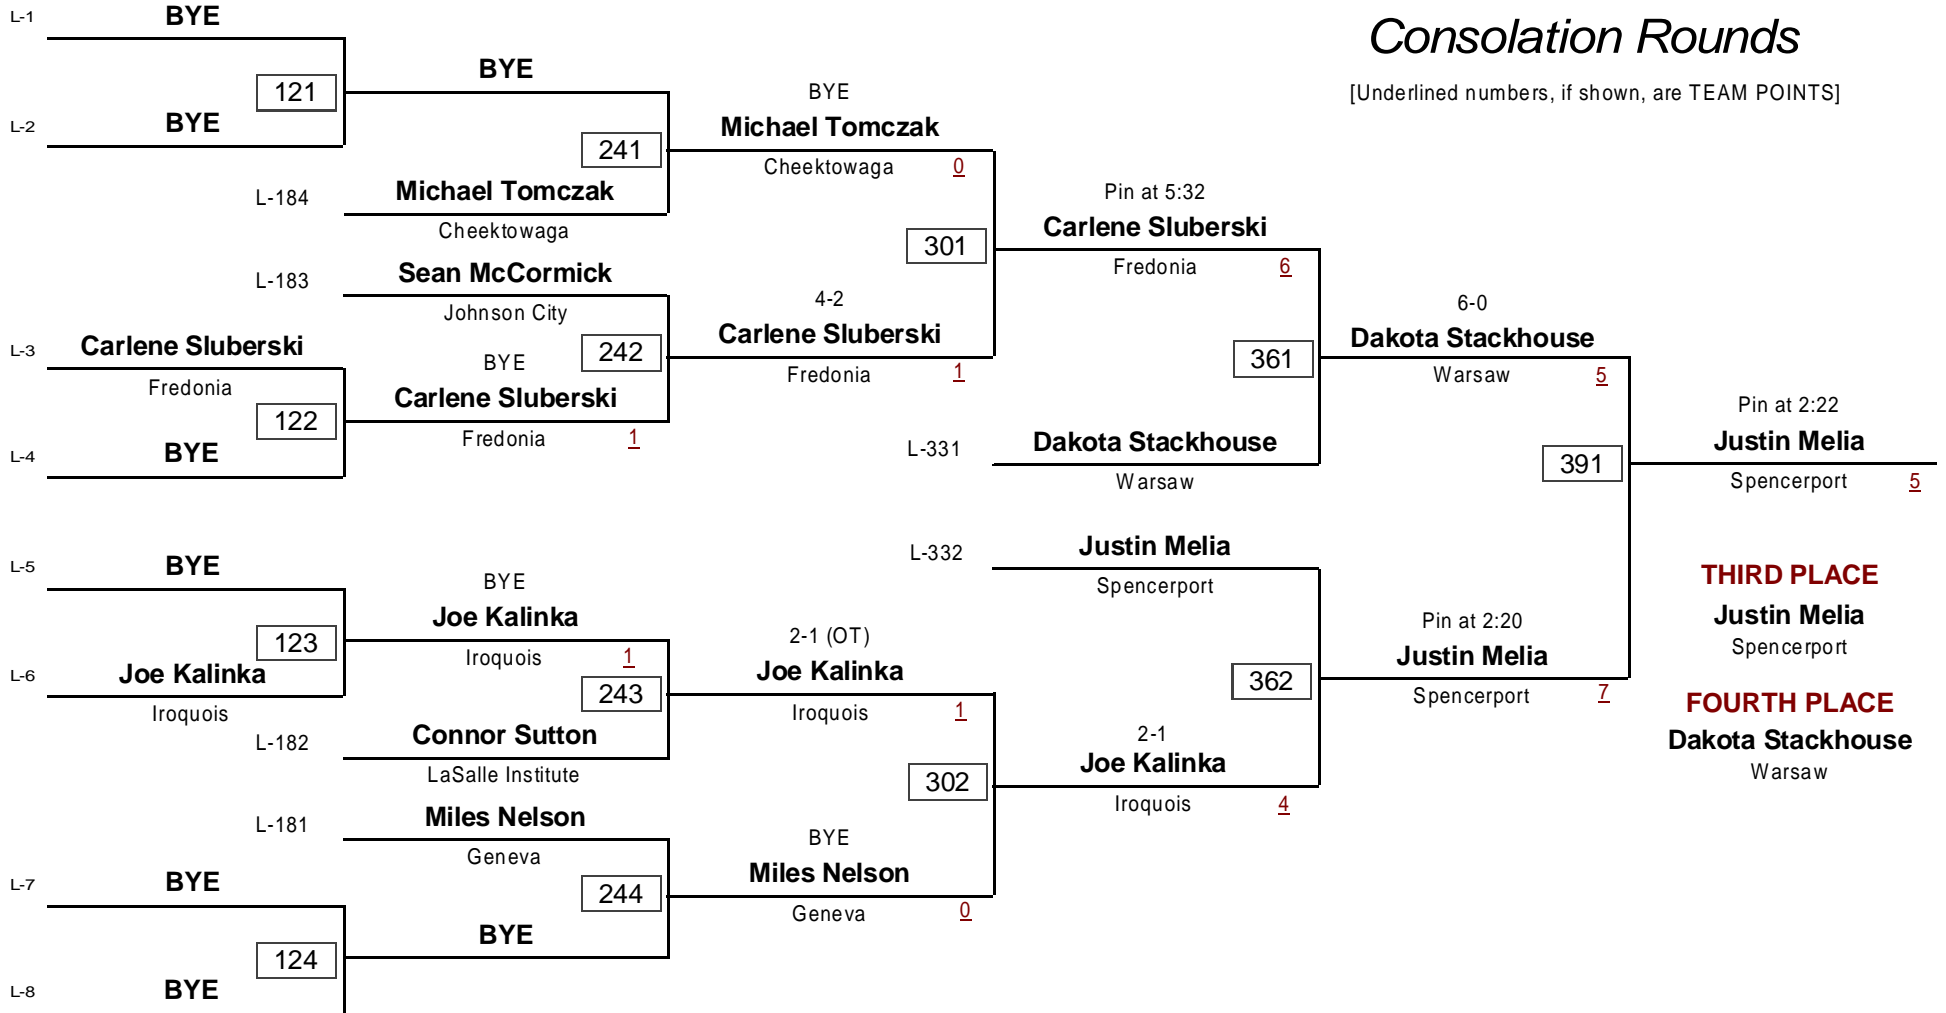

VARSITY

DIVISION

96.0

WEIGHT

2006 Teike-Bernabi Wrestling Tournament

December 29, 2006

Consolation Rounds

[Underlined numbers, if shown, are TEAM POINTS]