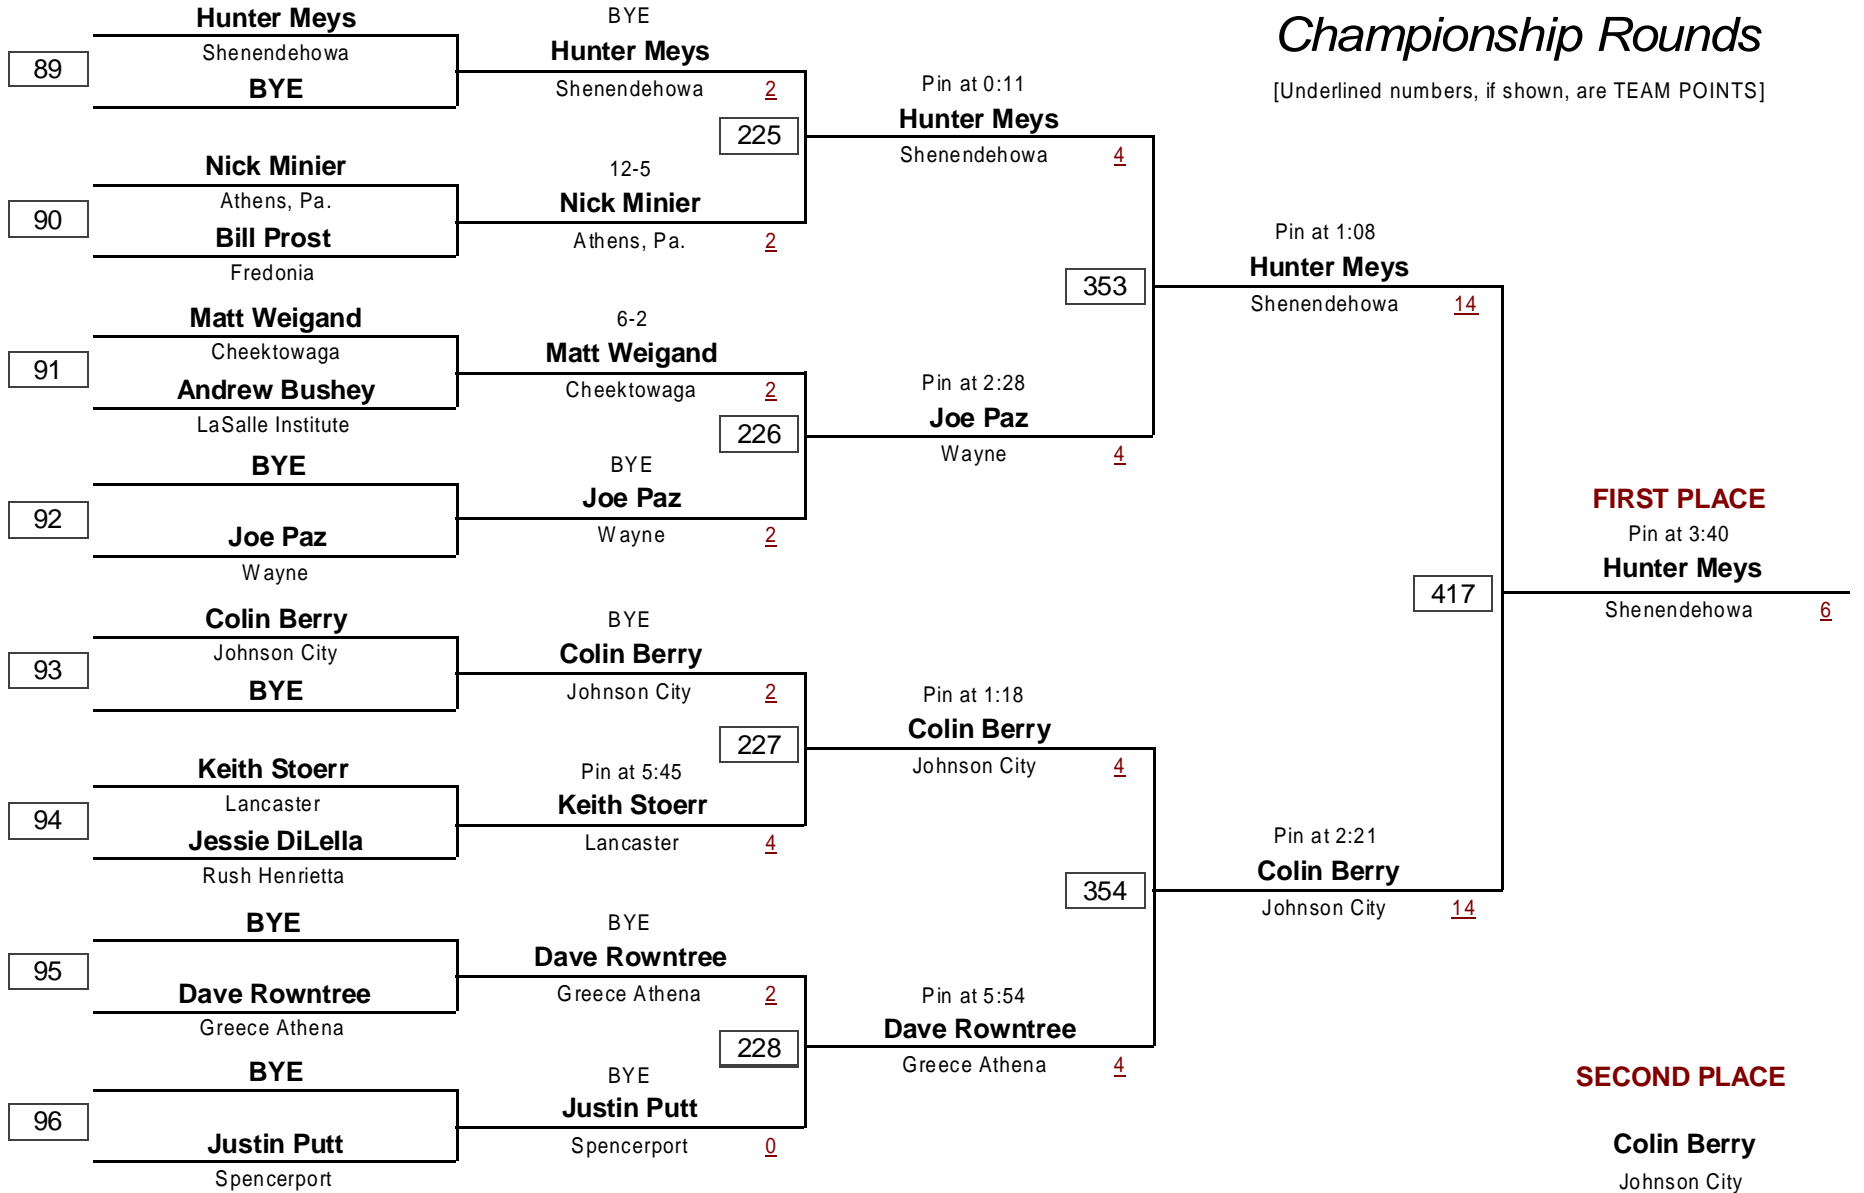

171.0

WEIGHT

2006 Teike-Bernabi Wrestling Tournament

December 29, 2006

Championship Rounds

[Underlined numbers, if shown, are TEAM POINTS]

VARSITY

DIVISION