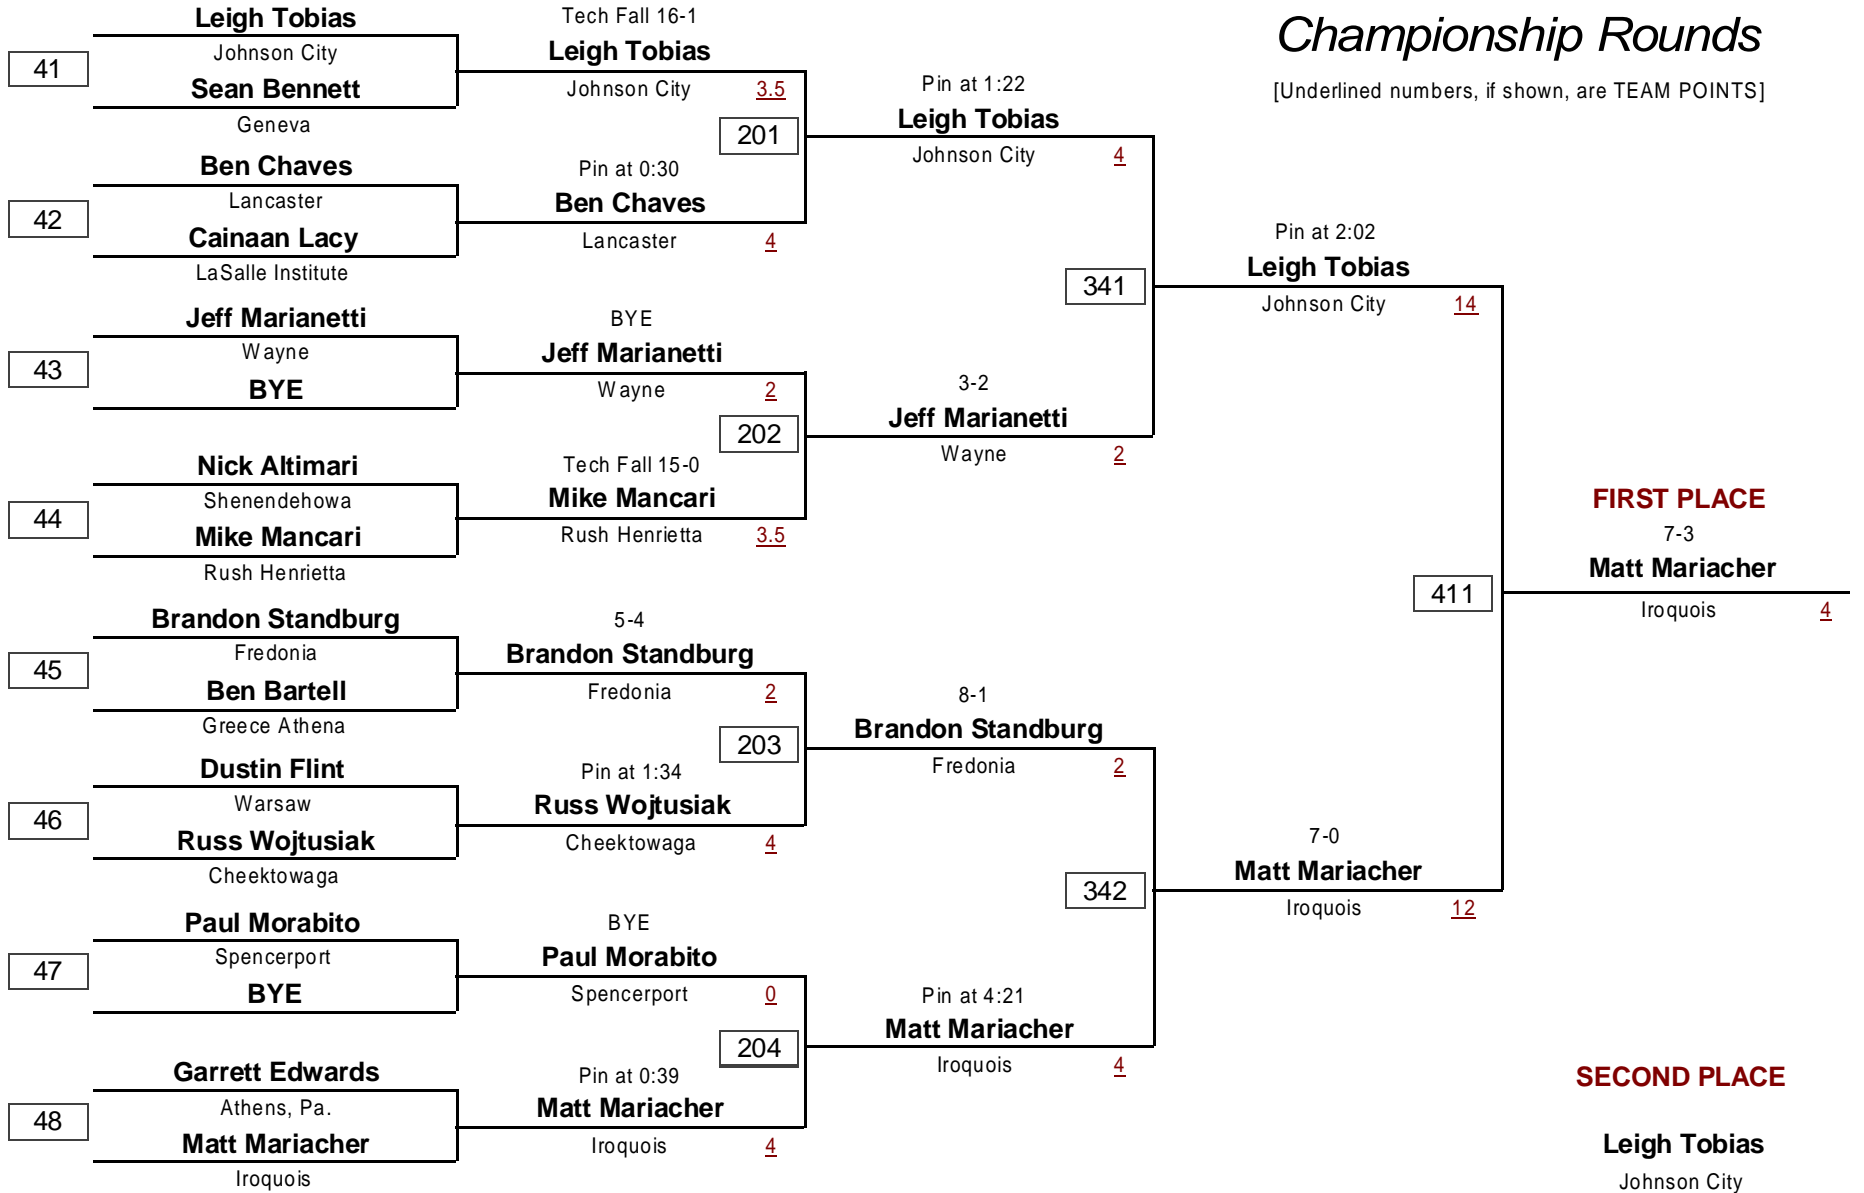

VARSITY

DIVISION

130.0

WEIGHT

2006 Teike-Bernabi Wrestling Tournament

December 29, 2006

VARSITY

DIVISION